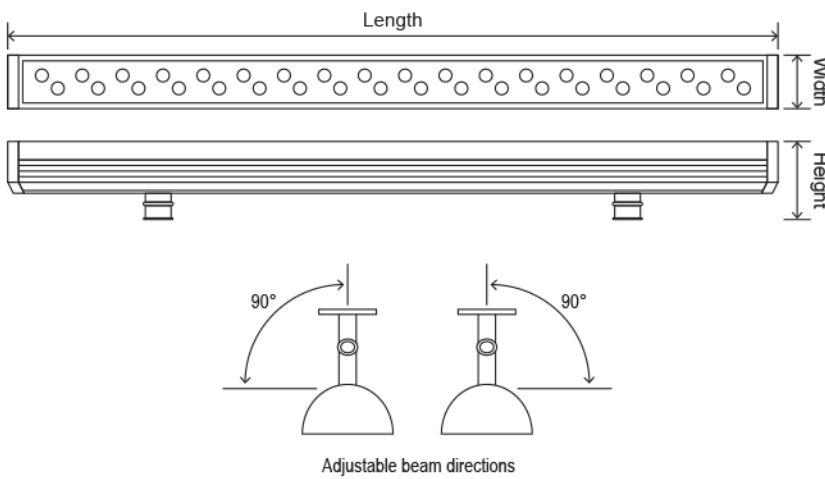

Product Features:

- High power LEDs
- Built-in DuLight LED Driver / External power supply
- PC lens offers different light distributions
- RGB (3 in 1) controlled by DMX512 (optional)
- Adjustable steel brackets for installation
- Installation: Surface mounted
- Working temperature: -20°C to 50°C
- IP rating: IP65
- Life span: 30,000 hours

Model	Length	Width	Height
DUAPLW-18	500mm	72mm	130mm
DUAPLW-24		40mm	72mm
DUAPLW-36		72mm	130mm
DUAPLW-48		72mm	130mm
DUAPLW-80		72mm	130mm
DUAPLW2-40RGB	1000mm	105mm	109mm
DUAPLW2-60RGB		105mm	109mm
DUAPLW2-80RGB		102mm	87mm
DUAPLW2-120RGB		102mm	87mm
DUAPLW3-60		50mm	20mm

Technical Specifications

Model	Power [W]	Driver	LED type	No. of LEDs	Luminous flux [lm]	Luminous efficacy [lm/W]	CCT [k]	Beam angle	CRI [Ra]	EAN
DUAPLW-18	18	Built-in Dulight Driver	High Power LEDs	18	1440	80	3000 4000 6500 Red Green Blue	24° 30° 45°	> 80	6291112001687
DUAPLW-24	24			24	1920					6291112000031
DUAPLW-36	36			36	2880					6291112000048
DUAPLW-48	48			48	3840					6291112000055
DUAPLW-80	80			80	6400					6291112001687
DUAPLW2-40RGB	40	External 24V Power Supply	High Power LEDs	24	3200	80	3000 4000 6500 Red Green Blue	30°	> 80	6291112001748
DUAPLW2-60RGB	60			24	4800					6291112001755
DUAPLW2-80RGB	80			36	6400					6291112001762
DUAPLW2-120RGB	120			48	9600					6291112001779
DUAPLW3-60	60			36	4800					6291112001786