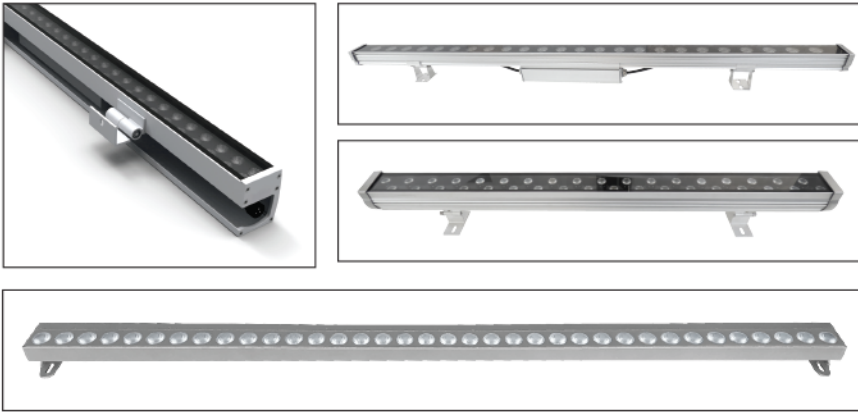

Apricum® LW

Apricum LW LED Wall Washer uses Bridgelux High power LEDs and built-in Dulight LED driver / External power supply for outdoor applications. Housing is made of die-cast aluminium with powder coating. Luminaire uses high quality glass diffuser.

Product Features:

- High power LEDs
- Built-in DuLight LED Driver / External power supply
- PC lens offers different light distributions
- RGB (3 in 1) controlled by DMX512 (optional)
- Adjustable steel brackets for installation
- Installation: Surface mounted
- Working temperature: -20°C to 50°C
- IP rating: IP65
- Life span: 30,000 hours

Applications:

Building Facade

Landscape Lighting

Parks

Bridges

Housing Colors:

- Silver Aluminum
- Grey
- Black

Dimensions

Model	Length	Width	Height
DUAPLW-18	500mm	72mm	130mm
DUAPLW-24		40mm	72mm
DUAPLW-36		72mm	130mm
DUAPLW-48		72mm	130mm
DUAPLW-80		72mm	130mm
DUAPLW2-40RGB	1000mm	105mm	109mm
DUAPLW2-60RGB		105mm	109mm
DUAPLW2-80RGB		102mm	87mm
DUAPLW2-120RGB		102mm	87mm
DUAPLW3-60		50mm	20mm