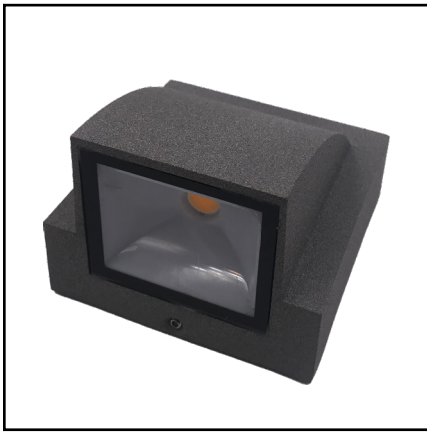

LEVANT[®]
Light

LV-B

LED outdoor wall lamp

LV-B4

POWER:	5W
Efficiency:	110-120lm/w
LUMINOUS: flux [lm]	600lm
CRI:	>80
Beam angle:	000°
Dimension:	87x65x87mm
IP:	IP54
Input Voltage:	AC 85-265 V
EAN:	6925222081306

Life Span
30000h

Applications:

Home Garden

Home

Dormitory

LV-B3

POWER:	2*5W
Efficiency:	110-120lm/w
LUMINOUS: flux [lm]	2*600lm
CRI:	>80
Beam angle:	000°
Dimension:	87x65x162mm
IP:	IP54
Input Voltage:	AC 85-265 V
EAN:	6925222081405