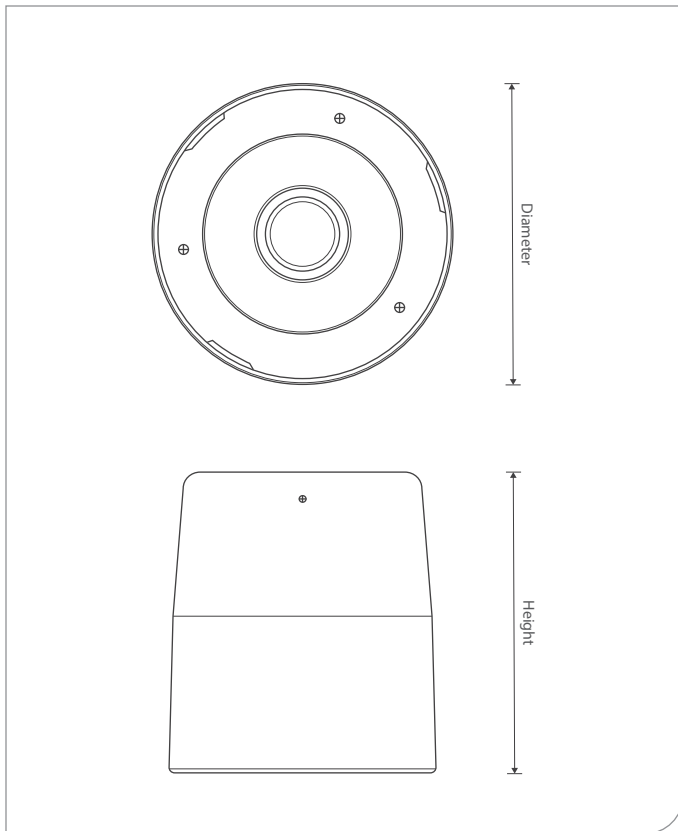

Bello S IP65

DOWNLIGHTS

Description

Bello S IP65, LED Downlight, uses COB LED for outdoor applications. Housing is made of Die-Cast Aluminum material.

Product Features

- COB LED
- Installation: Surface mounted
- 0-1/10V dimming, DALI dimming (optional)
- IP Rating: IP65
- Life Span: 50,000 hours

Technical Drawing

Dimensions

Model	Diameter	Height
DUBESIP65-20	Φ 125mm	115mm
DUBESIP65-30	Φ 160mm	110mm
DUBESIP65-50	Φ 200mm	110mm
DUBESIP65-60	Φ 240mm	110mm

Photometric Diagram

Technical Specifications

Model	Power [W]	LED type	Luminous flux [lm]	Luminous efficacy [lm/W]	CCT [K]	Beam angle	CRI [Ra]
DUBESIP65-20	20W	COB LED	2000 lm	100 lm/W	3000K 4000K 6500K	15°/24°/38°/60°	>80
DUBESIP65-30	30W		3000 lm			24°/40°/60°	
DUBESIP65-50	50W		5000 lm			60°/90°	
DUBESIP65-60	60W		6000 lm			60°/108°	