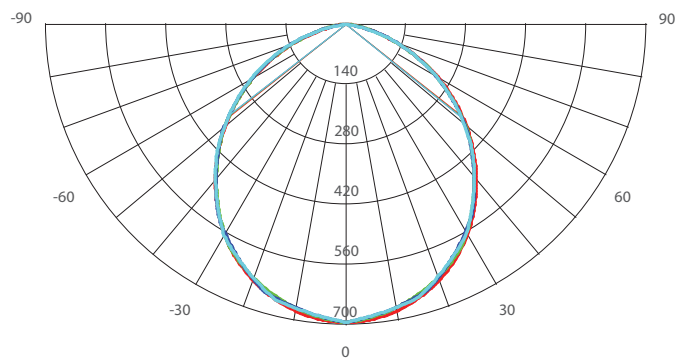

Technical Drawing

Dimensions

Model	Diameter	Height
DUBESIP65-20	Φ 125mm	115mm
DUBESIP65-30	Φ 160mm	110mm
DUBESIP65-50	Φ 200mm	110mm
DUBESIP65-60	Φ 240mm	110mm

Photometric Diagram

Technical Specifications

Model	Power [W]	LED type	Luminous flux [lm]	Luminous efficacy [lm/W]	CCT [K]	Beam angle	CRI [Ra]
DUBESIP65-20	20W	COB LED	2000 lm	100 lm/W	3000K 4000K 6500K	15°/24°/38°/60°	>80
DUBESIP65-30	30W		3000 lm			24°/40°/60°	
DUBESIP65-50	50W		5000 lm			60°/90°	
DUBESIP65-60	60W		6000 lm			60°/108°	