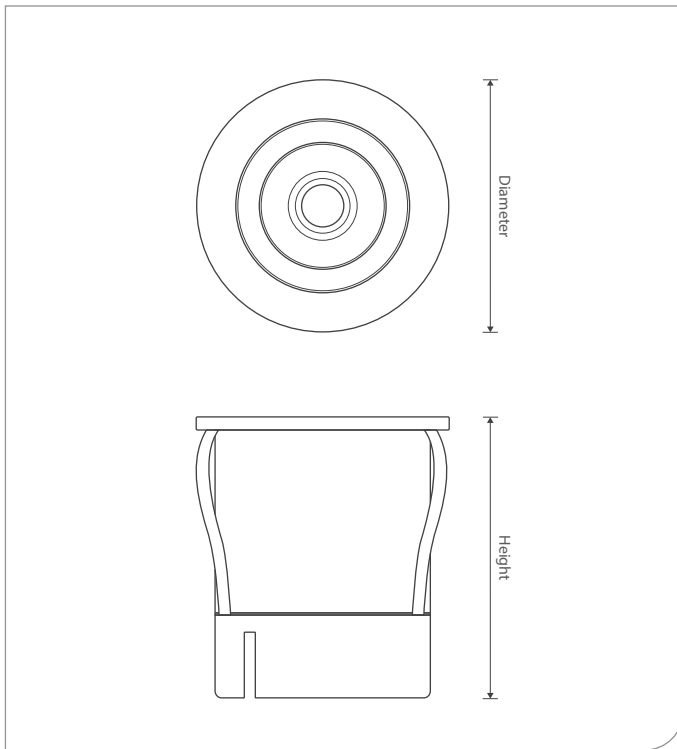

Dimensions

Model	Diameter	Height
DUESEL-1	Φ 22mm	41mm
DUESEL-2	Φ 35mm	35mm
DUESEL-3	Φ 45mm	46mm
DUESEL-5	Φ 55mm	61mm
DUESEL-7	Φ 65mm	69mm
DUESEL-10	Φ 80mm	79mm

Photometric Diagram

Technical Specifications

Model	Power [W]	LED type	Luminous flux [lm]	Luminous efficacy [lm/W]	CCT [K]	Beam angle	Cut-out [mm]	CRI [Ra]
DUESEL-1	1W	COB LED	100 lm	100 lm/W	3000K 4000K 6500K	5°	18mm	>80
DUESEL-2	2W		200 lm			8°	30mm	
DUESEL-3	3W		300 lm			10°	40mm	
DUESEL-5	5W		500 lm			25°	50mm	
DUESEL-7	7W		700 lm			40°	60mm	
DUESEL-10	10W		1000 lm			70mm		