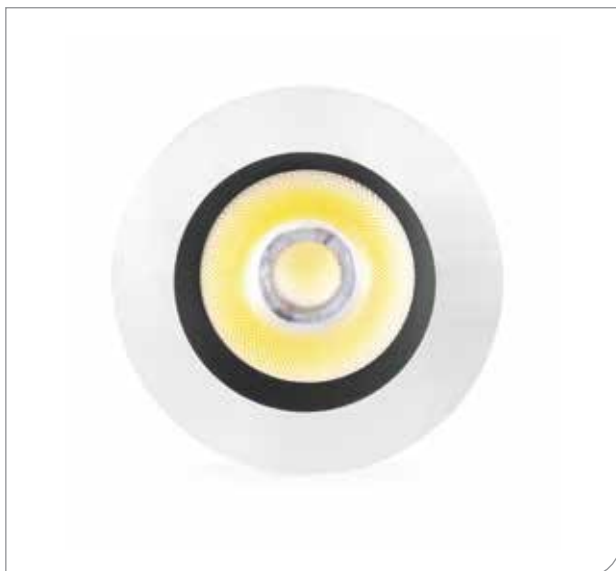

Estilo Elite

SPOTLIGHTS

Description

Estilo Elite, LED Spotlight, uses COB LED for indoor applications. Housing is made of Die-Cast Aluminum. Luminaire uses PC type lens.

Product Features

- COB LED
- High-quality PC lens
- Deep housing for Anti-Glare and narrower beam angle
- Installation: Surface mounted
- 0-1/10V dimming, DALI dimming (optional)
- IP Rating: IP20/IP44
- Life Span: 50,000 hours

Dimensions

Model	Diameter	Height
DUESEL-1	Φ 22mm	41mm
DUESEL-2	Φ 35mm	35mm
DUESEL-3	Φ 45mm	46mm
DUESEL-5	Φ 55mm	61mm
DUESEL-7	Φ 65mm	69mm
DUESEL-10	Φ 80mm	79mm

Photometric Diagram

Technical Specifications

Model	Power [W]	LED type	Luminous flux [lm]	Luminous efficacy [lm/W]	CCT [K]	Beam angle	Cut-out [mm]	CRI [Ra]
DUESEL-1	1W	COB LED	100 lm	100 lm/W	3000K 4000K 6500K	5°	18mm	>80
DUESEL-2	2W		200 lm			8°	30mm	
DUESEL-3	3W		300 lm			10°	40mm	
DUESEL-5	5W		500 lm			25°	50mm	
DUESEL-7	7W		700 lm			40°	60mm	
DUESEL-10	10W		1000 lm			70mm		