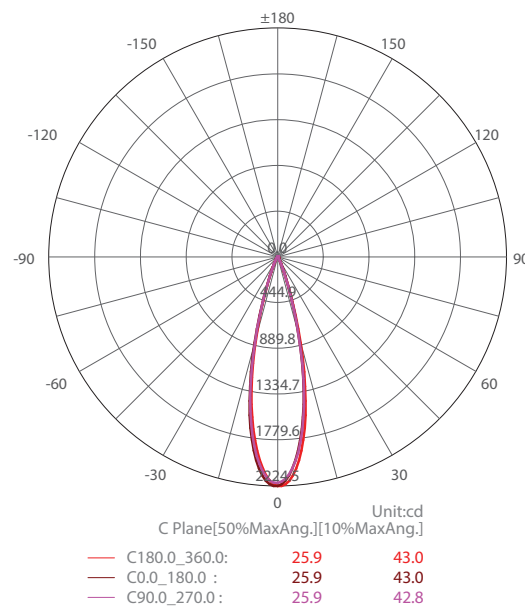

Dimensions

Model	Diameter	Height
DUESEL-1	Φ 22mm	41mm
DUESEL-2	Φ 35mm	35mm
DUESEL-3	Φ 45mm	46mm
DUESEL-5	Φ 55mm	61mm
DUESEL-7	Φ 65mm	69mm
DUESEL-10	Φ 80mm	79mm

Photometric Diagram

Technical Specifications

Model	Power [W]	LED type	Luminous flux [lm]	Luminous efficacy [lm/W]	CCT [K]	Beam angle	Cut-out [mm]	CRI [Ra]
DUESEL-1	1W	COB LED	100 lm	100 lm/W	3000K 4000K 6500K	5°	18mm	>80
DUESEL-2	2W		200 lm			8°	30mm	
DUESEL-3	3W		300 lm			10°	40mm	
DUESEL-5	5W		500 lm			25°	50mm	
DUESEL-7	7W		700 lm			40°	60mm	
DUESEL-10	10W		1000 lm			70mm		