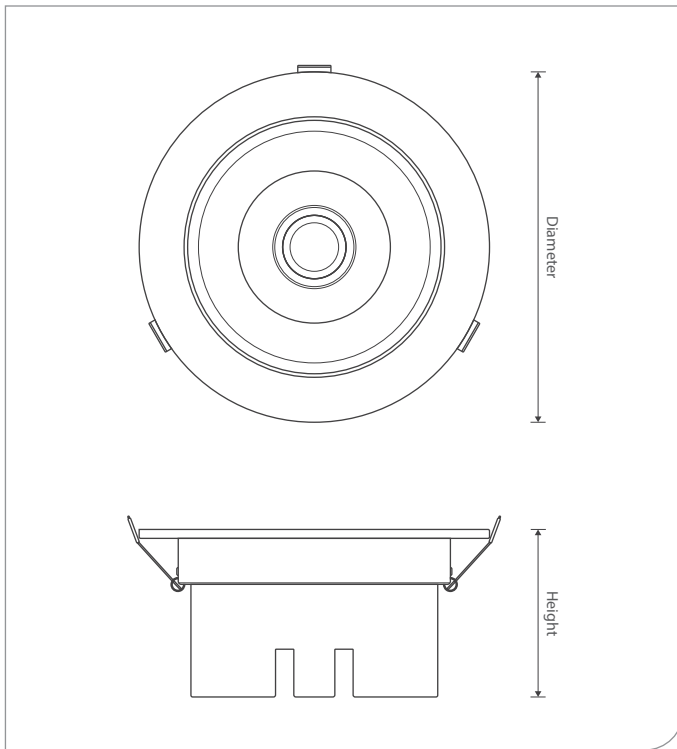

Dimensions

Model	Diameter	Height
DUESMZ-5	Φ 90mm	45mm
DUESMZ-10	Φ 90mm	55mm
DUESMZ-15	Φ 108mm	48mm
DUESMZ-20	Φ 138mm	62mm
DUESMZ-30	Φ 158mm	69mm

Photometric Diagram

Technical Specifications

Model	Power [W]	LED type	Luminous flux [lm]	Luminous efficacy [lm/W]	CCT [K]	Beam angle	Cut-out [mm]	CRI [Ra]
DUESMZ-5	5W	COB LED	500 lm	100 lm/W	3000K	10°	75mm	>80
DUESMZ-10	10W		1000 lm				75mm	
DUESMZ-15	15W		1500 lm				95mm	
DUESMZ-20	20W		2000 lm				120mm	
DUESMZ-30	30W		3000 lm				140mm	