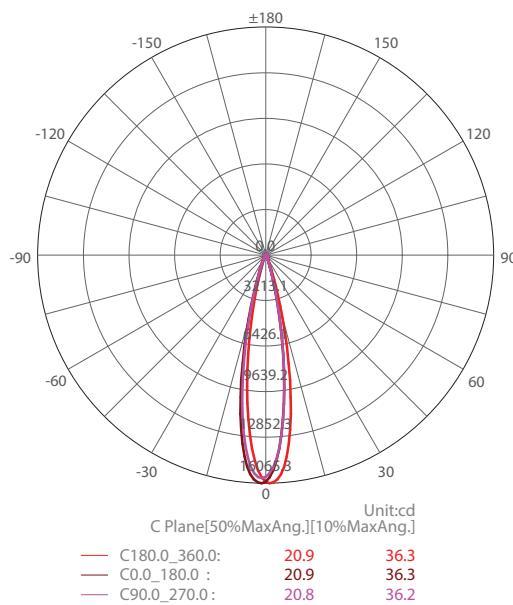

Dimensions

Model	Diameter	Height
DUESMZ-5	Φ 90mm	45mm
DUESMZ-10	Φ 90mm	55mm
DUESMZ-15	Φ 108mm	48mm
DUESMZ-20	Φ 138mm	62mm
DUESMZ-30	Φ 158mm	69mm

Photometric Diagram

Technical Specifications

Model	Power [W]	LED type	Luminous flux [lm]	Luminous efficacy [lm/W]	CCT [K]	Beam angle	Cut-out [mm]	CRI [Ra]
DUESMZ-5	5W	COB LED	500 lm	100 lm/W	3000K	10°	75mm	>80
DUESMZ-10	10W		1000 lm				75mm	
DUESMZ-15	15W		1500 lm				95mm	
DUESMZ-20	20W		2000 lm				120mm	
DUESMZ-30	30W		3000 lm				140mm	