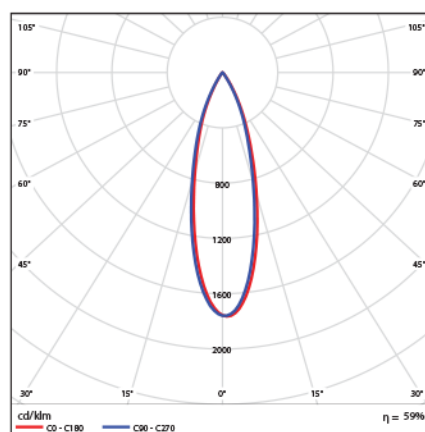

Applications:

Shops

Showrooms

Art Galleries

Dimensions

Model	Diameter	Height
DUESSM-05	90mm	35mm
DUESSM-10	90mm	45mm

Photometric Diagrams

DUESSM-10 24°

Technical Specifications

Model	Power [W]	LED type	Luminous flux [lm]	Luminous efficacy [lm/W]	CCT [k]	Beam angle	CRI [Ra]	EAN
DUESSM-05	5	COB	410	82	3000	15°	> 80	6290512000146
			425	85	6500	24°		6290517000141
DUESSM-10	10		820	82	3000	40°		6290512000153
			850	85	6500			6290517000158