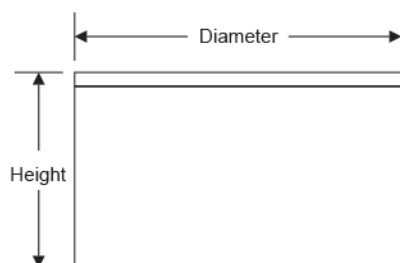

Applications:

Shops

Showrooms

Art Galleries

Dimensions

Model	Diameter	Height
DUESSM-05	90mm	35mm
DUESSM-10	90mm	45mm

Photometric Diagrams

DUESSM-10 24°

Technical Specifications

Model	Power [W]	LED type	Luminous flux [lm]	Luminous efficacy [lm/W]	CCT [k]	Beam angle	CRI [Ra]	EAN
DUESSM-05	5	COB	410	82	3000	15°	> 80	6290512000146
			425	85	6500	24°		6290517000141
DUESSM-10	10		820	82	3000	40°		6290512000153
			850	85	6500			6290517000158