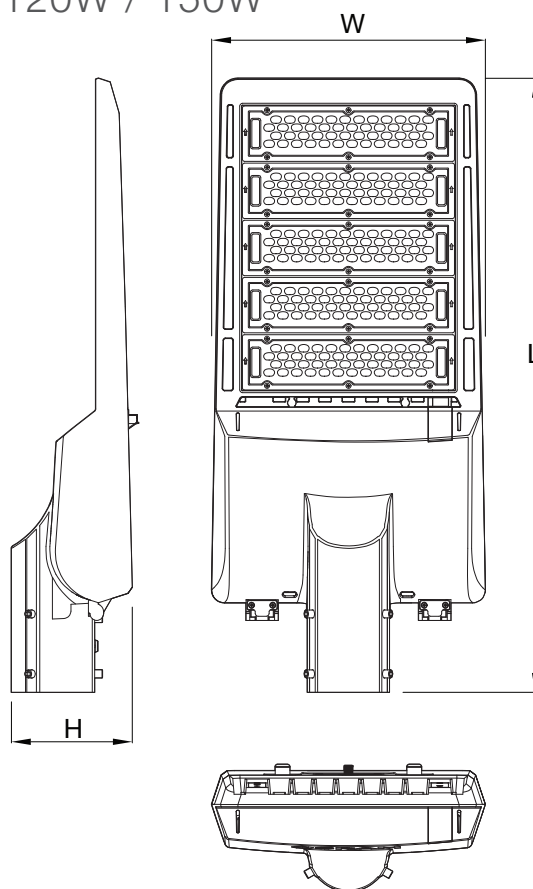

## Dimensions

70W / 90W

120W / 150W

### Dimensions

	70W / 90W	120W / 150W
L	545mm	666mm
W	297mm	297mm
H	128mm	128mm

### Dimensions

180W / 210W / 240W / 270W

L 923mm

W 297mm

H 128mm