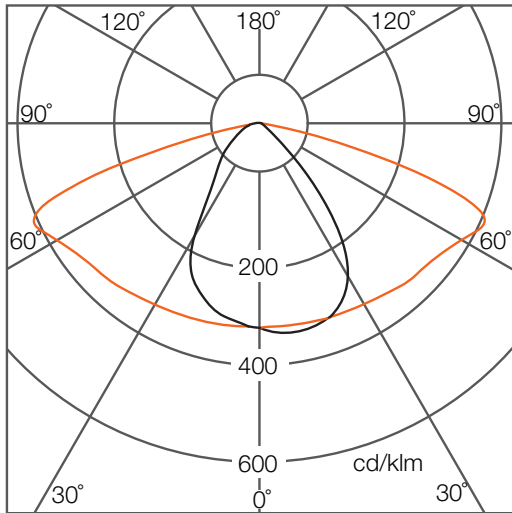

### Dimensions

180W / 210W / 240W / 270W

L 923mm

W 297mm

H 128mm

## Photometrics

### Light Distribution Curve

70W-150W, 150° × 70°

Tilt Peak Angle: 10°

180W-270W, 145° × 65°

Tilt Peak Angle: 45°

Due to the manufacturing processes of LED, the polar candela distribution and distance luminaries only reflect statistical figures and do not necessarily correspond to the actual parameters of individual product that may differ from the typical values.