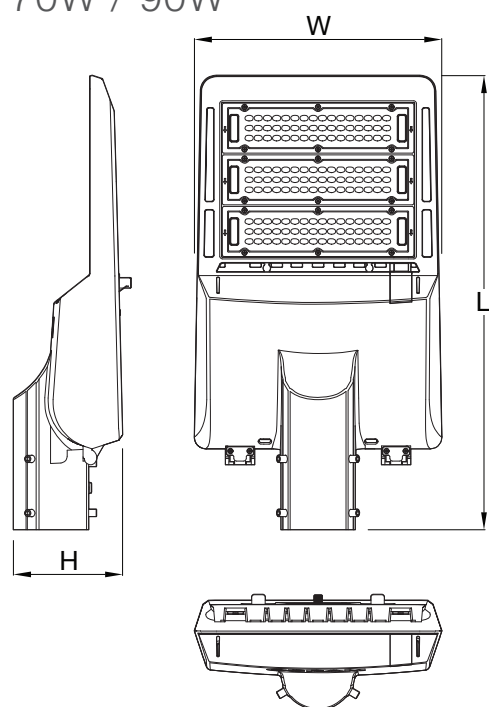

LEDENVO™ PLUS LED Street Light

Dimensions

70W / 90W