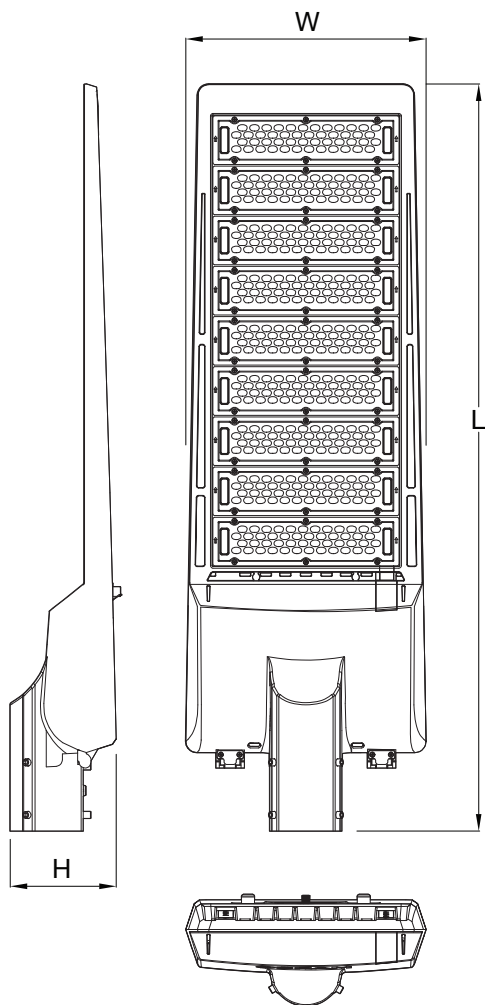

## Dimensions

70W / 90W

120W / 150W

### Dimensions

	70W / 90W	120W / 150W
L	545mm	666mm
W	297mm	297mm
H	128mm	128mm

## Dimensions

180W / 210W / 240W / 270W

### Dimensions

180W / 210W / 240W / 270W

L 923mm

W 297mm

H 128mm