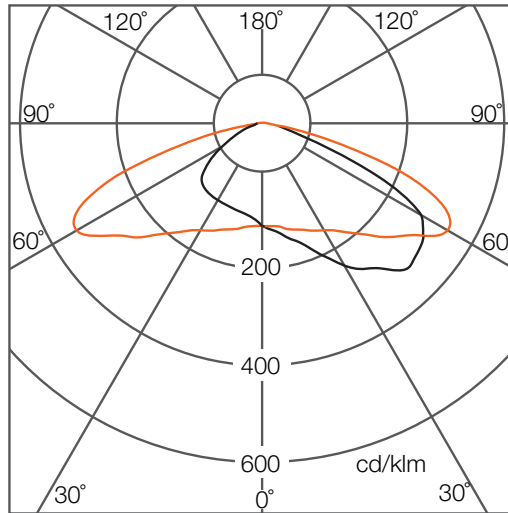

## Photometrics

### Light Distribution Curve

70W-150W, 150° × 70°

Tilt Peak Angle: 10°

180W-270W, 145° × 65°

Tilt Peak Angle: 45°

Due to the manufacturing processes of LED, the polar candela distribution and distance luminaries only reflect statistical figures and do not necessarily correspond to the actual parameters of individual product that may differ from the typical values.