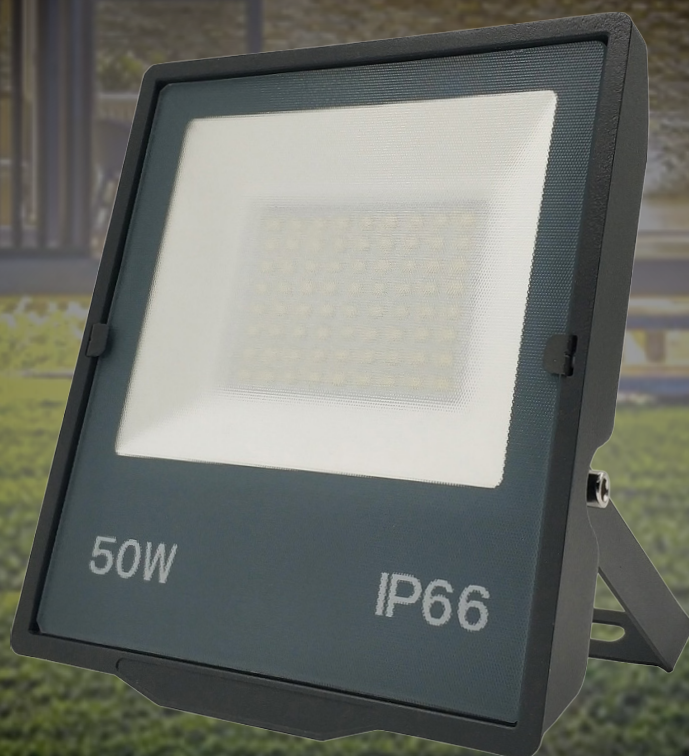

LEVANT[®]
Light

LUMINEX

LED FLOOD LIGHT

■ Technical Specification

LV-Luminex-50

LV-Luminex-100

POWER:	50W	100W
Efficiency:	80-90lm/w	80-90lm/w
LUMINOUS: flux [lm]	4000 lm	8000 lm
CRI:	>80	>80
PF:	>0.9	>0.9
Beam angle:	120°	120°
Dimension:	180x160x30mm	248x220x35mm
Surge Protect:	4KV	6KV
Input Voltage:	AC 180-300 V	AC 180-300 V
No. of LEDs:	72	144
EAN:	6925222072311	6925222072328

LV-Luminex-150

LV-Luminex-200

LV-Luminex-300

POWER:	150W	200W	300W
Efficiency:	80-90lm/w	80-90lm/w	80-90lm/w
LUMINOUS: flux [lm]	12000 lm	16000 lm	24000 lm
CRI:	>80	>80	>80
PF:	>0.9	>0.9	>0.9
Beam angle:	120°	120°	120°
Dimension:	300x265x35mm	360x320x40mm	360x320x40mm
Surge Protect:	6KV	6KV	6KV
Input Voltage:	AC 180-300 V	AC 180-300 V	AC 180-300 V
No. of LEDs:	216	288	432
EAN:	6925222072335	6925222072342	6925222072359