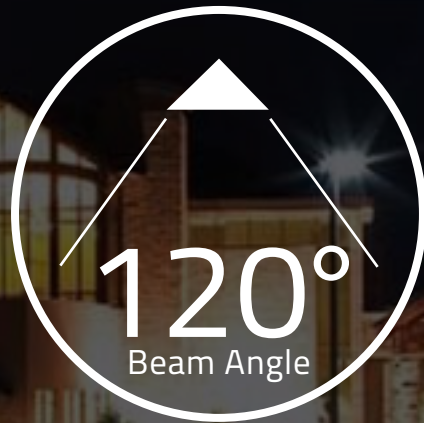

LEVANT[®]
Light

LUMINEX

LED FLOOD LIGHT

■ Technical Specification

LV-Luminex-50

LV-Luminex-100

POWER:	50W	100W
Efficiency:	80-90lm/w	80-90lm/w
LUMINOUS: flux [lm]	4000 lm	8000 lm
CRI:	>80	>80
PF:	>0.9	>0.9
Beam angle:	120°	120°
Dimension:	180x160x30mm	248x220x35mm
Surge Protect:	4KV	6KV
Input Voltage:	AC 180-300 V	AC 180-300 V
No. of LEDs:	72	144
EAN:	6925222072311	6925222072328

LV-Luminex-150

LV-Luminex-200

LV-Luminex-300

POWER:	150W	200W	300W
Efficiency:	80-90lm/w	80-90lm/w	80-90lm/w
LUMINOUS: flux [lm]	12000 lm	16000 lm	24000 lm
CRI:	>80	>80	>80
PF:	>0.9	>0.9	>0.9
Beam angle:	120°	120°	120°
Dimension:	300x265x35mm	360x320x40mm	360x320x40mm
Surge Protect:	6KV	6KV	6KV
Input Voltage:	AC 180-300 V	AC 180-300 V	AC 180-300 V
No. of LEDs:	216	288	432
EAN:	6925222072335	6925222072342	6925222072359