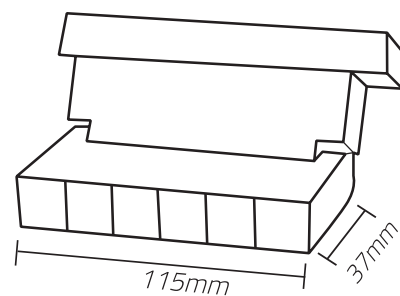

LEVANT
Light

MAGNETIC

LIGHT

LIGHT

154

■ Technical Specification

	LV-MGLM180-6W	LV-MGLM180-12W
Power:	6W	12W
Luminous: flux [Lm]	90 lm/w	90 lm/w
CRI:	>90	>90
Input Voltage:	48V	48V
Chip:	Osram	Osram
Dimensions:	L115*H37 mm	L225*H48 mm
EAN	6925222091817	6925222091824

■ Technical Drawing and Features

IP20

NO FLICKER

6000K 4000K 3000K

Body color

Life Span
35000h

Efficiency
90 m/w

Application  Shopping market  Restaurant  Office  House