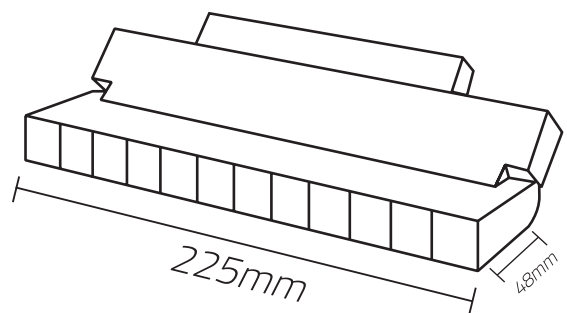

LEVANT
Light

MAGNETIC

LIGHT

LIGHT

154

■ Technical Specification

	LV-MGLM180-6W	LV-MGLM180-12W
Power:	6W	12W
Luminous: flux [Lm]	90 lm/w	90 lm/w
CRI:	>90	>90
Input Voltage:	48V	48V
Chip:	Osram	Osram
Dimensions:	L115*H37 mm	L225*H48 mm
EAN	6925222091817	6925222091824

■ Technical Drawing and Features

IP20

NO FLICKER

6000K 4000K 3000K

Body color

Life Span
35000h

Efficiency
90 m/w

Application  Shopping market  Restaurant  Office  House