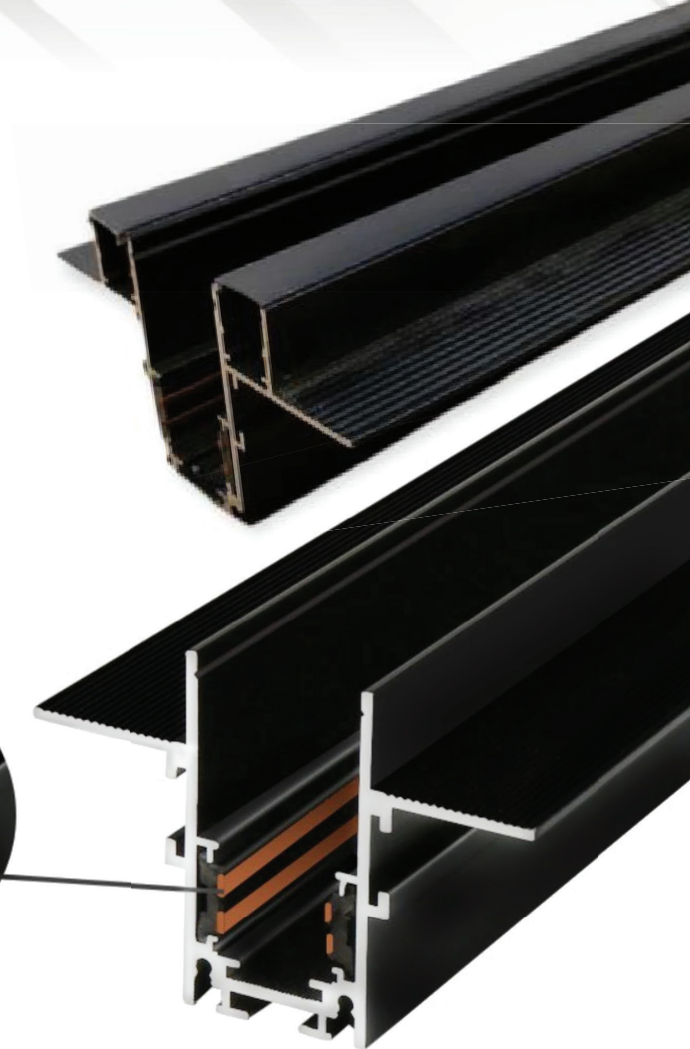

# MAGNETIC LIGHT RAILS

High quality mounted led magnetic track.

TRACK Surface Magnetic lighting Track, Suspension magnetic rail, Recessed magnetic light track optional.

There are three different installation rails to meet all your different installation requirements.

It is made from the high-grade aluminum extrusions that can be recessed, surface mount, and pendant installation. the track rail has the invisible conductive copper strip on both sides inside the track.

## ■ Technical Specification

	LV-MGR-A	LV-MGR-B	LV-MGR-BD2
COLOR:	BLK-WH	BLK-WH	BLK-WH
Material:	Aluminum	Aluminum	Aluminum
Input Voltage:	48V	48V	48V
Installation:	Apparent	Burial	Burial
IP Rate:	IP 20	IP 20	IP 20
Size:	1M-2M-3M	1M-2M-3M	1M-2M-3M
EAN	6925222093101	6925222093309	6925222093507