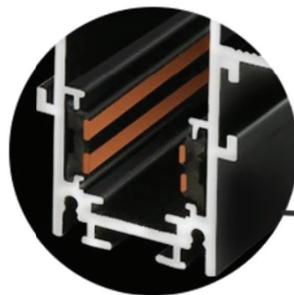

# MAGNETIC LIGHT RAILS

High quality mounted led magnetic track.

TRACK Surface Magnetic lighting Track, Suspension magnetic rail, Recessed magnetic light track optional.

There are three different installation rails to meet all your different installation requirements.

It is made from the high-grade aluminum extrusions that can be recessed, surface mount, and pendant installation. the track rail has the invisible conductive copper strip on both sides inside the track.

## ■ Technical Specification

	LV-MGR-A	LV-MGR-B	LV-MGR-BD2
COLOR:	BLK-WH	BLK-WH	BLK-WH
Material:	Aluminum	Aluminum	Aluminum
Input Voltage:	48V	48V	48V
Installation:	Apparent	Burial	Burial
IP Rate:	IP 20	IP 20	IP 20
Size:	1M-2M-3M	1M-2M-3M	1M-2M-3M
EAN	6925222093101	6925222093309	6925222093507