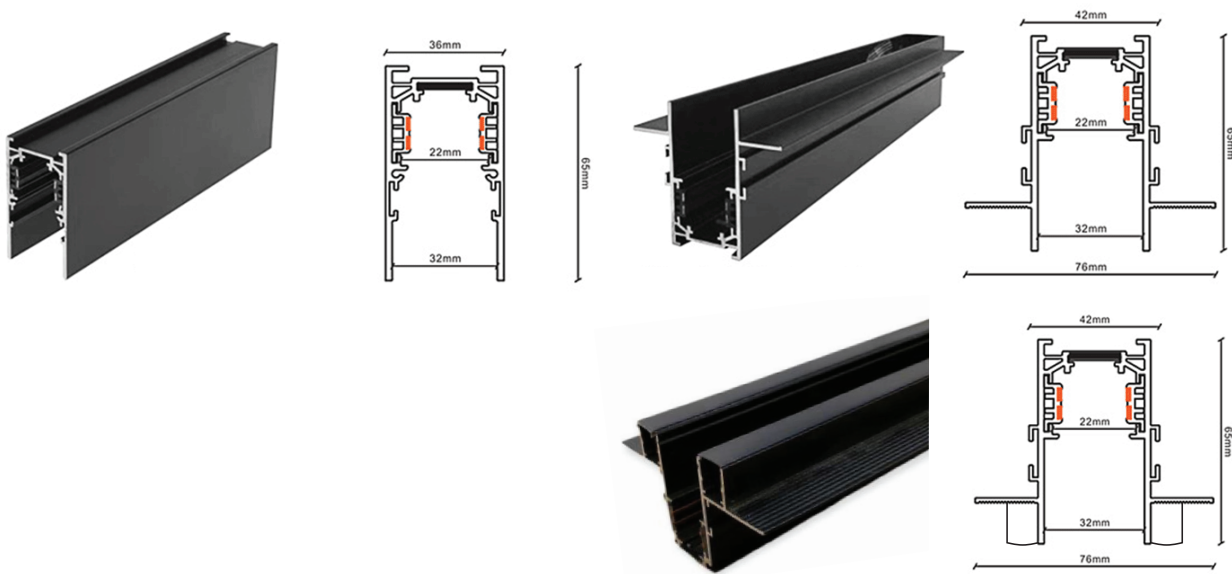

# MAGNETIC LIGHT RAILS

High quality mounted led magnetic track.

TRACK Surface Magnetic lighting Track, Suspension magnetic rail, Recessed magnetic light track optional.

There are three different installation rails to meet all your different installation requirements.

It is made from the high-grade aluminum extrusions that can be recessed, surface mount, and pendant installation. the track rail has the invisible conductive copper strip on both sides inside the track.

## ■ Dimension [mm]

## ■ Technical Specification

	LV-MGR-A	LV-MGR-B	LV-MGR-BD2
COLOR:	BLK-WH	BLK-WH	BLK-WH
Material:	Aluminum	Aluminum	Aluminum
Input Voltage:	48V	48V	48V
Installation:	Apparent	Burial	Burial
IP Rate:	IP 20	IP 20	IP 20
Size:	1M-2M-3M	1M-2M-3M	1M-2M-3M
EAN	6925222093101	6925222093309	6925222093507