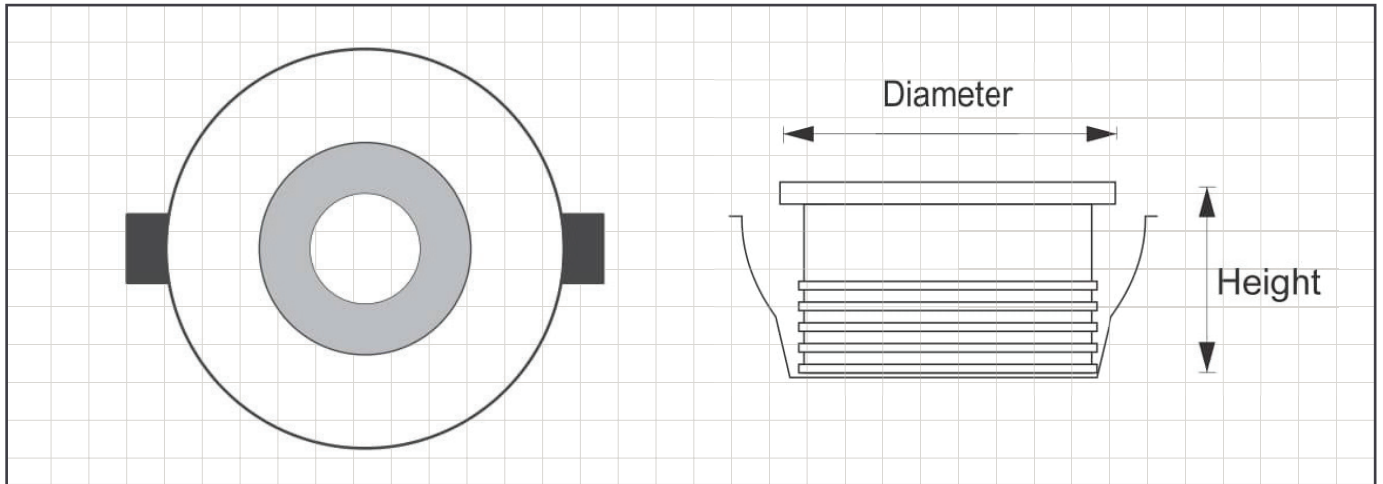

TYPE

DownLight - Recessed

■ Technical Specification

LV-MINI-SMD-3W

Power	3W
Efficiency	120 lm/w
LUMINOUS: flux [lm]	360
CRI	>80
Inbut Voltage	AC 85-265V
Beam Angel	25°
Chip	SMD
Driver	isolated
Body Color	White
Dimension	D40*H32mm
Cut-out	33mm
EAN	6925222032858

Driver Brand Options  

Chip Brand Options  

■ Technical Drawing

■ Features

25° Beam Angel

IP20

NO FLICKER

CCT [K]