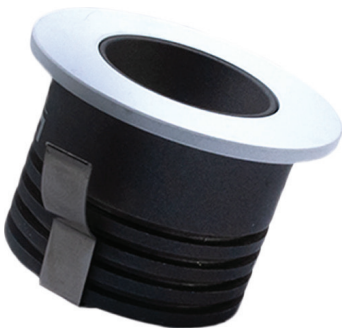

LV-MINI-SMD SERIES

Mini light is a modern and stylish option for interior ceiling lighting. It typically comes in the form of a downlight and features a shape resembling a star.

Whether you need a single cob light or several to brighten up your space, this type of lighting is a creative and efficient choice. Its modern design and bright output make it a popular choice for both residential and commercial settings.

TYPE

DownLight - Recessed

■ Technical Specification

LV-MINI-SMD-3W

Power	3W
Efficiency	120 lm/w
LUMINOUS: flux [lm]	360
CRI	>80
Inbut Voltage	AC 85-265V
Beam Angel	25°
Chip	SMD
Driver	isolated
Body Color	White
Dimension	D40*H32mm
Cut-out	33mm
EAN	6925222032858

Driver Brand Options  

Chip Brand Options  

■ Technical Drawing

■ Features

25° Beam Angel

IP20

NO FLICKER

CCT [K]