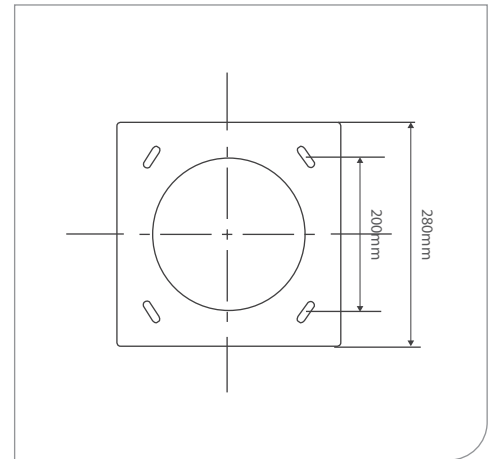

DULED-6307

Model	Power [W]	LED type	Luminous flux [lm]	Luminous efficacy [lm/W]	CCT [K]	CRI [Ra]
DULED-6307-30	30W	SMD LEDs	3000 lm	100 lm/W	3000K 4000K 6500K	>80