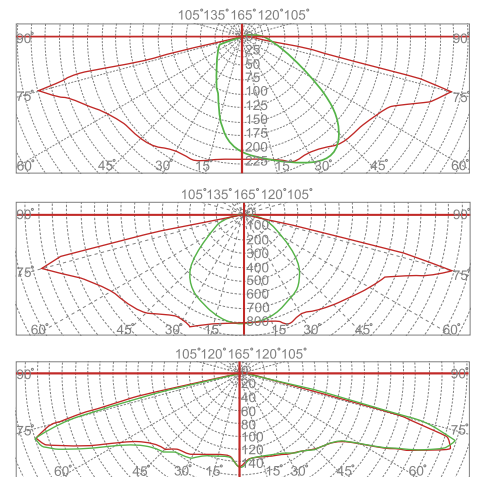

DULED-6135

Model	Power [W]	LED type	Luminous flux [lm]	Luminous efficacy [lm/W]	CCT [K]	CRI [Ra]
DULED-6135-35	35W	SMD LEDs	4200 lm	120 lm/W	3000K	>80
DULED-6135-45	45W		5400 lm			
DULED-6135-55	55W		6600 lm			
DULED-6135-60	60W		7200 lm			
DULED-6135-75	75W		9000 lm