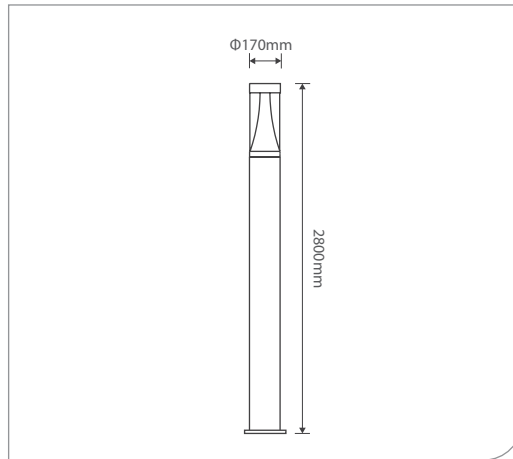

DULED-6307

Model	Power [W]	LED type	Luminous flux [lm]	Luminous efficacy [lm/W]	CCT [K]	CRI [Ra]
DULED-6307-30	30W	SMD LEDs	3000 lm	100 lm/W	3000K 4000K 6500K	>80