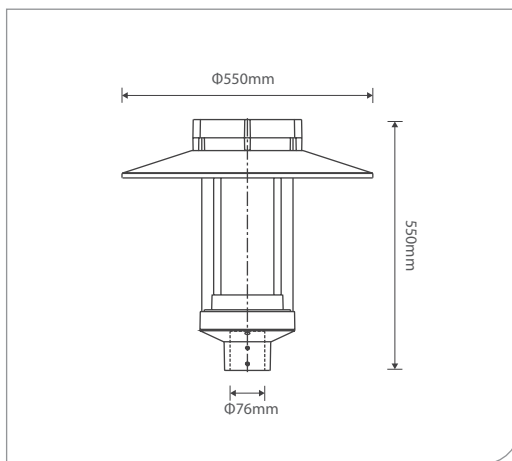

DULED-6107

Model	Power [W]	LED type	Luminous flux [lm]	Luminous efficacy [lm/W]	CCT [K]	CRI [Ra]
DULED-6107-20	20W	SMD LEDs	2320 lm	116 lm/W	3000K	>80
DULED-6107-30	30W		3480 lm		4000K	
DULED-6107-40	40W		4640 lm		6500K	
DULED-6107-55	55W		6380 lm