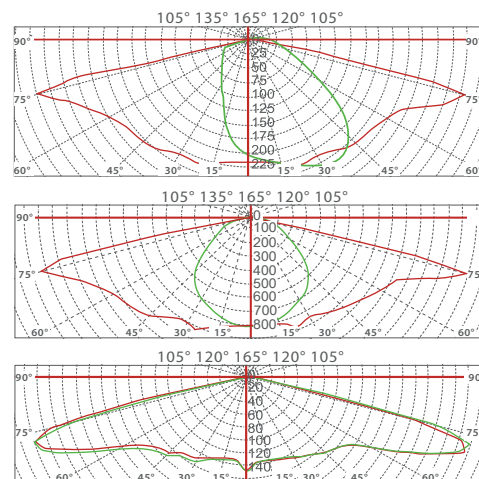

DULED-6107

Model	Power [W]	LED type	Luminous flux [lm]	Luminous efficacy [lm/W]	CCT [K]	CRI [Ra]
DULED-6107-20	20W	SMD LEDs	2320 lm	116 lm/W	3000K	>80
DULED-6107-30	30W		3480 lm		4000K	
DULED-6107-40	40W		4640 lm		6500K	
DULED-6107-55	55W		6380 lm