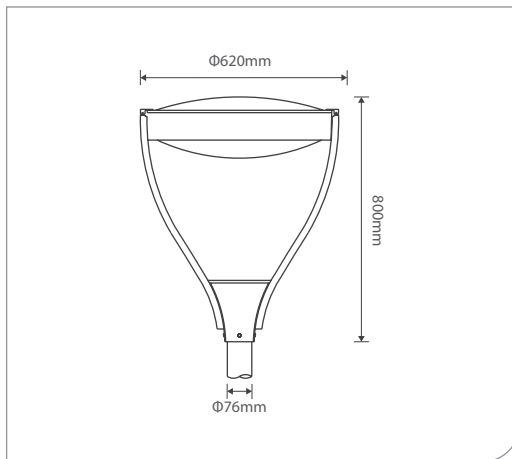

## DULED-6102

Model	Power [W]	LED type	Luminous flux [lm]	Luminous efficacy [lm/W]	CCT [K]	CRI [Ra]
DULED-6102-35	35W	SMD LEDs	3710 lm	106 lm/W	3000K	>80
DULED-6102-45	45W		4770 lm			
DULED-6102-55	55W		5830 lm			
DULED-6102-60	60W		6360 lm			
DULED-6102-75	75W		7950 lm			