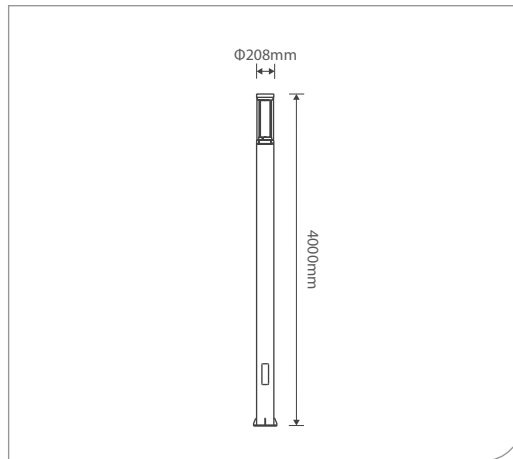

DULED-6308

Model	Power [W]	LED type	Luminous flux [lm]	Luminous efficacy [lm/W]	CCT [K]	CRI [Ra]
DULED-6308-20	20W	SMD LEDs	2320 lm	116 lm/W	3000K	>80
DULED-6308-30	30W		3480 lm		4000K	
DULED-6308-40	40W		4640 lm		6500K	
DULED-6308-55	55W		6380 lm