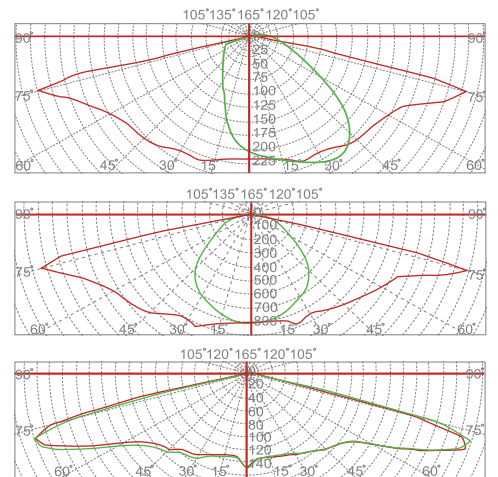

DULED-6308

Model	Power [W]	LED type	Luminous flux [lm]	Luminous efficacy [lm/W]	CCT [K]	CRI [Ra]
DULED-6308-20	20W	SMD LEDs	2320 lm	116 lm/W	3000K	>80
DULED-6308-30	30W		3480 lm		4000K	
DULED-6308-40	40W		4640 lm		6500K	
DULED-6308-55	55W		6380 lm