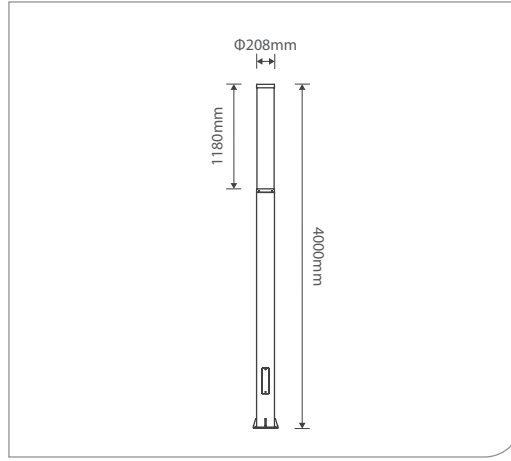

DULED-6309

Model	Power [W]	LED type	Luminous flux [lm]	Luminous efficacy [lm/W]	CCT [K]	CRI [Ra]
DULED-6309-45	45W	SMD LEDs	5050 lm	112 lm/W	3000K	>80
DULED-6309-60	60W		6600 lm	110 lm/W	6500K