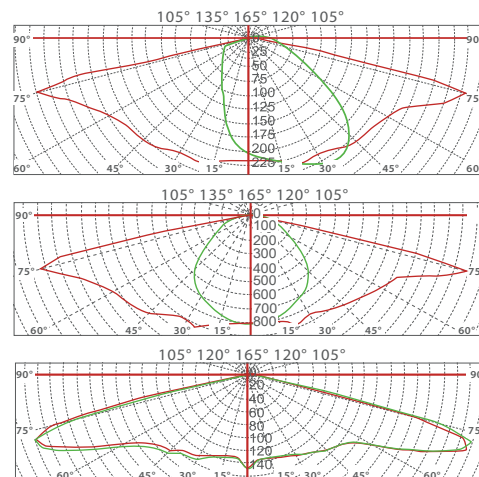

## DULED-6102

Model	Power [W]	LED type	Luminous flux [lm]	Luminous efficacy [lm/W]	CCT [K]	CRI [Ra]
DULED-6102-35	35W	SMD LEDs	3710 lm	106 lm/W	3000K	>80
DULED-6102-45	45W		4770 lm			
DULED-6102-55	55W		5830 lm			
DULED-6102-60	60W		6360 lm			
DULED-6102-75	75W		7950 lm			