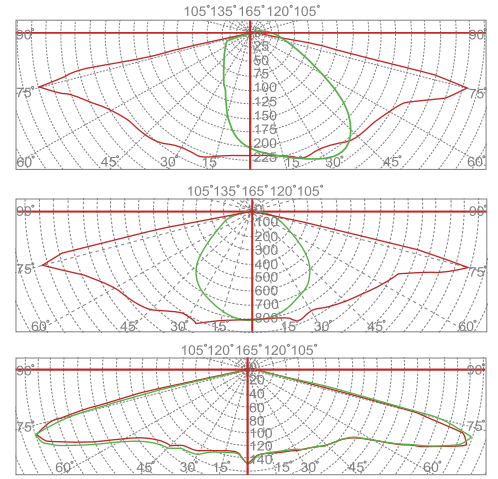

DULED-6309

Model	Power [W]	LED type	Luminous flux [lm]	Luminous efficacy [lm/W]	CCT [K]	CRI [Ra]
DULED-6309-45	45W	SMD LEDs	5050 lm	112 lm/W	3000K	>80
DULED-6309-60	60W		6600 lm	110 lm/W	6500K