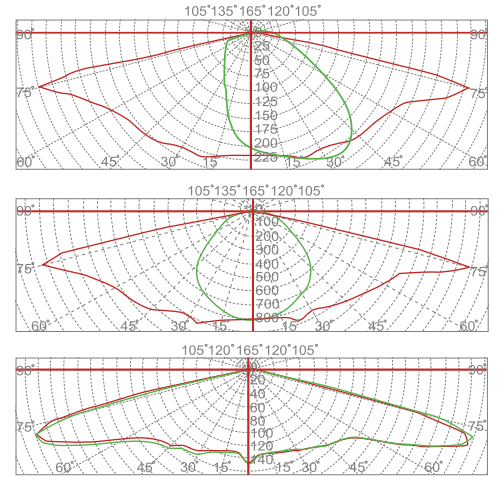

DULED-6109

Model	Power [W]	LED type	Luminous flux [lm]	Luminous efficacy [lm/W]	CCT [K]	CRI [Ra]
DULED-6109-35	35W	SMD LEDs	3710 lm	106 lm/W	3000K	>80
DULED-6109-45	45W		4770 lm			
DULED-6109-55	55W		5830 lm			
DULED-6109-60	60W		6360 lm			
DULED-6109-75	75W		7950 lm