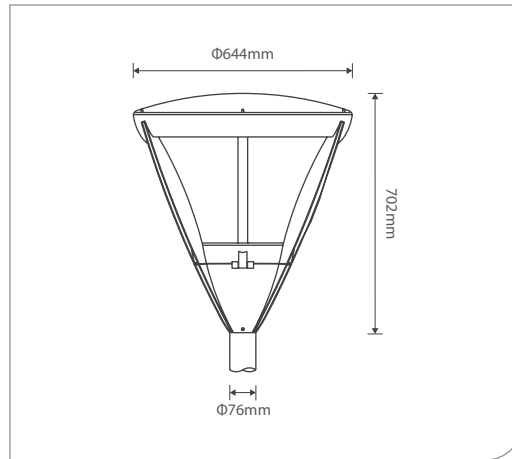

DULED-6109

Model	Power [W]	LED type	Luminous flux [lm]	Luminous efficacy [lm/W]	CCT [K]	CRI [Ra]
DULED-6109-35	35W	SMD LEDs	3710 lm	106 lm/W	3000K	>80
DULED-6109-45	45W		4770 lm			
DULED-6109-55	55W		5830 lm			
DULED-6109-60	60W		6360 lm			
DULED-6109-75	75W		7950 lm