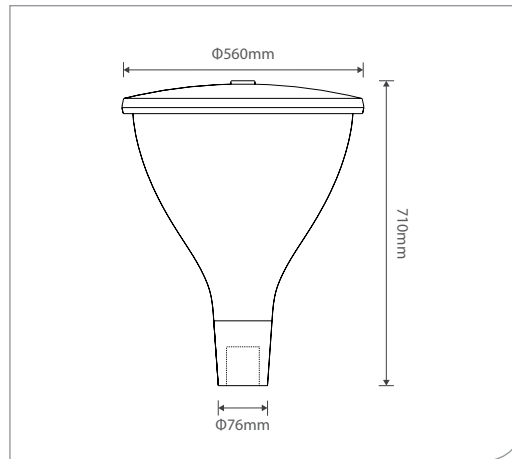

DULED-6135

Model	Power [W]	LED type	Luminous flux [lm]	Luminous efficacy [lm/W]	CCT [K]	CRI [Ra]
DULED-6135-35	35W	SMD LEDs	4200 lm	120 lm/W	3000K	>80
DULED-6135-45	45W		5400 lm			
DULED-6135-55	55W		6600 lm			
DULED-6135-60	60W		7200 lm			
DULED-6135-75	75W		9000 lm