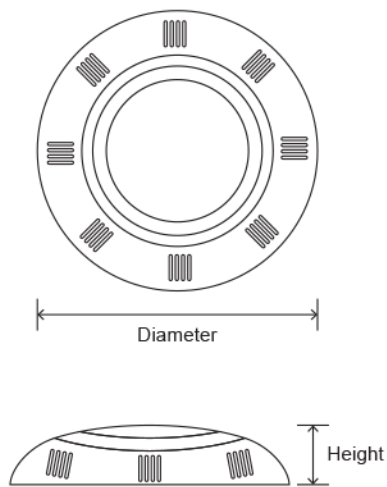

LED Pool Light

DuLight LED Pool Light used DIP / High Power LEDs. Housing is made of ABS & PC material.

Product Features:

- High Efficient DIP / High Power LEDs
- RGB Auto Control / Manual Control
- High quality ABS & PC material
- Installation: Wall / Surface / Recessed mounted
- Working Temperature: 20°C to 60°C
- IP Rating: IP68
- Life Span: 30,000 - 50,000 hours

Applications:

Swimming pools

Dimensions

Model	Diameter	Height
DUSPL101-15	295mm	70mm
DUSPL102-20	295mm	70mm
DUSPL103-30	295mm	70mm
DUSPL104-35	295mm	70mm
DUSPL201-10	295mm	70mm
DUSPL202-15	295mm	70mm
DUSPL203-20	295mm	70mm
DUSPL204-25	295mm	70mm

Technical Specifications

Model	Power [W]	LED type	Luminous flux [lm]	Luminous efficacy [lm/W]	CCT [k]	CRI [Ra]	EAN
DUSPL101-15	15	DIP	1200	80	3000	> 80	6291212001785
DUSPL102-20	19		1600				6291212001792
DUSPL103-30	30		2400				6291212001709
DUSPL104-35	35		2800				6291212001808
DUSPL201-10	10	High Power LED	800	80	6000	> 80	6291212001815
DUSPL202-15	15		1200				6291212001822
DUSPL203-20	20		1600				6291212001839
DUSPL204-25	25		2000				6291212001846