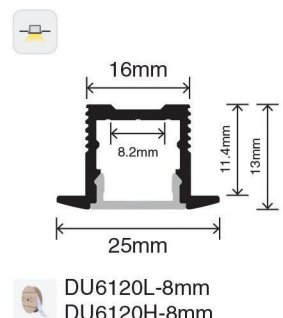

# Slim Linear Profile

## Standard

---

Profilex1

End Capx2

Clips x2

Diffuserx1

## LIGHT SOURCE

	DU6120L-4mm	DU6120L-8mm	DU6120H-8mm	DU6300L-8mm	DU6300H-8mm	DU6280L-10mm	DU6280H-10mm
Color temperature	2700 K 3000 K 4000 K 5000 K 6000 K	2700 K 3000 K 4000 K 5000 K 6000 K	2700 K 3000 K 4000 K 5000 K 6000 K	2700 K 3000 K 4000 K 5000 K 6000 K	2700 K 3000 K 4000 K 5000 K 6000 K	2700 K 3000 K 4000 K 5000 K 6000 K	2700 K 3000 K 4000 K 5000 K 6000 K
Color Rendering Index	>90	>90	>90	>90	>90	>90	>90
Lumen output / meter	500lm	550lm	1050 lm	750 lm	1200 lm	850 lm	1600 lm
Voltage input	24V	24V	24V	24V	24V	24V	24V
Power/meter	5 W/m	6 W/m	13 W/m	8 W/m	13 W/m	8 W/m	15 W/m
Waterproof grade	IP33	IP33	IP33	IP33	IP33	IP33	IP33
Size	5000*4*12mm	5000*8*12mm	5000*8*12mm	5000*8*12mm	5000*8*12mm	5000*10*12mm	5000*10*12mm
LEDs / meter	120	120	300	300	300	280	280
Cutting unit	50mm (6)	50mm (6)	50mm (6)	20mm (6)	20mm (6)	50mm (14)	50mm (14)

## POWER SUPPLY

	DUD-24V-025W	DUD-24V-065W	DUD-24V-100W	DU-24-065W	DU-24-100W
Dimming Mode	0-10VDC, PWM, Resistance	0-10VDC, PWM, Resistance	0-10VDC, PWM, Resistance	On / Off	On / Off
Voltage input	100-277VAC 50-60Hz	100-277VAC 50-60Hz	100-277VAC 50-60Hz	100-277VAC 50-60Hz	100-277VAC 50-60Hz
Voltage output	24VDC	24VDC	24VDC	24VDC	24VDC
Current output	1050mA	2800mA	4100mA	2700mA	4170mA
Power	25W	65W	100W	65W	100W
Size	330*21*20mm	363*34.5*22.5mm	390*38*28.5MM	400*24.5*22MM	420*30.5*26MM