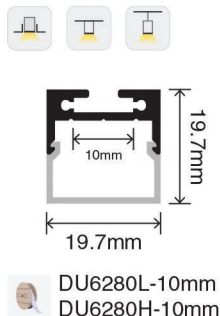

# Slim Linear Profile

## LIGHT SOURCE

	DU6120L-4mm	DU6120L-8mm	DU6120H-8mm	DU6300L-8mm	DU6300H-8mm	DU6280L-10mm	DU6280H-10mm
Color temperature	2700 K 3000 K 4000 K 5000 K 6000 K	2700 K 3000 K 4000 K 5000 K 6000 K	2700 K 3000 K 4000 K 5000 K 6000 K	2700 K 3000 K 4000 K 5000 K 6000 K	2700 K 3000 K 4000 K 5000 K 6000 K	2700 K 3000 K 4000 K 5000 K 6000 K	2700 K 3000 K 4000 K 5000 K 6000 K
Color Rendering Index	>90	>90	>90	>90	>90	>90	>90
Lumen output / meter	500lm	550lm	1050 lm	750 lm	1200 lm	850 lm	1600 lm
Voltage input	24V	24V	24V	24V	24V	24V	24V
Power/meter	5 W/m	6 W/m	13 W/m	8 W/m	13 W/m	8 W/m	15 W/m
Waterproof grade	IP33	IP33	IP33	IP33	IP33	IP33	IP33
Size	5000*4*12mm	5000*8*12mm	5000*8*12mm	5000*8*12mm	5000*8*12mm	5000*10*12mm	5000*10*12mm
LEDs / meter	120	120	300	300	300	280	280
Cutting unit	50mm (6)	50mm (6)	50mm (6)	20mm (6)	20mm (6)	50mm (14)	50mm (14)

## POWER SUPPLY

	DUD-24V-025W	DUD-24V-065W	DUD-24V-100W	DU-24-065W	DU-24-100W
Dimming Mode	0-10VDC, PWM, Resistance	0-10VDC, PWM, Resistance	0-10VDC, PWM, Resistance	On / Off	On / Off
Voltage input	100-277VAC 50-60Hz	100-277VAC 50-60Hz	100-277VAC 50-60Hz	100-277VAC 50-60Hz	100-277VAC 50-60Hz
Voltage output	24VDC	24VDC	24VDC	24VDC	24VDC
Current output	1050mA	2800mA	4100mA	2700mA	4170mA
Power	25W	65W	100W	65W	100W
Size	330*21*20mm	363*34.5*22.5mm	390*38*28.5MM	400*24.5*22MM	420*30.5*26MM