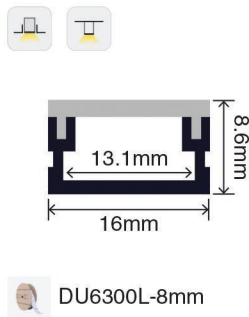

# Slim Linear Profile

## LIGHT SOURCE

	DU6120L-4mm	DU6120L-8mm	DU6120H-8mm	DU6300L-8mm	DU6300H-8mm	DU6280L-10mm	DU6280H-10mm
Color temperature	2700 K 3000 K 4000 K 5000 K 6000 K	2700 K 3000 K 4000 K 5000 K 6000 K	2700 K 3000 K 4000 K 5000 K 6000 K	2700 K 3000 K 4000 K 5000 K 6000 K	2700 K 3000 K 4000 K 5000 K 6000 K	2700 K 3000 K 4000 K 5000 K 6000 K	2700 K 3000 K 4000 K 5000 K 6000 K
Color Rendering Index	>90	>90	>90	>90	>90	>90	>90
Lumen output / meter	500lm	550lm	1050 lm	750 lm	1200 lm	850 lm	1600 lm
Voltage input	24V	24V	24V	24V	24V	24V	24V
Power/meter	5 W/m	6 W/m	13 W/m	8 W/m	13 W/m	8 W/m	15 W/m
Waterproof grade	IP33	IP33	IP33	IP33	IP33	IP33	IP33
Size	5000*4*12mm	5000*8*12mm	5000*8*12mm	5000*8*12mm	5000*8*12mm	5000*10*12mm	5000*10*12mm
LEDs / meter	120	120	300	300	300	280	280
Cutting unit	50mm (6)	50mm (6)	50mm (6)	20mm (6)	20mm (6)	50mm (14)	50mm (14)

## POWER SUPPLY

	DUD-24V-025W	DUD-24V-065W	DUD-24V-100W	DU-24-065W	DU-24-100W
Dimming Mode	0-10VDC, PWM, Resistance	0-10VDC, PWM, Resistance	0-10VDC, PWM, Resistance	On / Off	On / Off
Voltage input	100-277VAC 50-60Hz	100-277VAC 50-60Hz	100-277VAC 50-60Hz	100-277VAC 50-60Hz	100-277VAC 50-60Hz
Voltage output	24VDC	24VDC	24VDC	24VDC	24VDC
Current output	1050mA	2800mA	4100mA	2700mA	4170mA
Power	25W	65W	100W	65W	100W
Size	330*21*20mm	363*34.5*22.5mm	390*38*28.5MM	400*24.5*22MM	420*30.5*26MM