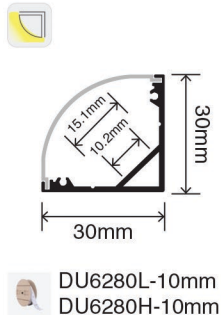

# Slim Linear Profile

## LIGHT SOURCE

	DU6120L-4mm	DU6120L-8mm	DU6120H-8mm	DU6300L-8mm	DU6300H-8mm	DU6280L-10mm	DU6280H-10mm
Color temperature	2700 K 3000 K 4000 K 5000 K 6000 K	2700 K 3000 K 4000 K 5000 K 6000 K	2700 K 3000 K 4000 K 5000 K 6000 K	2700 K 3000 K 4000 K 5000 K 6000 K	2700 K 3000 K 4000 K 5000 K 6000 K	2700 K 3000 K 4000 K 5000 K 6000 K	2700 K 3000 K 4000 K 5000 K 6000 K
Color Rendering Index	>90	>90	>90	>90	>90	>90	>90
Lumen output / meter	500lm	550lm	1050 lm	750 lm	1200 lm	850 lm	1600 lm
Voltage input	24V	24V	24V	24V	24V	24V	24V
Power/meter	5 W/m	6 W/m	13 W/m	8 W/m	13 W/m	8 W/m	15 W/m
Waterproof grade	IP33	IP33	IP33	IP33	IP33	IP33	IP33
Size	5000*4*12mm	5000*8*12mm	5000*8*12mm	5000*8*12mm	5000*8*12mm	5000*10*12mm	5000*10*12mm
LEDs / meter	120	120	300	300	300	280	280
Cutting unit	50mm (6)	50mm (6)	50mm (6)	20mm (6)	20mm (6)	50mm (14)	50mm (14)

## POWER SUPPLY

	DUD-24V-025W	DUD-24V-065W	DUD-24V-100W	DU-24-065W	DU-24-100W
Dimming Mode	0-10VDC, PWM, Resistance	0-10VDC, PWM, Resistance	0-10VDC, PWM, Resistance	On / Off	On / Off
Voltage input	100-277VAC 50-60Hz	100-277VAC 50-60Hz	100-277VAC 50-60Hz	100-277VAC 50-60Hz	100-277VAC 50-60Hz
Voltage output	24VDC	24VDC	24VDC	24VDC	24VDC
Current output	1050mA	2800mA	4100mA	2700mA	4170mA
Power	25W	65W	100W	65W	100W
Size	330*21*20mm	363*34.5*22.5mm	390*38*28.5MM	400*24.5*22MM	420*30.5*26MM