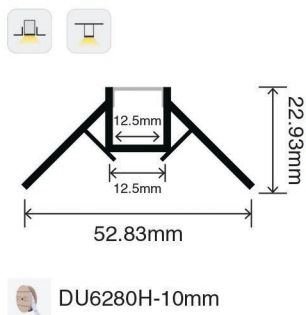

# Slim Linear Profile

## LIGHT SOURCE

	DU6120L-4mm	DU6120L-8mm	DU6120H-8mm	DU6300L-8mm	DU6300H-8mm	DU6280L-10mm	DU6280H-10mm
Color temperature	2700 K 3000 K 4000 K 5000 K 6000 K	2700 K 3000 K 4000 K 5000 K 6000 K	2700 K 3000 K 4000 K 5000 K 6000 K	2700 K 3000 K 4000 K 5000 K 6000 K	2700 K 3000 K 4000 K 5000 K 6000 K	2700 K 3000 K 4000 K 5000 K 6000 K	2700 K 3000 K 4000 K 5000 K 6000 K
Color Rendering Index	>90	>90	>90	>90	>90	>90	>90
Lumen output / meter	500lm	550lm	1050 lm	750 lm	1200 lm	850 lm	1600 lm
Voltage input	24V	24V	24V	24V	24V	24V	24V
Power/meter	5 W/m	6 W/m	13 W/m	8 W/m	13 W/m	8 W/m	15 W/m
Waterproof grade	IP33	IP33	IP33	IP33	IP33	IP33	IP33
Size	5000*4*12mm	5000*8*12mm	5000*8*12mm	5000*8*12mm	5000*8*12mm	5000*10*12mm	5000*10*12mm
LEDs / meter	120	120	300	300	300	280	280
Cutting unit	50mm (6)	50mm (6)	50mm (6)	20mm (6)	20mm (6)	50mm (14)	50mm (14)

## POWER SUPPLY

	DUD-24V-025W	DUD-24V-065W	DUD-24V-100W	DU-24-065W	DU-24-100W
Dimming Mode	0-10VDC, PWM, Resistance	0-10VDC, PWM, Resistance	0-10VDC, PWM, Resistance	On / Off	On / Off
Voltage input	100-277VAC 50-60Hz	100-277VAC 50-60Hz	100-277VAC 50-60Hz	100-277VAC 50-60Hz	100-277VAC 50-60Hz
Voltage output	24VDC	24VDC	24VDC	24VDC	24VDC
Current output	1050mA	2800mA	4100mA	2700mA	4170mA
Power	25W	65W	100W	65W	100W
Size	330*21*20mm	363*34.5*22.5mm	390*38*28.5MM	400*24.5*22MM	420*30.5*26MM