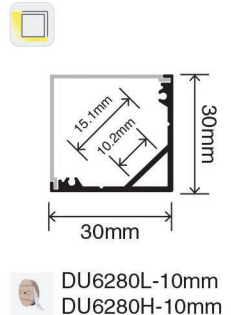

# Slim Linear Profile

## LIGHT SOURCE

	DU6120L-4mm	DU6120L-8mm	DU6120H-8mm	DU6300L-8mm	DU6300H-8mm	DU6280L-10mm	DU6280H-10mm
Color temperature	2700 K 3000 K 4000 K 5000 K 6000 K	2700 K 3000 K 4000 K 5000 K 6000 K	2700 K 3000 K 4000 K 5000 K 6000 K	2700 K 3000 K 4000 K 5000 K 6000 K	2700 K 3000 K 4000 K 5000 K 6000 K	2700 K 3000 K 4000 K 5000 K 6000 K	2700 K 3000 K 4000 K 5000 K 6000 K
Color Rendering Index	>90	>90	>90	>90	>90	>90	>90
Lumen output / meter	500lm	550lm	1050 lm	750 lm	1200 lm	850 lm	1600 lm
Voltage input	24V	24V	24V	24V	24V	24V	24V
Power/meter	5 W/m	6 W/m	13 W/m	8 W/m	13 W/m	8 W/m	15 W/m
Waterproof grade	IP33	IP33	IP33	IP33	IP33	IP33	IP33
Size	5000*4*12mm	5000*8*12mm	5000*8*12mm	5000*8*12mm	5000*8*12mm	5000*10*12mm	5000*10*12mm
LEDs / meter	120	120	300	300	300	280	280
Cutting unit	50mm (6)	50mm (6)	50mm (6)	20mm (6)	20mm (6)	50mm (14)	50mm (14)

## POWER SUPPLY

	DUD-24V-025W	DUD-24V-065W	DUD-24V-100W	DU-24-065W	DU-24-100W
Dimming Mode	0-10VDC, PWM, Resistance	0-10VDC, PWM, Resistance	0-10VDC, PWM, Resistance	On / Off	On / Off
Voltage input	100-277VAC 50-60Hz	100-277VAC 50-60Hz	100-277VAC 50-60Hz	100-277VAC 50-60Hz	100-277VAC 50-60Hz
Voltage output	24VDC	24VDC	24VDC	24VDC	24VDC
Current output	1050mA	2800mA	4100mA	2700mA	4170mA
Power	25W	65W	100W	65W	100W
Size	330*21*20mm	363*34.5*22.5mm	390*38*28.5MM	400*24.5*22MM	420*30.5*26MM