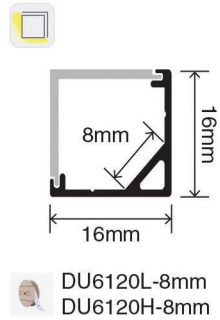

# Slim Linear Profile

## LIGHT SOURCE

	DU6120L-4mm	DU6120L-8mm	DU6120H-8mm	DU6300L-8mm	DU6300H-8mm	DU6280L-10mm	DU6280H-10mm
Color temperature	2700 K 3000 K 4000 K 5000 K 6000 K	2700 K 3000 K 4000 K 5000 K 6000 K	2700 K 3000 K 4000 K 5000 K 6000 K	2700 K 3000 K 4000 K 5000 K 6000 K	2700 K 3000 K 4000 K 5000 K 6000 K	2700 K 3000 K 4000 K 5000 K 6000 K	2700 K 3000 K 4000 K 5000 K 6000 K
Color Rendering Index	>90	>90	>90	>90	>90	>90	>90
Lumen output / meter	500lm	550lm	1050 lm	750 lm	1200 lm	850 lm	1600 lm
Voltage input	24V	24V	24V	24V	24V	24V	24V
Power/meter	5 W/m	6 W/m	13 W/m	8 W/m	13 W/m	8 W/m	15 W/m
Waterproof grade	IP33	IP33	IP33	IP33	IP33	IP33	IP33
Size	5000*4*12mm	5000*8*12mm	5000*8*12mm	5000*8*12mm	5000*8*12mm	5000*10*12mm	5000*10*12mm
LEDs / meter	120	120	300	300	300	280	280
Cutting unit	50mm (6)	50mm (6)	50mm (6)	20mm (6)	20mm (6)	50mm (14)	50mm (14)

## POWER SUPPLY

	DUD-24V-025W	DUD-24V-065W	DUD-24V-100W	DU-24-065W	DU-24-100W
Dimming Mode	0-10VDC, PWM, Resistance	0-10VDC, PWM, Resistance	0-10VDC, PWM, Resistance	On / Off	On / Off
Voltage input	100-277VAC 50-60Hz	100-277VAC 50-60Hz	100-277VAC 50-60Hz	100-277VAC 50-60Hz	100-277VAC 50-60Hz
Voltage output	24VDC	24VDC	24VDC	24VDC	24VDC
Current output	1050mA	2800mA	4100mA	2700mA	4170mA
Power	25W	65W	100W	65W	100W
Size	330*21*20mm	363*34.5*22.5mm	390*38*28.5MM	400*24.5*22MM	420*30.5*26MM