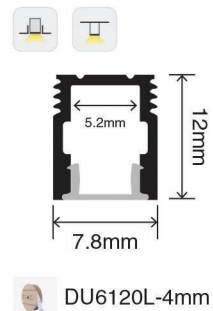

# Slim Linear Profile

## LIGHT SOURCE

	DU6120L-4mm	DU6120L-8mm	DU6120H-8mm	DU6300L-8mm	DU6300H-8mm	DU6280L-10mm	DU6280H-10mm
Color temperature	2700 K 3000 K 4000 K 5000 K 6000 K	2700 K 3000 K 4000 K 5000 K 6000 K	2700 K 3000 K 4000 K 5000 K 6000 K	2700 K 3000 K 4000 K 5000 K 6000 K	2700 K 3000 K 4000 K 5000 K 6000 K	2700 K 3000 K 4000 K 5000 K 6000 K	2700 K 3000 K 4000 K 5000 K 6000 K
Color Rendering Index	>90	>90	>90	>90	>90	>90	>90
Lumen output / meter	500lm	550lm	1050 lm	750 lm	1200 lm	850 lm	1600 lm
Voltage input	24V	24V	24V	24V	24V	24V	24V
Power/meter	5 W/m	6 W/m	13 W/m	8 W/m	13 W/m	8 W/m	15 W/m
Waterproof grade	IP33	IP33	IP33	IP33	IP33	IP33	IP33
Size	5000*4*12mm	5000*8*12mm	5000*8*12mm	5000*8*12mm	5000*8*12mm	5000*10*12mm	5000*10*12mm
LEDs / meter	120	120	300	300	300	280	280
Cutting unit	50mm (6)	50mm (6)	50mm (6)	20mm (6)	20mm (6)	50mm (14)	50mm (14)

## POWER SUPPLY

	DUD-24V-025W	DUD-24V-065W	DUD-24V-100W	DU-24-065W	DU-24-100W
Dimming Mode	0-10VDC, PWM, Resistance	0-10VDC, PWM, Resistance	0-10VDC, PWM, Resistance	On / Off	On / Off
Voltage input	100-277VAC 50-60Hz	100-277VAC 50-60Hz	100-277VAC 50-60Hz	100-277VAC 50-60Hz	100-277VAC 50-60Hz
Voltage output	24VDC	24VDC	24VDC	24VDC	24VDC
Current output	1050mA	2800mA	4100mA	2700mA	4170mA
Power	25W	65W	100W	65W	100W
Size	330*21*20mm	363*34.5*22.5mm	390*38*28.5MM	400*24.5*22MM	420*30.5*26MM