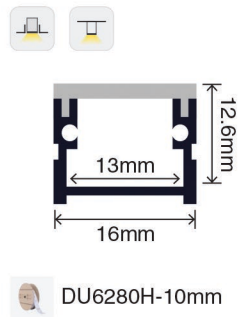

# Slim Linear Profile

## LIGHT SOURCE

	DU6120L-4mm	DU6120L-8mm	DU6120H-8mm	DU6300L-8mm	DU6300H-8mm	DU6280L-10mm	DU6280H-10mm
Color temperature	2700 K 3000 K 4000 K 5000 K 6000 K	2700 K 3000 K 4000 K 5000 K 6000 K	2700 K 3000 K 4000 K 5000 K 6000 K	2700 K 3000 K 4000 K 5000 K 6000 K	2700 K 3000 K 4000 K 5000 K 6000 K	2700 K 3000 K 4000 K 5000 K 6000 K	2700 K 3000 K 4000 K 5000 K 6000 K
Color Rendering Index	>90	>90	>90	>90	>90	>90	>90
Lumen output / meter	500lm	550lm	1050 lm	750 lm	1200 lm	850 lm	1600 lm
Voltage input	24V	24V	24V	24V	24V	24V	24V
Power/meter	5 W/m	6 W/m	13 W/m	8 W/m	13 W/m	8 W/m	15 W/m
Waterproof grade	IP33	IP33	IP33	IP33	IP33	IP33	IP33
Size	5000*4*12mm	5000*8*12mm	5000*8*12mm	5000*8*12mm	5000*8*12mm	5000*10*12mm	5000*10*12mm
LEDs / meter	120	120	300	300	300	280	280
Cutting unit	50mm (6)	50mm (6)	50mm (6)	20mm (6)	20mm (6)	50mm (14)	50mm (14)

## POWER SUPPLY

	DUD-24V-025W	DUD-24V-065W	DUD-24V-100W	DU-24-065W	DU-24-100W
Dimming Mode	0-10VDC, PWM, Resistance	0-10VDC, PWM, Resistance	0-10VDC, PWM, Resistance	On / Off	On / Off
Voltage input	100-277VAC 50-60Hz	100-277VAC 50-60Hz	100-277VAC 50-60Hz	100-277VAC 50-60Hz	100-277VAC 50-60Hz
Voltage output	24VDC	24VDC	24VDC	24VDC	24VDC
Current output	1050mA	2800mA	4100mA	2700mA	4170mA
Power	25W	65W	100W	65W	100W
Size	330*21*20mm	363*34.5*22.5mm	390*38*28.5MM	400*24.5*22MM	420*30.5*26MM