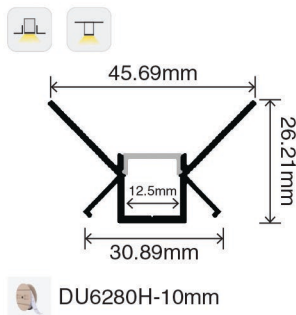

# Slim Linear Profile

## LIGHT SOURCE

	DU6120L-4mm	DU6120L-8mm	DU6120H-8mm	DU6300L-8mm	DU6300H-8mm	DU6280L-10mm	DU6280H-10mm
Color temperature	2700 K 3000 K 4000 K 5000 K 6000 K	2700 K 3000 K 4000 K 5000 K 6000 K	2700 K 3000 K 4000 K 5000 K 6000 K	2700 K 3000 K 4000 K 5000 K 6000 K	2700 K 3000 K 4000 K 5000 K 6000 K	2700 K 3000 K 4000 K 5000 K 6000 K	2700 K 3000 K 4000 K 5000 K 6000 K
Color Rendering Index	>90	>90	>90	>90	>90	>90	>90
Lumen output / meter	500lm	550lm	1050 lm	750 lm	1200 lm	850 lm	1600 lm
Voltage input	24V	24V	24V	24V	24V	24V	24V
Power/meter	5 W/m	6 W/m	13 W/m	8 W/m	13 W/m	8 W/m	15 W/m
Waterproof grade	IP33	IP33	IP33	IP33	IP33	IP33	IP33
Size	5000*4*12mm	5000*8*12mm	5000*8*12mm	5000*8*12mm	5000*8*12mm	5000*10*12mm	5000*10*12mm
LEDs / meter	120	120	300	300	300	280	280
Cutting unit	50mm (6)	50mm (6)	50mm (6)	20mm (6)	20mm (6)	50mm (14)	50mm (14)

## POWER SUPPLY

	DUD-24V-025W	DUD-24V-065W	DUD-24V-100W	DU-24-065W	DU-24-100W
Dimming Mode	0-10VDC, PWM, Resistance	0-10VDC, PWM, Resistance	0-10VDC, PWM, Resistance	On / Off	On / Off
Voltage input	100-277VAC 50-60Hz	100-277VAC 50-60Hz	100-277VAC 50-60Hz	100-277VAC 50-60Hz	100-277VAC 50-60Hz
Voltage output	24VDC	24VDC	24VDC	24VDC	24VDC
Current output	1050mA	2800mA	4100mA	2700mA	4170mA
Power	25W	65W	100W	65W	100W
Size	330*21*20mm	363*34.5*22.5mm	390*38*28.5MM	400*24.5*22MM	420*30.5*26MM