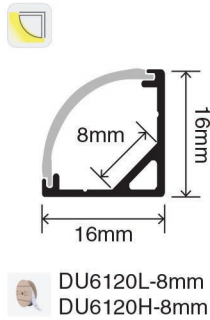

# Slim Linear Profile

## LIGHT SOURCE

	DU6120L-4mm	DU6120L-8mm	DU6120H-8mm	DU6300L-8mm	DU6300H-8mm	DU6280L-10mm	DU6280H-10mm
Color temperature	2700 K 3000 K 4000 K 5000 K 6000 K	2700 K 3000 K 4000 K 5000 K 6000 K	2700 K 3000 K 4000 K 5000 K 6000 K	2700 K 3000 K 4000 K 5000 K 6000 K	2700 K 3000 K 4000 K 5000 K 6000 K	2700 K 3000 K 4000 K 5000 K 6000 K	2700 K 3000 K 4000 K 5000 K 6000 K
Color Rendering Index	>90	>90	>90	>90	>90	>90	>90
Lumen output / meter	500lm	550lm	1050 lm	750 lm	1200 lm	850 lm	1600 lm
Voltage input	24V	24V	24V	24V	24V	24V	24V
Power/meter	5 W/m	6 W/m	13 W/m	8 W/m	13 W/m	8 W/m	15 W/m
Waterproof grade	IP33	IP33	IP33	IP33	IP33	IP33	IP33
Size	5000*4*12mm	5000*8*12mm	5000*8*12mm	5000*8*12mm	5000*8*12mm	5000*10*12mm	5000*10*12mm
LEDs / meter	120	120	300	300	300	280	280
Cutting unit	50mm (6)	50mm (6)	50mm (6)	20mm (6)	20mm (6)	50mm (14)	50mm (14)

## POWER SUPPLY

	DUD-24V-025W	DUD-24V-065W	DUD-24V-100W	DU-24-065W	DU-24-100W
Dimming Mode	0-10VDC, PWM, Resistance	0-10VDC, PWM, Resistance	0-10VDC, PWM, Resistance	On / Off	On / Off
Voltage input	100-277VAC 50-60Hz	100-277VAC 50-60Hz	100-277VAC 50-60Hz	100-277VAC 50-60Hz	100-277VAC 50-60Hz
Voltage output	24VDC	24VDC	24VDC	24VDC	24VDC
Current output	1050mA	2800mA	4100mA	2700mA	4170mA
Power	25W	65W	100W	65W	100W
Size	330*21*20mm	363*34.5*22.5mm	390*38*28.5MM	400*24.5*22MM	420*30.5*26MM