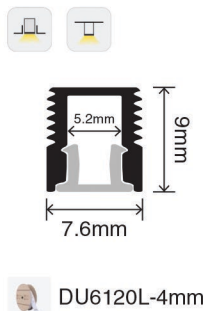

# Slim Linear Profile

## LIGHT SOURCE

	DU6120L-4mm	DU6120L-8mm	DU6120H-8mm	DU6300L-8mm	DU6300H-8mm	DU6280L-10mm	DU6280H-10mm
Color temperature	2700 K 3000 K 4000 K 5000 K 6000 K	2700 K 3000 K 4000 K 5000 K 6000 K	2700 K 3000 K 4000 K 5000 K 6000 K	2700 K 3000 K 4000 K 5000 K 6000 K	2700 K 3000 K 4000 K 5000 K 6000 K	2700 K 3000 K 4000 K 5000 K 6000 K	2700 K 3000 K 4000 K 5000 K 6000 K
Color Rendering Index	>90	>90	>90	>90	>90	>90	>90
Lumen output / meter	500lm	550lm	1050 lm	750 lm	1200 lm	850 lm	1600 lm
Voltage input	24V	24V	24V	24V	24V	24V	24V
Power/meter	5 W/m	6 W/m	13 W/m	8 W/m	13 W/m	8 W/m	15 W/m
Waterproof grade	IP33	IP33	IP33	IP33	IP33	IP33	IP33
Size	5000*4*12mm	5000*8*12mm	5000*8*12mm	5000*8*12mm	5000*8*12mm	5000*10*12mm	5000*10*12mm
LEDs / meter	120	120	300	300	300	280	280
Cutting unit	50mm (6)	50mm (6)	50mm (6)	20mm (6)	20mm (6)	50mm (14)	50mm (14)

## POWER SUPPLY

	DUD-24V-025W	DUD-24V-065W	DUD-24V-100W	DU-24-065W	DU-24-100W
Dimming Mode	0-10VDC, PWM, Resistance	0-10VDC, PWM, Resistance	0-10VDC, PWM, Resistance	On / Off	On / Off
Voltage input	100-277VAC 50-60Hz	100-277VAC 50-60Hz	100-277VAC 50-60Hz	100-277VAC 50-60Hz	100-277VAC 50-60Hz
Voltage output	24VDC	24VDC	24VDC	24VDC	24VDC
Current output	1050mA	2800mA	4100mA	2700mA	4170mA
Power	25W	65W	100W	65W	100W
Size	330*21*20mm	363*34.5*22.5mm	390*38*28.5MM	400*24.5*22MM	420*30.5*26MM