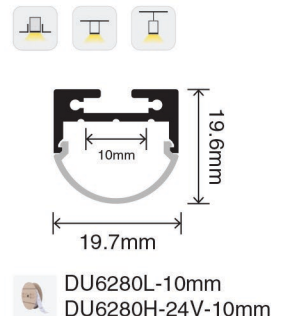

# Slim Linear Profile

## LIGHT SOURCE

	DU6120L-4mm	DU6120L-8mm	DU6120H-8mm	DU6300L-8mm	DU6300H-8mm	DU6280L-10mm	DU6280H-10mm
Color temperature	2700 K 3000 K 4000 K 5000 K 6000 K	2700 K 3000 K 4000 K 5000 K 6000 K	2700 K 3000 K 4000 K 5000 K 6000 K	2700 K 3000 K 4000 K 5000 K 6000 K	2700 K 3000 K 4000 K 5000 K 6000 K	2700 K 3000 K 4000 K 5000 K 6000 K	2700 K 3000 K 4000 K 5000 K 6000 K
Color Rendering Index	>90	>90	>90	>90	>90	>90	>90
Lumen output / meter	500lm	550lm	1050 lm	750 lm	1200 lm	850 lm	1600 lm
Voltage input	24V	24V	24V	24V	24V	24V	24V
Power/meter	5 W/m	6 W/m	13 W/m	8 W/m	13 W/m	8 W/m	15 W/m
Waterproof grade	IP33	IP33	IP33	IP33	IP33	IP33	IP33
Size	5000*4*12mm	5000*8*12mm	5000*8*12mm	5000*8*12mm	5000*8*12mm	5000*10*12mm	5000*10*12mm
LEDs / meter	120	120	300	300	300	280	280
Cutting unit	50mm (6)	50mm (6)	50mm (6)	20mm (6)	20mm (6)	50mm (14)	50mm (14)

## POWER SUPPLY

	DUD-24V-025W	DUD-24V-065W	DUD-24V-100W	DU-24-065W	DU-24-100W
Dimming Mode	0-10VDC, PWM, Resistance	0-10VDC, PWM, Resistance	0-10VDC, PWM, Resistance	On / Off	On / Off
Voltage input	100-277VAC 50-60Hz	100-277VAC 50-60Hz	100-277VAC 50-60Hz	100-277VAC 50-60Hz	100-277VAC 50-60Hz
Voltage output	24VDC	24VDC	24VDC	24VDC	24VDC
Current output	1050mA	2800mA	4100mA	2700mA	4170mA
Power	25W	65W	100W	65W	100W
Size	330*21*20mm	363*34.5*22.5mm	390*38*28.5MM	400*24.5*22MM	420*30.5*26MM