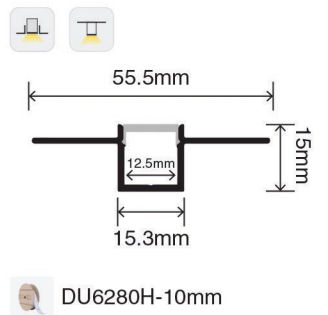

# Slim Linear Profile

## LIGHT SOURCE

	DU6120L-4mm	DU6120L-8mm	DU6120H-8mm	DU6300L-8mm	DU6300H-8mm	DU6280L-10mm	DU6280H-10mm
Color temperature	2700 K 3000 K 4000 K 5000 K 6000 K	2700 K 3000 K 4000 K 5000 K 6000 K	2700 K 3000 K 4000 K 5000 K 6000 K	2700 K 3000 K 4000 K 5000 K 6000 K	2700 K 3000 K 4000 K 5000 K 6000 K	2700 K 3000 K 4000 K 5000 K 6000 K	2700 K 3000 K 4000 K 5000 K 6000 K
Color Rendering Index	>90	>90	>90	>90	>90	>90	>90
Lumen output / meter	500lm	550lm	1050 lm	750 lm	1200 lm	850 lm	1600 lm
Voltage input	24V	24V	24V	24V	24V	24V	24V
Power/meter	5 W/m	6 W/m	13 W/m	8 W/m	13 W/m	8 W/m	15 W/m
Waterproof grade	IP33	IP33	IP33	IP33	IP33	IP33	IP33
Size	5000*4*12mm	5000*8*12mm	5000*8*12mm	5000*8*12mm	5000*8*12mm	5000*10*12mm	5000*10*12mm
LEDs / meter	120	120	300	300	300	280	280
Cutting unit	50mm (6)	50mm (6)	50mm (6)	20mm (6)	20mm (6)	50mm (14)	50mm (14)

## POWER SUPPLY

	DUD-24V-025W	DUD-24V-065W	DUD-24V-100W	DU-24-065W	DU-24-100W
Dimming Mode	0-10VDC, PWM, Resistance	0-10VDC, PWM, Resistance	0-10VDC, PWM, Resistance	On / Off	On / Off
Voltage input	100-277VAC 50-60Hz	100-277VAC 50-60Hz	100-277VAC 50-60Hz	100-277VAC 50-60Hz	100-277VAC 50-60Hz
Voltage output	24VDC	24VDC	24VDC	24VDC	24VDC
Current output	1050mA	2800mA	4100mA	2700mA	4170mA
Power	25W	65W	100W	65W	100W
Size	330*21*20mm	363*34.5*22.5mm	390*38*28.5MM	400*24.5*22MM	420*30.5*26MM