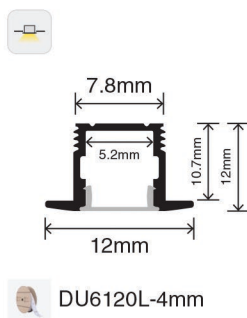

# Slim Linear Profile

## LIGHT SOURCE

	DU6120L-4mm	DU6120L-8mm	DU6120H-8mm	DU6300L-8mm	DU6300H-8mm	DU6280L-10mm	DU6280H-10mm
Color temperature	2700 K 3000 K 4000 K 5000 K 6000 K	2700 K 3000 K 4000 K 5000 K 6000 K	2700 K 3000 K 4000 K 5000 K 6000 K	2700 K 3000 K 4000 K 5000 K 6000 K	2700 K 3000 K 4000 K 5000 K 6000 K	2700 K 3000 K 4000 K 5000 K 6000 K	2700 K 3000 K 4000 K 5000 K 6000 K
Color Rendering Index	>90	>90	>90	>90	>90	>90	>90
Lumen output / meter	500lm	550lm	1050 lm	750 lm	1200 lm	850 lm	1600 lm
Voltage input	24V	24V	24V	24V	24V	24V	24V
Power/meter	5 W/m	6 W/m	13 W/m	8 W/m	13 W/m	8 W/m	15 W/m
Waterproof grade	IP33	IP33	IP33	IP33	IP33	IP33	IP33
Size	5000*4*12mm	5000*8*12mm	5000*8*12mm	5000*8*12mm	5000*8*12mm	5000*10*12mm	5000*10*12mm
LEDs / meter	120	120	300	300	300	280	280
Cutting unit	50mm (6)	50mm (6)	50mm (6)	20mm (6)	20mm (6)	50mm (14)	50mm (14)

## POWER SUPPLY

	DUD-24V-025W	DUD-24V-065W	DUD-24V-100W	DU-24-065W	DU-24-100W
Dimming Mode	0-10VDC, PWM, Resistance	0-10VDC, PWM, Resistance	0-10VDC, PWM, Resistance	On / Off	On / Off
Voltage input	100-277VAC 50-60Hz	100-277VAC 50-60Hz	100-277VAC 50-60Hz	100-277VAC 50-60Hz	100-277VAC 50-60Hz
Voltage output	24VDC	24VDC	24VDC	24VDC	24VDC
Current output	1050mA	2800mA	4100mA	2700mA	4170mA
Power	25W	65W	100W	65W	100W
Size	330*21*20mm	363*34.5*22.5mm	390*38*28.5MM	400*24.5*22MM	420*30.5*26MM