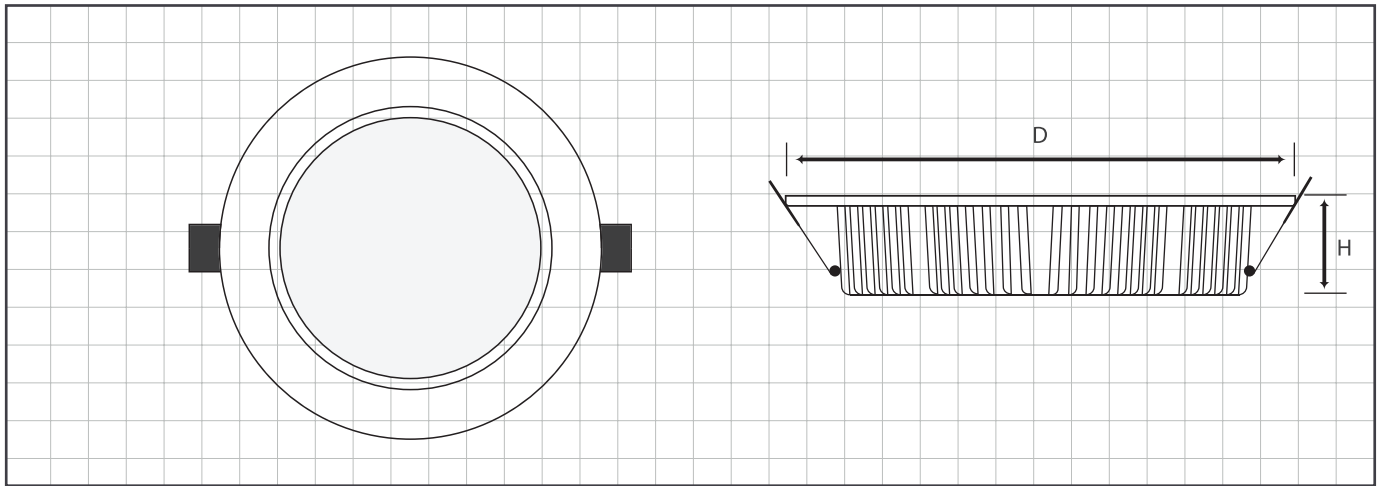

■ Technical Specification

	LV-ULTA-7W	LV-ULTA-12W	LV-ULTA-16W
Power	7W	12W	16W
Efficiency	100lm/w	100lm/w	100lm/w
Luminous flux [lm]	700 lm	1200 lm	1600 lm
CRI	>90	>90	>90
Inbut Voltage	AC100-265V	AC100-265V	AC100-265V
Beam Angle	180°	180°	180°
Chip	SMD OSRAM	SMD OSRAM	SMD OSRAM
Driver	EAGLERISE	EAGLERISE	EAGLERISE
Body Color	White	White	White
Dimension	Ø100 X H25mm	Ø120 X H25mm	Ø145 X H30mm
Cut-out	70mm	100mm	120mm
EAN	6925222037808	6925222037815	6925222037822

■ Technical Drawing

■ Features

180° Beam Angle

slim body