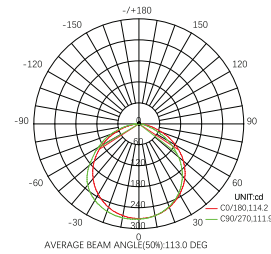

**The Base of LED strip width, typically measured in millimeters, refers to the physical dimension of the strip from one edge to the other, with common widths ranging from 5mm to 20mm.**

**The type of LED Chip**

## Specialty Applications

---

Events and Stages

Terrarium Lighting

Ultraviolet (UV)

Art Displays

**RGB  
LED STRIP**

	LVS-RGB-60L	LVS-RGB-96L	LVS-RGB-120L	LVS-RGB-140L
Power:	8-9W	10-12 W	11-13 W	12-14 W
Array:	Single Line	Double Line	Double Line	Triple Line
FPC:	10 mm	12 mm	12 mm	14 mm
Input Voltage:	AC220V	AC220V	AC220V	AC220V
IP Rate:	IP65	IP65	IP65	IP65
Chip:	5050	5050	5050	5050
CRI:	>80	>80	>80	>80
Led QTY:	60 Led/m	96 Led/m	120 Led/m	140 Led/m
Length\Roll:	50 - 100 m	50 - 100 m	50 - 100 m	50 - 100 m