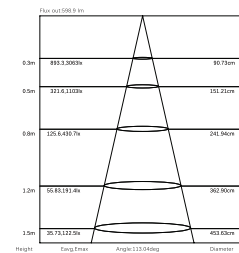

**The Base of LED strip width, typically measured in millimeters, refers to the physical dimension of the strip from one edge to the other, with common widths ranging from 5mm to 20mm.**

**The type of LED Chip**

## Specialty Applications

---

Events and Stages

Terrarium Lighting

Ultraviolet (UV)

Art Displays

**RGB  
LED STRIP**

	LVS-RGB-60L	LVS-RGB-96L	LVS-RGB-120L	LVS-RGB-140L
Power:	8-9W	10-12 W	11-13 W	12-14 W
Array:	Single Line	Double Line	Double Line	Triple Line
FPC:	10 mm	12 mm	12 mm	14 mm
Input Voltage:	AC220V	AC220V	AC220V	AC220V
IP Rate:	IP65	IP65	IP65	IP65
Chip:	5050	5050	5050	5050
CRI:	>80	>80	>80	>80
Led QTY:	60 Led/m	96 Led/m	120 Led/m	140 Led/m
Length\Roll:	50 - 100 m	50 - 100 m	50 - 100 m	50 - 100 m