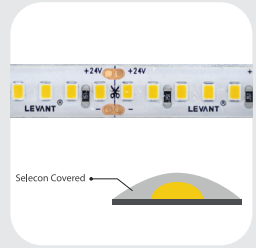

# LED STRIP

**LED STRIP :** *An LED strip light is a flexible circuit board that is populated with LEDs that you can stick almost anywhere you want to add powerful lighting in a variety of colors and brightnesses.*

**Input Voltage Direct Voltage ( DC 12V )**

**Input Voltage Direct Voltage ( DC 24V )**

**Input Voltage Alternating Voltage ( DC 24V )**

**surface-mounted device LEDs (SMD LEDs)**

**(chip on board)**

**IP RATE : A way of showing the effectiveness of electrical enclosures in blocking foreign bodies such as dust, moisture, liquids, and accidental contact**

**The Base of LED strip width, typically measured in millimeters, refers to the physical dimension of the strip from one edge to the other, with common widths ranging from 5mm to 20mm.**

**The type of LED Chip**