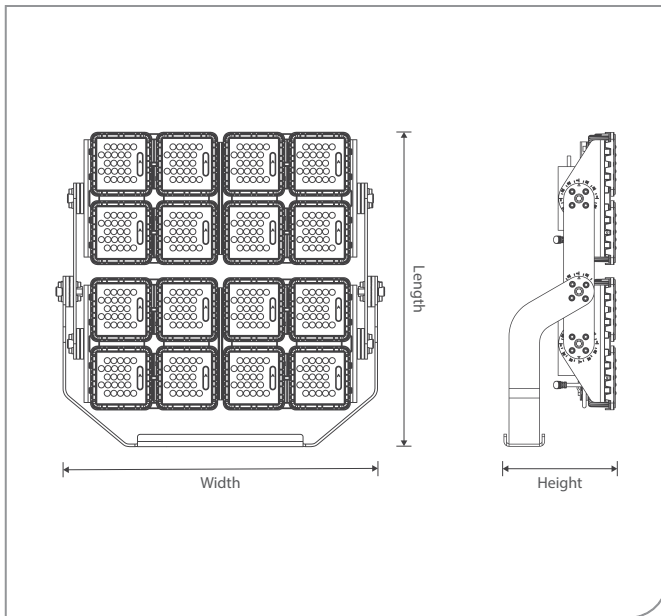

Applications

Stadium

Airport

Port

Parking lot

Electrical Specifications

- Rated Supply Voltage: 220-240V
- Frequency: 50/60Hz

Technical Drawing

Dimensions

Model	Length	Width	Height
DUAPFLXP-300	335mm	600mm	220mm
DUAPFLXP-400	335mm	600mm	220mm
DUAPFLXP-500	335mm	600mm	220mm
DUAPFLXP-600	615mm	645mm	220mm
DUAPFLXP-800	615mm	645mm	220mm
DUAPFLXP-900	615mm	645mm	220mm
DUAPFLXP-1000	615mm	645mm	220mm
DUAPFLXP-1200	900mm	655mm	220mm
DUAPFLXP-1500	900mm	655mm	220mm

Photometric Diagrams

25°

40°

60°

Technical Specifications

Model	Power [W]	LED type	Luminous flux [lm]	Luminous efficacy [lm/W]	CCT [K]	Beam angle	CRI [Ra]	Net weight [kg]
DUAPFLXP-300	300W	SMD LEDs	49500 lm	165 lm/W	3000K	25°	>70	13 kg
DUAPFLXP-400	400W		66000 lm					13 kg
DUAPFLXP-500	500W		82500 lm					13 kg
DUAPFLXP-600	600W		99000 lm					26.1 kg
DUAPFLXP-800	800W		132000 lm					26.1 kg
DUAPFLXP-900	900W		148500 lm					26.1 kg
DUAPFLXP-1000	1000W		165000 lm					26.1 kg
DUAPFLXP-1200	1200W		198000 lm					39.9 kg
DUAPFLXP-1500	1500W		247500 lm					39.9 kg