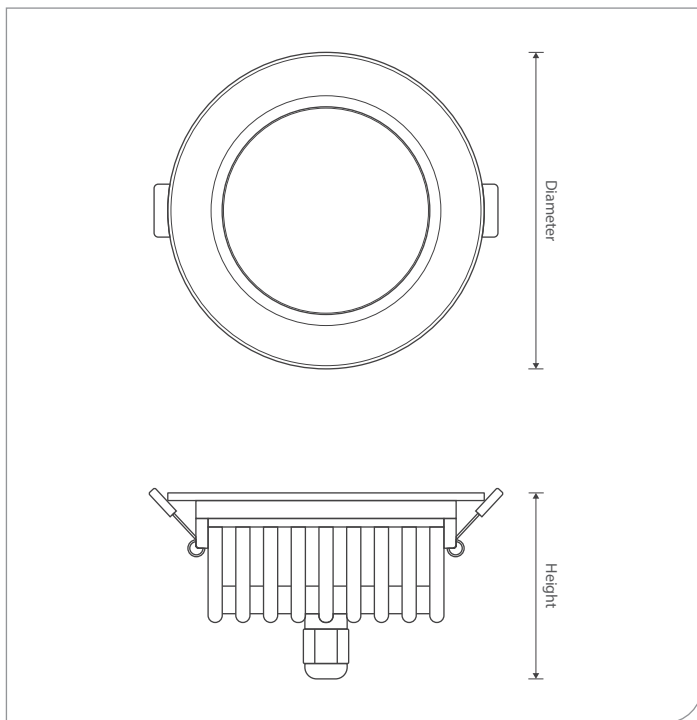

Bello W

DOWNLIGHTS

Description

Bello W, LED Downlight, uses SMD LEDs for indoor and outdoor applications. Housing is made of Die-casted Aluminum.

Product Features

- SMD LEDs
- High-quality Opal diffuser
- Installation: Recessed Mounted
- 0-1/10V dimming, DALI dimming (optional)
- IP rating: IP65
- Life-span: 50,000 hours

Electrical Specifications

- Rated Supply Voltage: 220-240V
- Frequency: 50/60Hz

Applications

Saunas

Washrooms

Restaurants

Technical Drawing

Dimensions

Model	Diameter	Height
DUBEW-07	Φ 90mm	67mm
DUBEW-12	Φ 108mm	72mm

Technical Specifications

Model	Power [W]	LED type	Luminous flux [lm]	Luminous efficacy [lm/W]	CCT [K]	Beam angle	Cut-out [mm]	CRI [Ra]
DUBEW-07	7W	SMD LED	630 lm	90 lm/W	3000K	90°	78mm	>80
DUBEW-12	12W		1080 lm		4000K		95mm	
					6500K			