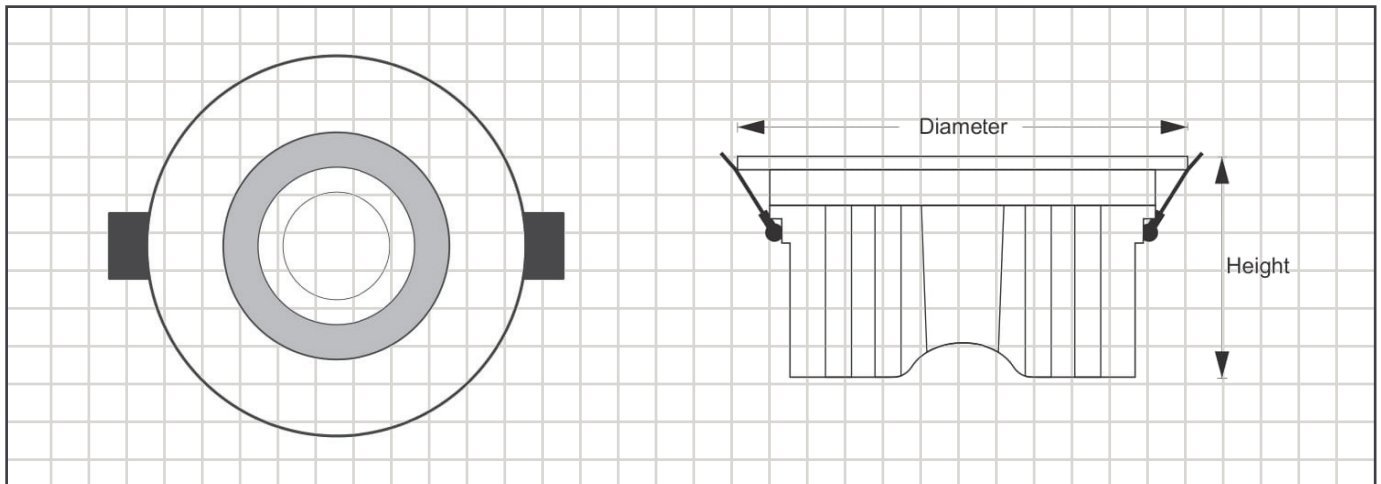

■ Technical Specification

	LV-CLACECO-7W	LV-CLACECO-10W	LV-CLACECO-20W	LV-CLACECO-30W	LV-CLACECO-40W
Power	7W	10W	20W	30W	40W
LUMINOUS: flux (lm)	120 lm/w	120 lm/w	120 lm/w	120 lm/w	120 lm/w
CRI	>80	>80	>80	>80	>80
Inbut Voltage	AC 85-265V	AC 85-265V	AC 85-265V	AC 85-265V	AC 85-265V
Beam Angel	40°	40°	40°	40°	40°
Chip	COB	COB	COB	COB	COB
Driver	isolated	isolated	isolated	isolated	isolated
Body Color	White	White	White	White	White
Dimension	D90*H65mm	D115*H90mm	D140*H115mm	D200*H160mm	D230*H195mm
Cut-Out	65mm	90mm	115mm	160mm	195mm
EAN	6925222003551	6925222003520	6925222003568	6925222003544	6925222003513

■ Technical Drawing

Driver Brand Options

LEVANT **MW** **DONE** **MOSO** **PHILIPS**
LIFUD

Chip Brand Options

OSRAM **LUMILEDS** **bridgelux** **EPISTAR**
CREE **SAMSUNG**

IP20

NO FLICKER

CCT (K)
6000K 4000K 3000K

Body color

Life Span
35000h

Efficiency
120 lm/w

40° Beam Angel

Application

General Lighting

Show Room

Office

Healthcare

Education