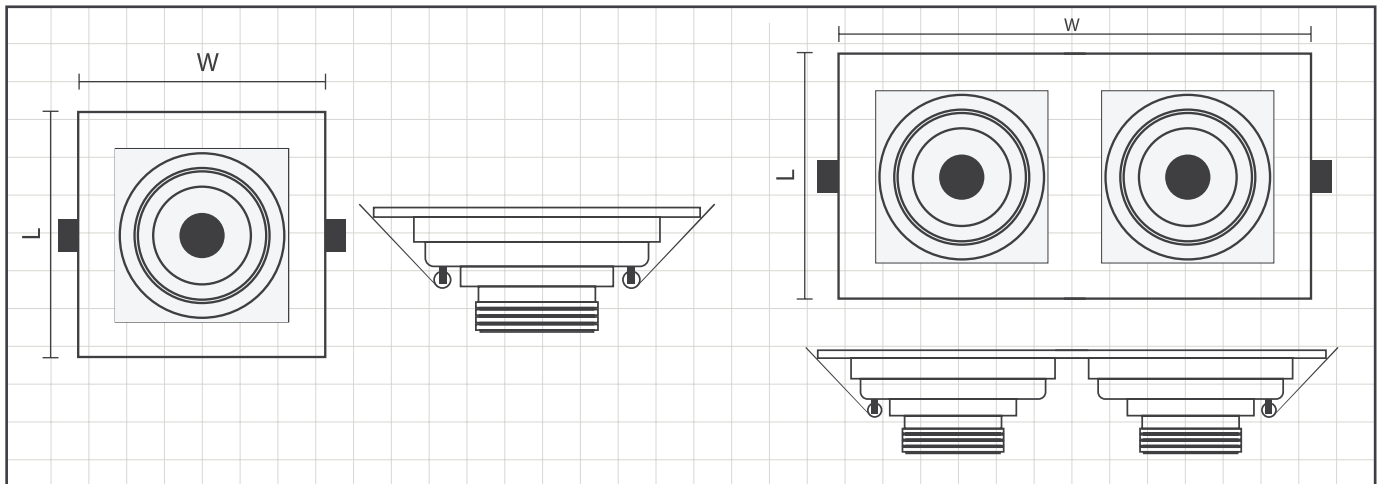

CUADRADO

The Cuadrado spot light is a modern and sleek lighting solution for any room. It features a square frame with a clear, bright white body that emits a free flicker and bright white light. This recessed ceiling spotlight is perfect for technical lighting in interior spaces and is compatible with energy-saving LED bulbs .

but the spotlight is ideal for illuminating hallways, entryways, and corridors.

Invest in the Cuadrado spot light for a stylish and functional lighting solution.

TYPE

SpotLight - Recessed

■ Technical Specification

Model	LV-DDHR-SO	LV-DDHRDDO
Power	7W	2*7W
Efficiency	130 lm/w	130 lm/w
LUMINOUS: flux [lm]	910	1820
CRI	>80	>80
Power Factor	≥0.9	≥0.9
Inbut Voltage	AC 85-265V	AC 85-265V
Beam Angel	24°	24°
Chip	COB	COB
Driver	isolated	isolated
Body Color	White	White
Dimension	L100*W100mm	L100*W185mm
Cut-Out	☞ 90*90mm	☞ 90*180mm
EAN	6925222028844	6925222028820

■ Technical Drawing

■ Features

24° Beam Angel

A moving body at an angle of 25°

Driver Brand Options

LEVANT

Chip Brand Options

IP20