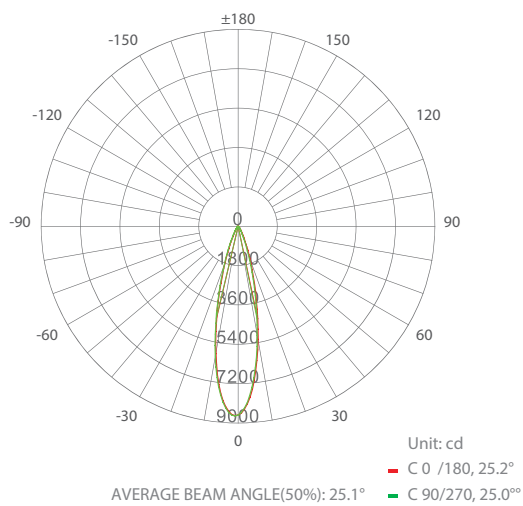

Flexible Wall Washer

LANDSCAPE LIGHTS

Description

Flexible Wall Washer, uses SMD LEDs for outdoor applications. Housing is made of silicone material.

Product Features

- SMD LEDs
- Good attenuation performance
- Good flexibility
- Bending diameter: 300mm
- Maximum Reach distance: 2.5m
- Working Temperature: -20°C to 50°C
- Material: Silicone
- 0-1/10V dimming, DALI dimming (optional)
- IP Rating: IP67
- Life Span: 50,000 hours

Applications

Building Facade

Landscape Lighting

Technical Drawings & Dimensions

Technical Specifications

Model	DU-FWT-FO2835-40-24-14.4-21mm			
Input Voltage	24VDC			
Min Cut	50mm			
Max Power	14.4W/m			
Lumens	1410 lm/m	1440 lm/m	1510 lm/m	1440 lm/m
CCT	2700K	3000K	4000K	6500K
LED Qty	40pcs/Meter			
CRI	Ra>80			
Beam Angle	15°, 30°, 45°, 60°			
IP Rating	IP67			
Length	5000mm			
Width	21mm			
Height	11.8mm			
Cutting Unit	50mm			

Photometric Diagram & Light Distribution Curve

Flux Out: 979.0lm