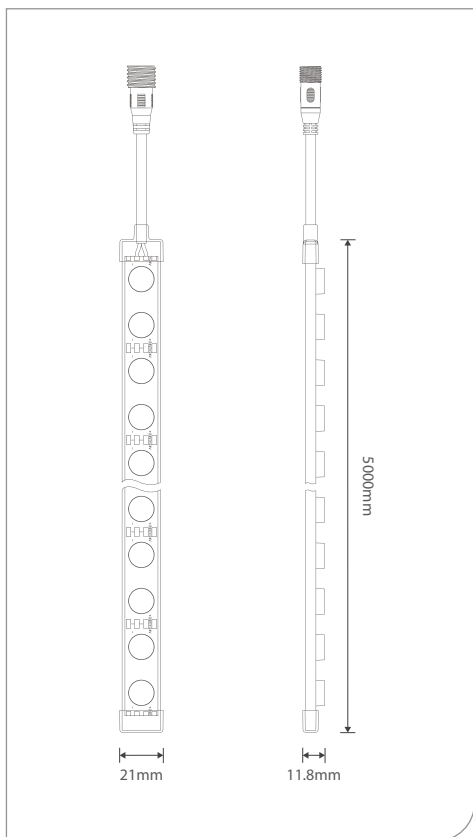

Flexible Wall Washer

LANDSCAPE LIGHTS

Description

Flexible Wall Washer, uses SMD LEDs for outdoor applications. Housing is made of silicone material.

Product Features

- SMD LEDs
- Good attenuation performance
- Good flexibility
- Bending diameter: 300mm
- Maximum Reach distance: 2.5m
- Working Temperature: -20°C to 50°C
- Material: Silicone
- 0-1/10V dimming, DALI dimming (optional)
- IP Rating: IP67
- Life Span: 50,000 hours

Applications

Building Facade

Landscape Lighting

Technical Drawings & Dimensions

Technical Specifications

Model	DU-FWT-FO2835-40-24-14.4-21mm			
Input Voltage	24VDC			
Min Cut	50mm			
Max Power	14.4W/m			
Lumens	1410 lm/m	1440 lm/m	1510 lm/m	1440 lm/m
CCT	2700K	3000K	4000K	6500K
LED Qty	40pcs/Meter			
CRI	Ra>80			
Beam Angle	15°, 30°, 45°, 60°			
IP Rating	IP67			
Length	5000mm			
Width	21mm			
Height	11.8mm			
Cutting Unit	50mm			

Photometric Diagram & Light Distribution Curve

Flux Out: 979.0lm