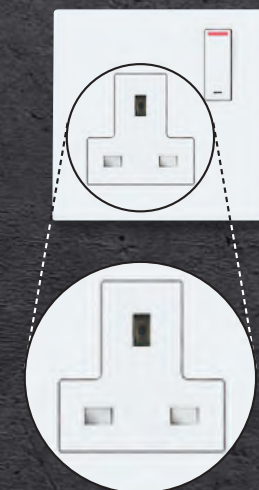

Socket Outlets

- Wide socket outlet secures insulation distance between contact and external metal parts improving safety.
- Long-life design, capable of 15,000 times at 13A 250V ~ full rating.
- Heat-resistant, highly conductive material is used for the socket contact and terminal point to reduce temperature increase.