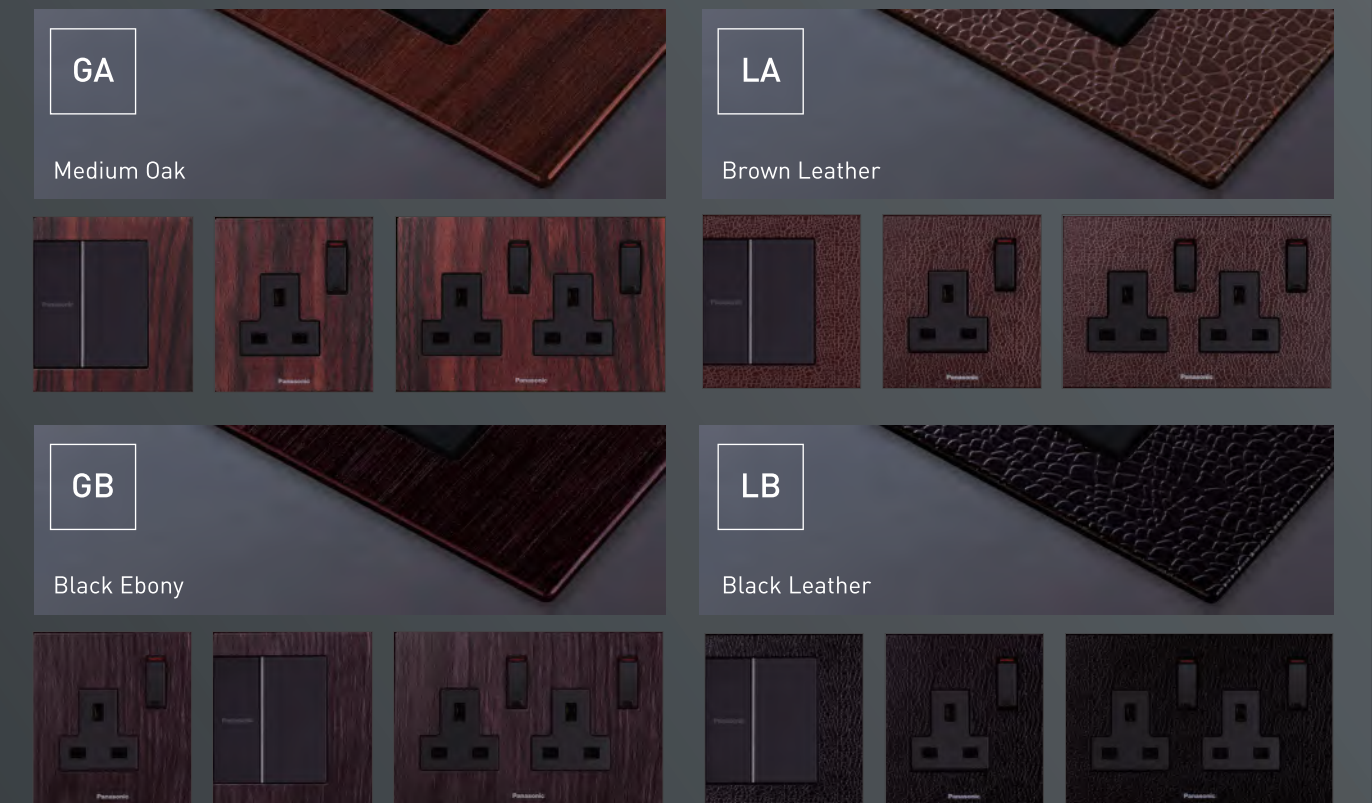

Model No[Plate] *Special order : Made by your request from Japan
Plate for Switch, Accessories: WTFB6503□-1 / 1G Socket: WTFB6101□-1 / 2G Socket: WTFB6102□-1