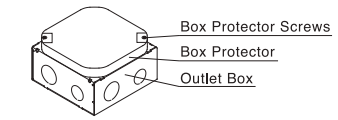

2. Making an Inlet for Cable

(1) Hit at the center of the box protector with hammer to make a hole.
(2) Trim concrete along the rim of the box protector.
(3) When install the Floor Outlet, loosen cover unit screws to remove the box protector.

3. Install the Floor Outlet to the Outlet Box

(1) Put the Floor Outlet into the Outlet Box by sliding the lever. Fasten the setting screws after opening the cover.
(Adjustable degree of product is 6 degrees)
(2) Check direction and position of the Floor Outlet.