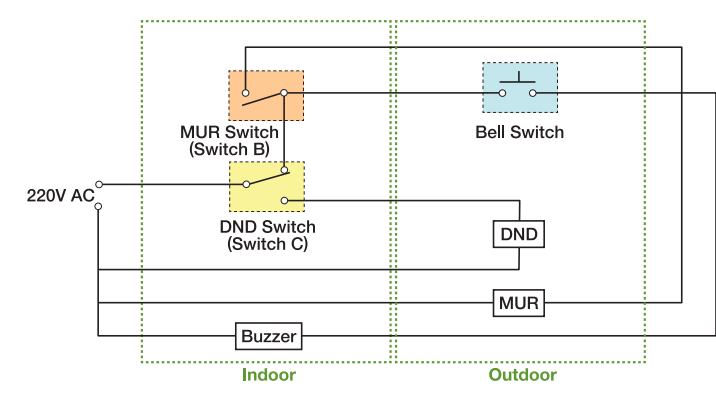

Wire Connection Diagram - Do Not Disturb, Make Up Room, Bell Push

S I M P L U S
BS-TYPE

S I M P L U S
BS-TYPE for Hotel

H A R M O N Y
BS-TYPE

FULL-COLOR WIDE SERIES
for HOTEL