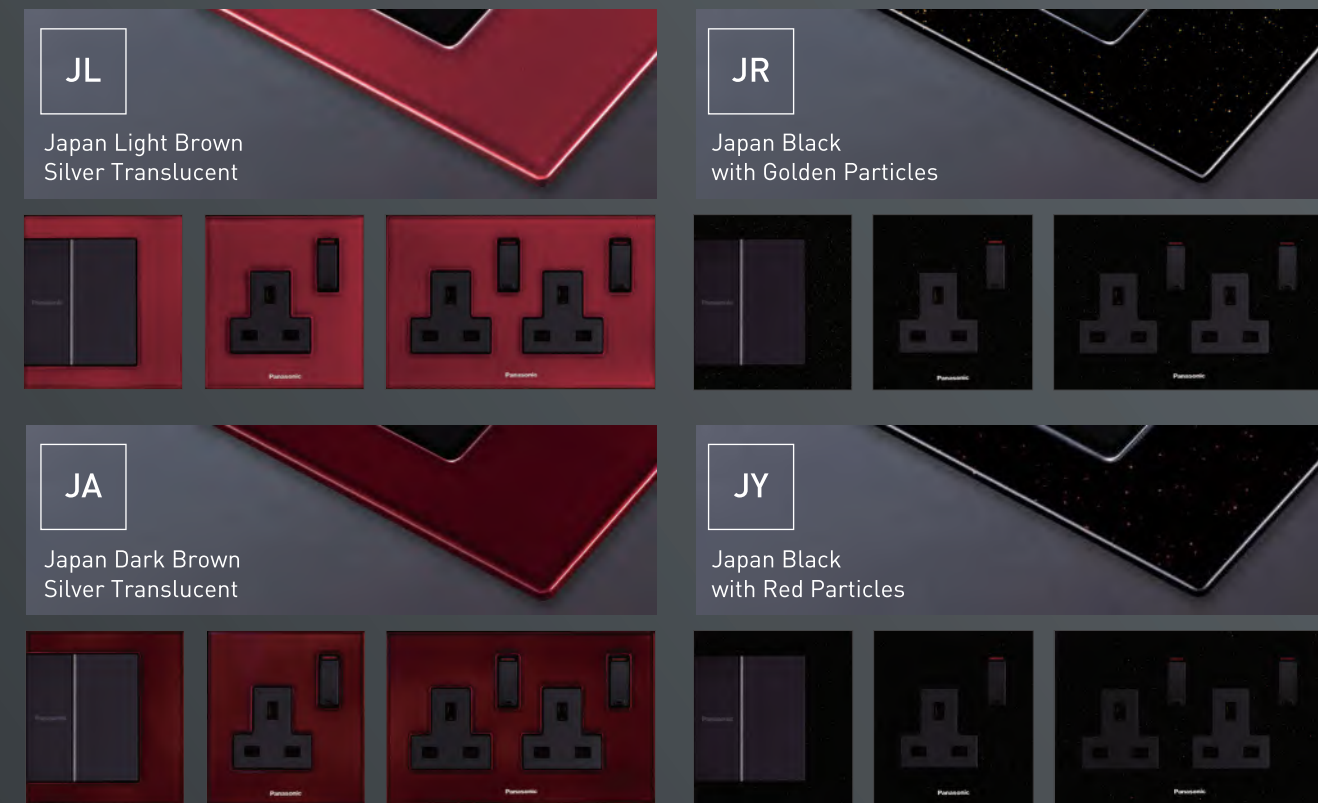

New  
**木** / **革**  
 Wood / Leather

Japan's latest ink-jet printing technology for natural texture and comfortable touch. Perfect to match with a wide variety of interior design styles.

Model No[Plate] \*Special order : Made by your request from Japan  
 Plate for Switch, Accessories: WTFB6503□-1 / 1G Socket: WTFB6101□-1 / 2G Socket: WTFB6102□-1