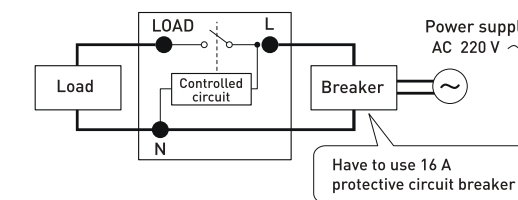

Electric Card Switch