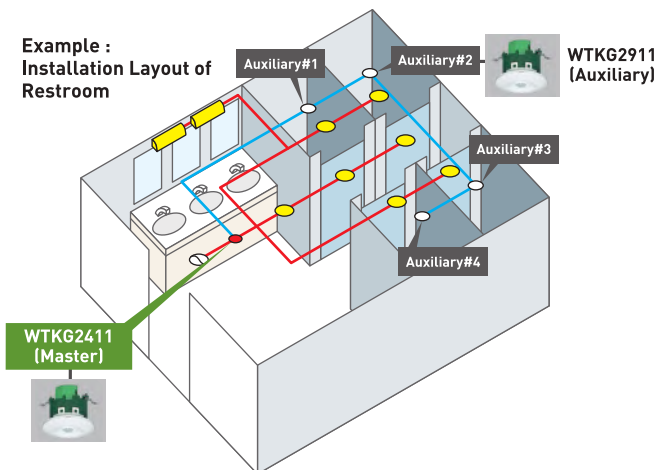

*Please strictly follow below condition for your comfortabel and safe use.

Wall Sensor Switch

WEBFP57311W-SA
White

NEW

Rating	220V-240V~ Incandescent Lamp 300W Flourescent Lamp 100W LED lamp 100W
Applicable Standard	IEC60669-2-1
Ambient Temperature	0°C — +35°C
Applicable Wire	Rigid Copper Conductor 1.5mm²-2.5mm²
Time-Out Delay	3 minutes±30 seconds
Daylight Sensor	Over 15 lux
Detectable Movement Speed	0.3m/seconds
Temperature of Detection	5°C or more

Ceiling Mounted Sensor - Master

WTKG2411
White

Rating	3A 220-240V~, Incandescent Lamp 660W Fluorescent Lamp 330W
Applicable Standard	IEC60669-2-1
Ambient Temperature	-10°C — +40°C
Applicable Wire	Rigid Copper Conductor 1.5mm²-2.5mm²
Size of Installation Hole(cm)	Ø7cm(+0.5cm)
Applicable Box	Square Box (Depth : 2 inches or more) Octagon Box (Depth : 2 inches or more)
Time-Out Delay	10 seconds - 30 minutes
Detectable Movement Speed	0.3m/seconds -1.0m/seconds
Temperature of Detection	4°C or more

Ceiling Mounted Sensor - Auxiliary

WTKG2911
WTKF2911-SA(Coming soon)
White

Rating	12V DC (Must be connect with only WTKG2411) can not connect with lamp
Applicable Standard	IEC60669-2-1
Ambient Temperature	-10°C — +40°C
Applicable Wire	Rigid Copper Conductor 1.5mm²-2.5mm²
Size of Installation Hole(cm)	Ø7cm(+0.5cm)
Applicable Box	Square Box (Depth : 2 inches or more) Octagon Box (Depth : 2 inches or more)
Time-Out Delay	Depend on time out delay of master
Detectable Movement Speed	0.3m/seconds -1.0m/seconds
Temperature of Detection	4°C or more

Ceiling Mounted Sensor

WTKG2310-P
White

Rating	3A 220V-240V~
Applicable Standard	IEC60669-2-1
Ambient Temperature	-10°C — +40°C
Applicable Wire	Rigid Copper Conductor 1.5mm²-2.5mm²
Size of Installation Hole(cm)	Ø7cm(+0.5cm)
Applicable Box	Square Box (Depth : 2 inches or more) Octagon Box (Depth : 2 inches or more)
Time-Out Delay	Fixed 1 minute
Detectable Movement Speed	0.3m/seconds -1.0m/seconds
Light Sensor	None
Temperature of Detection	4°C or more

WEATHER PROOF COVER /
DOOR CHIME

MULTI GANG PLATE

FLOOR OUTLET SERIES

PASSIVE INFRARED SENSOR

WEATHER PROOF COVER /
DOOR CHIME

MULTI GANG PLATE

FLOOR OUTLET SERIES

PASSIVE INFRARED SENSOR