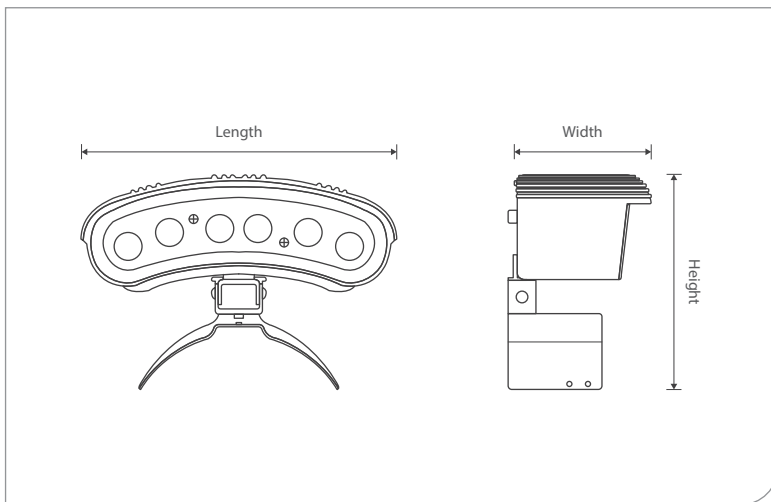

### Applications

Pathways & around poles

Facade Lighting

## Technical Drawing

## Dimensions

Model	Length	Width	Height
DU-930-03	96mm	112mm	110mm
DU-931-06	120mm	112mm	130mm
DU-932-06	173mm	112mm	116mm
DU-933-12	220mm	112mm	116mm