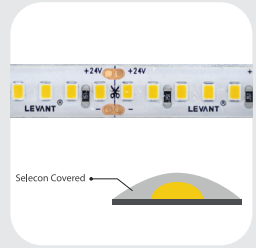

LED STRIP

LED STRIP : *An LED strip light is a flexible circuit board that is populated with LEDs that you can stick almost anywhere you want to add powerful lighting in a variety of colors and brightnesses.*

Input Voltage Direct Voltage (DC 12V)

Input Voltage Direct Voltage (DC 24V)

Input Voltage Alternating Voltage (DC 24V)

surface-mounted device LEDs (SMD LEDs)

(chip on board)

IP RATE : A way of showing the effectiveness of electrical enclosures in blocking foreign bodies such as dust, moisture, liquids, and accidental contact

The Base of LED strip width, typically measured in millimeters, refers to the physical dimension of the strip from one edge to the other, with common widths ranging from 5mm to 20mm.

The type of LED Chip