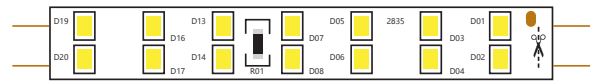

Terrarium Lighting

Ultraviolet (UV)

Art Displays

CRI >80	AC 220V	IP65
FPC 12mm 8mm	CHIP 2835	CE
Dimmable	SMD LED Chip	Cut Length 100 cm

	LVS-220V-144L	LVS-220V-240L
Power:	7-8W	10-12 W
Array:	Single Line	Double Line
Color temp:	3000-6500	3000-6500
FPC:	8 mm	12 mm
Input Voltage:	AC220V	AC220V
IP Rate:	IP65	IP65
CRI:	>80	>80
Led QTY:	144 Led/m	240 Led/m
Chip:	2835	2835
Length\Roll:	50 - 100 m	50 - 100 m

CCT [K]

6000K 4000K 3000K

Application

- stairs
- Facade lighting
- theaters
- Emergency lighting, road marking
- commercial light and shop windows

Bridges

	LVS-220V-276L	LVS-220V-360L
Power:	12-14 W	14-16 W
Array:	Triple Line	Triple Line
Color temp:	3000-6500	3000-6500
FPC:	15mm	15mm
Input Voltage:	AC220V	AC220V
IP Rate:	IP65	IP65
CRI:	>80	>80
Led QTY:	276 Led/m	360 Led/m
Chip:	2835	2835
Length\Roll:	50 - 100 m	50 - 100 m