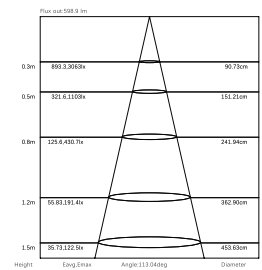

The Base of LED strip width, typically measured in millimeters, refers to the physical dimension of the strip from one edge to the other, with common widths ranging from 5mm to 20mm.

The type of LED Chip

Terrarium Lighting

Ultraviolet (UV)

Art Displays

CRI >80	AC 220V	IP65
FPC 12mm 8mm	CHIP 2835	CE
Dimmable	SMD LED Chip	Cut Length 100 cm

	LVS-220V-144L	LVS-220V-240L
Power:	7-8W	10-12 W
Array:	Single Line	Double Line
Color temp:	3000-6500	3000-6500
FPC:	8 mm	12 mm
Input Voltage:	AC220V	AC220V
IP Rate:	IP65	IP65
CRI:	>80	>80
Led QTY:	144 Led/m	240 Led/m
Chip:	2835	2835
Length\Roll:	50 - 100 m	50 - 100 m

CCT [K]

6000K 4000K 3000K

Application

- stairs
- Facade lighting
- theaters
- Emergency lighting, road marking
- commercial light and shop windows

Bridges

	LVS-220V-276L	LVS-220V-360L
Power:	12-14 W	14-16 W
Array:	Triple Line	Triple Line
Color temp:	3000-6500	3000-6500
FPC:	15mm	15mm
Input Voltage:	AC220V	AC220V
IP Rate:	IP65	IP65
CRI:	>80	>80
Led QTY:	276 Led/m	360 Led/m
Chip:	2835	2835
Length\Roll:	50 - 100 m	50 - 100 m