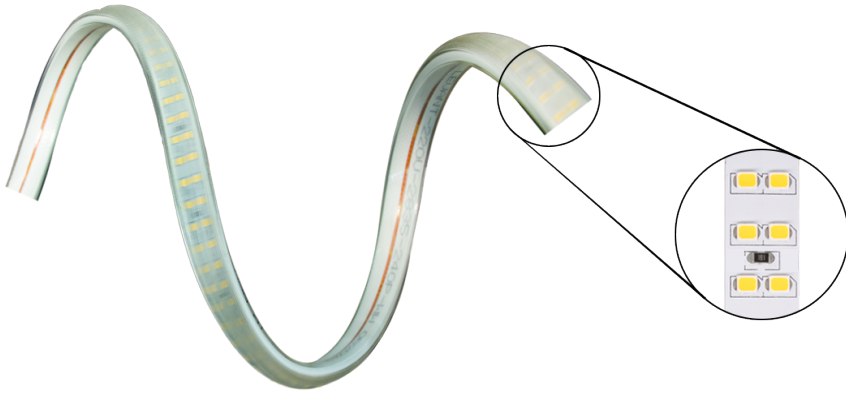

LED STRIP

LED STRIP : *An LED strip light is a flexible circuit board that is populated with LEDs that you can stick almost anywhere you want to add powerful lighting in a variety of colors and brightnesses.*

The Base of LED strip width, typically measured in millimeters, refers to the physical dimension of the strip from one edge to the other, with common widths ranging from 5mm to 20mm.

The type of LED Chip

Peel & Stick
The back of the strip is fitted with a strong 3M brand adhesive tape, allowing you to peel and stick lights to many different surfaces.

CE Compliant

What Can LED Strips Do?

Our LED strip lights and accessories provide beautiful lighting solutions for a wide range of projects and applications.

Terrarium Lighting

Ultraviolet (UV)

Art Displays

CRI >80	AC 220V	IP65
FPC 12mm 8mm	CHIP 2835	CE
Dimmable	SMD LED Chip	Cut Length 100 cm

	LVS-220V-144L	LVS-220V-240L
Power:	7-8W	10-12 W
Array:	Single Line	Double Line
Color temp:	3000-6500	3000-6500
FPC:	8 mm	12 mm
Input Voltage:	AC220V	AC220V
IP Rate:	IP65	IP65
CRI:	>80	>80
Led QTY:	144 Led/m	240 Led/m
Chip:	2835	2835
Length\Roll:	50 - 100 m	50 - 100 m