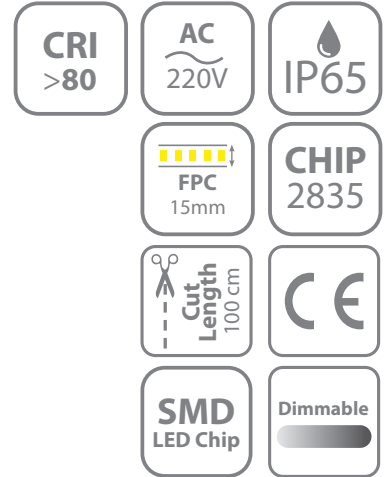

The Base of LED strip width, typically measured in millimeters, refers to the physical dimension of the strip from one edge to the other, with common widths ranging from 5mm to 20mm.

The type of LED Chip

Terrarium Lighting

Ultraviolet (UV)

Art Displays

CRI >80	AC 220V	IP65
FPC 12mm 8mm	CHIP 2835	CE
Dimmable	SMD LED Chip	Cut Length 100 cm

	LVS-220V-144L	LVS-220V-240L
Power:	7-8W	10-12 W
Array:	Single Line	Double Line
Color temp:	3000-6500	3000-6500
FPC:	8 mm	12 mm
Input Voltage:	AC220V	AC220V
IP Rate:	IP65	IP65
CRI:	>80	>80
Led QTY:	144 Led/m	240 Led/m
Chip:	2835	2835
Length\Roll:	50 - 100 m	50 - 100 m

CCT [K]

6000K 4000K 3000K

Application

- stairs
- Facade lighting
- theaters
- Emergency lighting, road marking
- commercial light and shop windows

Bridges

	LVS-220V-276L	LVS-220V-360L
Power:	12-14 W	14-16 W
Array:	Triple Line	Triple Line
Color temp:	3000-6500	3000-6500
FPC:	15mm	15mm
Input Voltage:	AC220V	AC220V
IP Rate:	IP65	IP65
CRI:	>80	>80
Led QTY:	276 Led/m	360 Led/m
Chip:	2835	2835
Length\Roll:	50 - 100 m	50 - 100 m