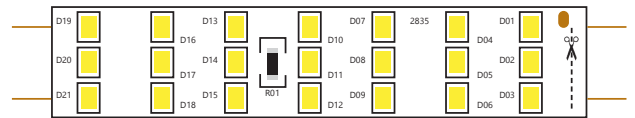

CCT [K]

6000K 4000K 3000K

Application

- stairs
- Facade lighting
- theaters
- Emergency lighting, road marking
- commercial light and shop windows

Bridges

	LVS-220V-276L	LVS-220V-360L
Power:	12-14 W	14-16 W
Array:	Triple Line	Triple Line
Color temp:	3000-6500	3000-6500
FPC:	15mm	15mm
Input Voltage:	AC220V	AC220V
IP Rate:	IP65	IP65
CRI:	>80	>80
Led QTY:	276 Led/m	360 Led/m
Chip:	2835	2835
Length\Roll:	50 - 100 m	50 - 100 m