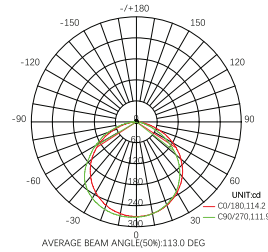

The Base of LED strip width, typically measured in millimeters, refers to the physical dimension of the strip from one edge to the other, with common widths ranging from 5mm to 20mm.

The type of LED Chip

Terrarium Lighting

Ultraviolet (UV)

Art Displays

CRI >80	AC 220V	IP65
FPC 12mm 8mm	CHIP 2835	CE
Dimmable	SMD LED Chip	Cut Length 100 cm

	LVS-220V-144L	LVS-220V-240L
Power:	7-8W	10-12 W
Array:	Single Line	Double Line
Color temp:	3000-6500	3000-6500
FPC:	8 mm	12 mm
Input Voltage:	AC220V	AC220V
IP Rate:	IP65	IP65
CRI:	>80	>80
Led QTY:	144 Led/m	240 Led/m
Chip:	2835	2835
Length\Roll:	50 - 100 m	50 - 100 m