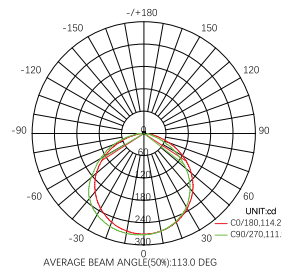

The Base of LED strip width, typically measured in millimeters, refers to the physical dimension of the strip from one edge to the other, with common widths ranging from 5mm to 20mm.

The type of LED Chip

CCT [K]

6000K 4000K 3000K

Application

- stairs
- Facade lighting
- theaters
- Emergency lighting, road marking
- commercial light and shop windows

Bridges

	LVS-220V-276L	LVS-220V-360L
Power:	12-14 W	14-16 W
Array:	Triple Line	Triple Line
Color temp:	3000-6500	3000-6500
FPC:	15mm	15mm
Input Voltage:	AC220V	AC220V
IP Rate:	IP65	IP65
CRI:	>80	>80
Led QTY:	276 Led/m	360 Led/m
Chip:	2835	2835
Length\Roll:	50 - 100 m	50 - 100 m