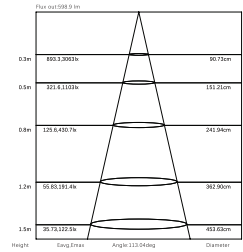

The Base of LED strip width, typically measured in millimeters, refers to the physical dimension of the strip from one edge to the other, with common widths ranging from 5mm to 20mm.

The type of LED Chip

Terrarium Lighting

Ultraviolet (UV)

Art Displays

CRI >80	AC 220V	IP65
FPC 12mm 8mm	CHIP 2835	CE
Dimmable	SMD LED Chip	Cut Length 100 cm

	LVS-220V-144L	LVS-220V-240L
Power:	7-8W	10-12 W
Array:	Single Line	Double Line
Color temp:	3000-6500	3000-6500
FPC:	8 mm	12 mm
Input Voltage:	AC220V	AC220V
IP Rate:	IP65	IP65
CRI:	>80	>80
Led QTY:	144 Led/m	240 Led/m
Chip:	2835	2835
Length\Roll:	50 - 100 m	50 - 100 m