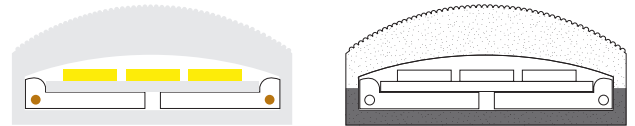

CCT [K]

6000K 4000K 3000K

Application

- stairs
- Facade lighting
- theaters
- Emergency lighting, road marking
- commercial light and shop windows

Bridges

	LVS-220V-276L	LVS-220V-360L
Power:	12-14 W	14-16 W
Array:	Triple Line	Triple Line
Color temp:	3000-6500	3000-6500
FPC:	15mm	15mm
Input Voltage:	AC220V	AC220V
IP Rate:	IP65	IP65
CRI:	>80	>80
Led QTY:	276 Led/m	360 Led/m
Chip:	2835	2835
Length\Roll:	50 - 100 m	50 - 100 m