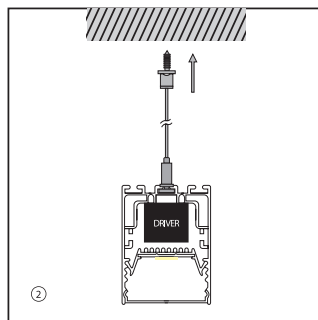

75×55×3000 mm

LVP-5532-B

32×70×3000 mm

LVP-7635-M

35×91.4×3000 mm

↑ EXIT B12b

■ Installation Method

Surface Mounted Diagram

Installing profiles to ceiling

Installation of driver , light source
pc cover and end cap

Complete Fixed

Pendant Installation Diagram

Cord Installed To Profile

Nail Into The Ceiling

Complete Fixed

Recessed Installation Diagram

Clip Installed To Profile

Push Into The Slot

Complete Fixed

Recessed Installation Diagram

Clip Installed To Profile

Insert directly into the slot

Complete Fixed