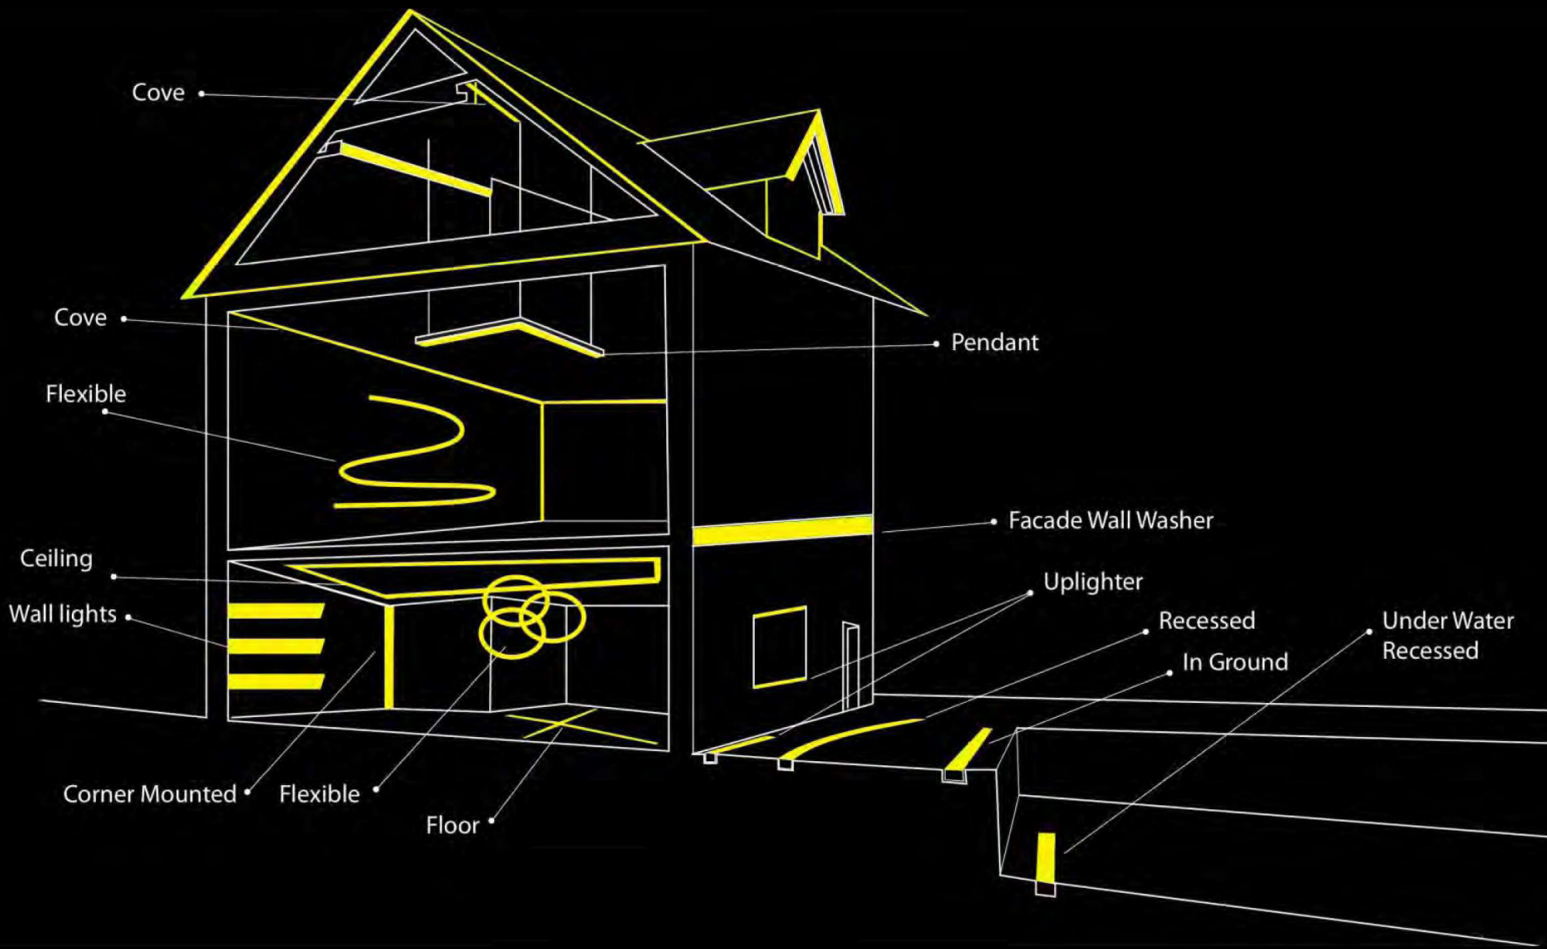

LEVANT

Light

ALUMINUM PROFILE

LEVANT is focusing on providing flexible customized products and services for global customers and to create a higher quality lighting environment for end users!

Whether you are a distributor of Aluminum Profiles or an Aluminum Profiles lighting maker for an end user, LEVANT can be your reliable and full-support partner

LVP-1010-M

10X10X3000 mm

LVP-1010-B

10X10X3000 mm

LVP-1013-M

13X10X3000 mm

LVP-1013-B

13X13.5X3000 mm