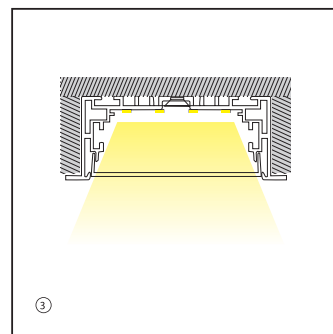

Installing profiles to ceiling

Installation of driver , light source
pc cover and end cap

Complete Fixed

Pendant Installation Diagram

Cord Installed To Profile

Nail Into The Ceiling

Complete Fixed

Recessed Installation Diagram

Clip Installed To Profile

Push Into The Slot

Complete Fixed

Recessed Installation Diagram

Clip Installed To Profile

Insert directly into the slot

Complete Fixed