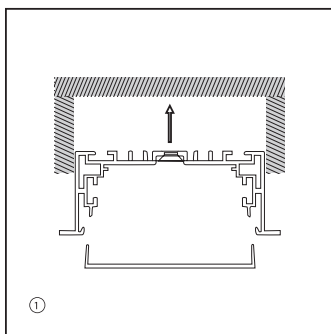

75×55×3000 mm

LVP-5532-B

32×70×3000 mm

LVP-7635-M

35×91.4×3000 mm

↑ EXIT B12b

■ Installation Method

Surface Mounted Diagram

Installing profiles to ceiling

Installation of driver , light source
pc cover and end cap

Complete Fixed

Pendant Installation Diagram

Cord Installed To Profile

Nail Into The Ceiling

Complete Fixed

Recessed Installation Diagram

Clip Installed To Profile

Push Into The Slot

Complete Fixed

Recessed Installation Diagram

Clip Installed To Profile

Insert directly into the slot

Complete Fixed