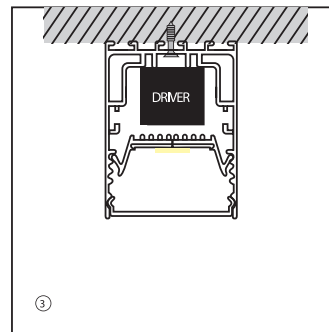

50X10X3000 mm

LVP-5020-M

50X20X3000 mm

LVP-5035-B

50X35X3000 mm

LVP-5035-B

50X35X3000 mm

LVP-5575-M

75×55×3000 mm

LVP-5532-B

32×70×3000 mm

LVP-7635-M

35×91.4×3000 mm

↑ EXIT B12b

■ Installation Method

Surface Mounted Diagram

Installing profiles to ceiling

Installation of driver , light source
pc cover and end cap

Complete Fixed

Pendant Installation Diagram

Cord Installed To Profile

Nail Into The Ceiling

Complete Fixed

Recessed Installation Diagram

Clip Installed To Profile

Push Into The Slot

Complete Fixed

Recessed Installation Diagram

Clip Installed To Profile

Insert directly into the slot

Complete Fixed