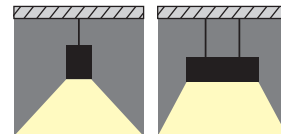

75×55×3000 mm

LVP-5532-B

32×70×3000 mm

LVP-7635-M

35×91.4×3000 mm

↑ EXIT B12b

■ Installation Method

Surface Mounted Diagram

Installing profiles to ceiling

Installation of driver , light source
pc cover and end cap

Complete Fixed

Pendant Installation Diagram

Cord Installed To Profile

Nail Into The Ceiling

Complete Fixed

Recessed Installation Diagram