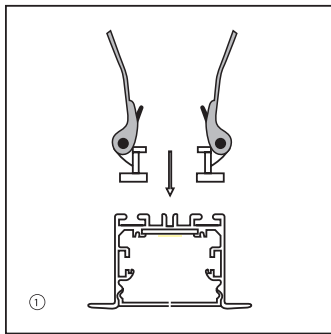

75×55×3000 mm

LVP-5532-B

32×70×3000 mm

LVP-7635-M

35×91.4×3000 mm

↑ EXIT B12b

■ Installation Method

Surface Mounted Diagram

Installing profiles to ceiling

Installation of driver , light source
pc cover and end cap

Complete Fixed

Pendant Installation Diagram

Cord Installed To Profile

Nail Into The Ceiling

Complete Fixed

Recessed Installation Diagram

Clip Installed To Profile

Push Into The Slot

Complete Fixed

Recessed Installation Diagram

Clip Installed To Profile

Insert directly into the slot

Complete Fixed