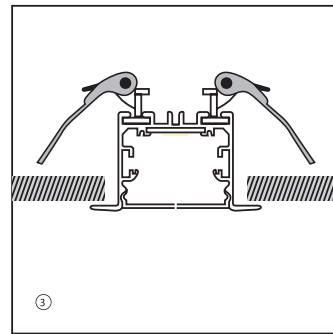

75×55×3000 mm

LVP-5532-B

32×70×3000 mm

LVP-7635-M

35×91.4×3000 mm

↑ EXIT B12b

■ Installation Method

Surface Mounted Diagram

Installing profiles to ceiling

Installation of driver , light source
pc cover and end cap

Complete Fixed

Pendant Installation Diagram

Cord Installed To Profile

Nail Into The Ceiling

Complete Fixed

Recessed Installation Diagram

Clip Installed To Profile

Push Into The Slot

Complete Fixed

Recessed Installation Diagram

Clip Installed To Profile

Insert directly into the slot

Complete Fixed