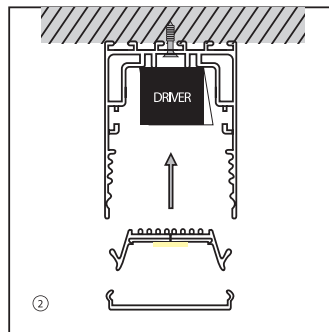

50X10X3000 mm

LVP-5020-M

50X20X3000 mm

LVP-5035-B

50X35X3000 mm

LVP-5035-B

50X35X3000 mm

LVP-5575-M

75×55×3000 mm

LVP-5532-B

32×70×3000 mm

LVP-7635-M

35×91.4×3000 mm

↑ EXIT B12b

■ Installation Method

Surface Mounted Diagram

Installing profiles to ceiling

Installation of driver , light source
pc cover and end cap

Complete Fixed

Pendant Installation Diagram

Cord Installed To Profile

Nail Into The Ceiling

Complete Fixed

Recessed Installation Diagram

Clip Installed To Profile

Push Into The Slot

Complete Fixed

Recessed Installation Diagram

Clip Installed To Profile

Insert directly into the slot

Complete Fixed