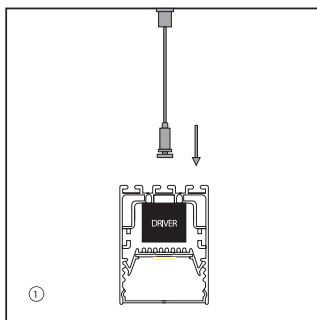

75×55×3000 mm

LVP-5532-B

32×70×3000 mm

LVP-7635-M

35×91.4×3000 mm

↑ EXIT B12b

■ Installation Method

Surface Mounted Diagram

Installing profiles to ceiling

Installation of driver , light source
pc cover and end cap

Complete Fixed

Pendant Installation Diagram

Cord Installed To Profile

Nail Into The Ceiling

Complete Fixed

Recessed Installation Diagram

Clip Installed To Profile

Push Into The Slot

Complete Fixed

Recessed Installation Diagram

Clip Installed To Profile

Insert directly into the slot

Complete Fixed