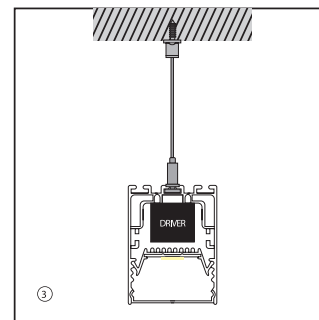

75×55×3000 mm

LVP-5532-B

32×70×3000 mm

LVP-7635-M

35×91.4×3000 mm

↑ EXIT B12b

■ Installation Method

Surface Mounted Diagram

Installing profiles to ceiling

Installation of driver , light source
pc cover and end cap

Complete Fixed

Pendant Installation Diagram

Cord Installed To Profile

Nail Into The Ceiling

Complete Fixed

Recessed Installation Diagram

Clip Installed To Profile

Push Into The Slot

Complete Fixed

Recessed Installation Diagram

Clip Installed To Profile

Insert directly into the slot

Complete Fixed