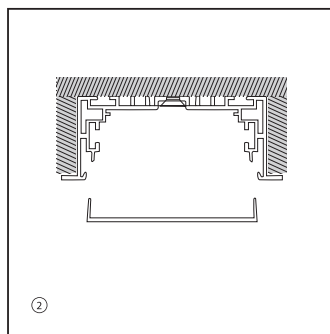

50X10X3000 mm

LVP-5020-M

50X20X3000 mm

LVP-5035-B

50X35X3000 mm

LVP-5035-B

50X35X3000 mm

LVP-5575-M

75×55×3000 mm

LVP-5532-B

32×70×3000 mm

LVP-7635-M

35×91.4×3000 mm

↑ EXIT B12b

■ Installation Method

Surface Mounted Diagram

Installing profiles to ceiling

Installation of driver , light source
pc cover and end cap

Complete Fixed

Pendant Installation Diagram

Cord Installed To Profile

Nail Into The Ceiling

Complete Fixed

Recessed Installation Diagram

Clip Installed To Profile

Push Into The Slot

Complete Fixed

Recessed Installation Diagram

Clip Installed To Profile

Insert directly into the slot

Complete Fixed