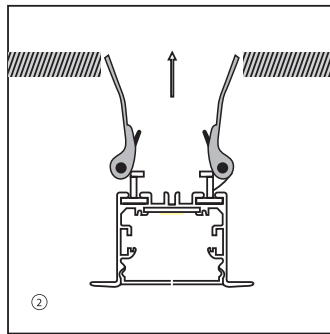

50X10X3000 mm

LVP-5020-M

50X20X3000 mm

LVP-5035-B

50X35X3000 mm

LVP-5035-B

50X35X3000 mm

LVP-5575-M

75×55×3000 mm

LVP-5532-B

32×70×3000 mm

LVP-7635-M

35×91.4×3000 mm

↑ EXIT B12b

■ Installation Method

Surface Mounted Diagram

Installing profiles to ceiling

Installation of driver , light source
pc cover and end cap

Complete Fixed

Pendant Installation Diagram

Cord Installed To Profile

Nail Into The Ceiling

Complete Fixed

Recessed Installation Diagram

Clip Installed To Profile

Push Into The Slot

Complete Fixed

Recessed Installation Diagram

Clip Installed To Profile

Insert directly into the slot

Complete Fixed