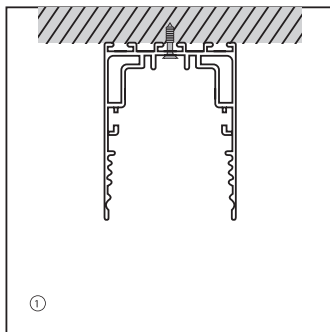

50X10X3000 mm

LVP-5020-M

50X20X3000 mm

LVP-5035-B

50X35X3000 mm

LVP-5035-B

50X35X3000 mm

LVP-5575-M

75×55×3000 mm

LVP-5532-B

32×70×3000 mm

LVP-7635-M

35×91.4×3000 mm

↑ EXIT B12b

■ Installation Method

Surface Mounted Diagram

Installing profiles to ceiling

Installation of driver , light source
pc cover and end cap

Complete Fixed

Pendant Installation Diagram

Cord Installed To Profile

Nail Into The Ceiling

Complete Fixed

Recessed Installation Diagram

Clip Installed To Profile

Push Into The Slot

Complete Fixed

Recessed Installation Diagram

Clip Installed To Profile

Insert directly into the slot

Complete Fixed