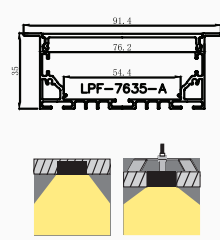

50X10X3000 mm

LVP-5020-M

50X20X3000 mm

LVP-5035-B

50X35X3000 mm

LVP-5035-B

50X35X3000 mm

LVP-5575-M

75×55×3000 mm

LVP-5532-B

32×70×3000 mm

LVP-7635-M

35×91.4×3000 mm

↑ EXIT B12b

■ Installation Method

Surface Mounted Diagram

Installing profiles to ceiling

Installation of driver , light source
pc cover and end cap

Complete Fixed

Pendant Installation Diagram

Cord Installed To Profile

Nail Into The Ceiling

Complete Fixed

Recessed Installation Diagram

Clip Installed To Profile

Push Into The Slot

Complete Fixed

Recessed Installation Diagram

Clip Installed To Profile

Insert directly into the slot

Complete Fixed