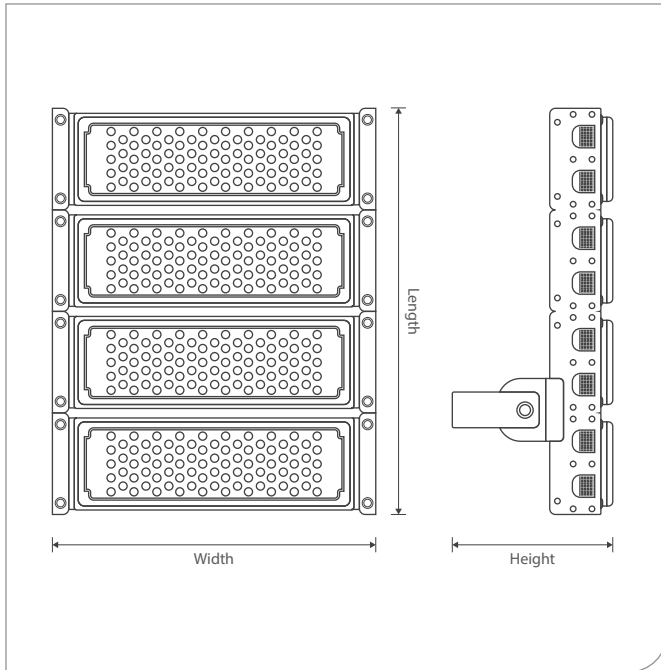

Technical Drawing

Dimensions

Model	Length	Width	Height
DUAPFLX-50	86mm	320mm	132mm
DUAPFLX-100	172mm	320mm	132mm
DUAPFLX-150	260mm	320mm	132mm
DUAPFLX-200	348mm	320mm	132mm
DUAPFLX-250	436mm	320mm	132mm
DUAPFLX-300	260mm	625mm	132mm
DUAPFLX-400	344mm	625mm	132mm
DUAPFLX-500	436mm	625mm	132mm
DUAPFLX-600	524mm	625mm	132mm
DUAPFLX-700	612mm	625mm	184mm
DUAPFLX-800	700mm	625mm	184mm
DUAPFLX-900	788mm	625mm	184mm
DUAPFLX-1000	876mm	647mm	184mm

Technical Specifications

Model	Power [W]	LED type	Luminous flux [lm]	Luminous efficacy [lm/W]	CCT [K]	Beam angle	CRI [Ra]
DUAPFLX-50	1 x 50W	SMD LEDs	7750	155 lm/W	3000K 4000K 6500K	25° 40° 60° 80° x 50°	>80
DUAPFLX-100	2 x 50W		15500				
DUAPFLX-150	3 x 50W		23250				
DUAPFLX-200	4 x 50W		31000				
DUAPFLX-250	5 x 50W		38750				
DUAPFLX-300	6 x 50W		46500				
DUAPFLX-400	8 x 50W		62000				
DUAPFLX-500	10 x 50W		77500				
DUAPFLX-600	12 x 50W		93000				
DUAPFLX-700	14 x 50W		108500				
DUAPFLX-800	16 x 50W		124000				
DUAPFLX-900	18 x 50W		139500				
DUAPFLX-1000	20 x 50W		155000