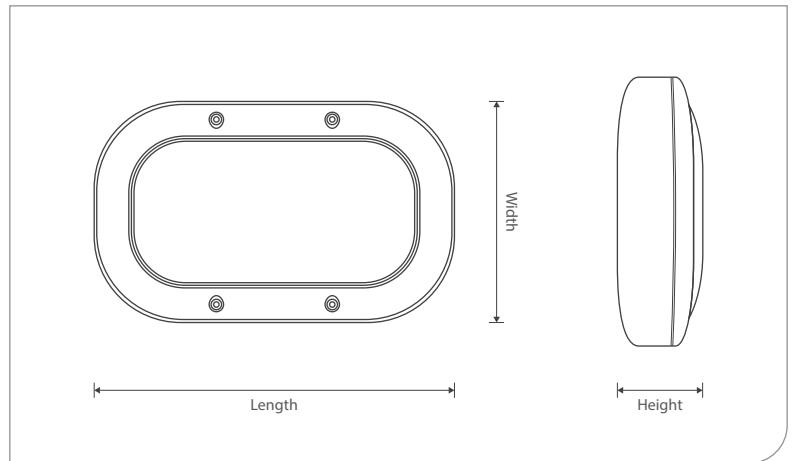

DUBEBDSQ504

DUBEBD505

DUBEBD506

Technical Drawing and Dimensions

Model	Diameter	Height
DUBEBD101-15	Φ275mm	80mm
DUBEBD102-20	Φ275mm	80mm
DUBEBD103-30	Φ360mm	110mm
DUBEBDG104-20	Φ275mm	80mm
DUBEBDG105-20	Φ275mm	80mm
DUBEBD301-20	Φ300mm	85mm
DUBEBD302-30	Φ300mm	85mm
DUBEBD303-40	Φ300mm	85mm
DUBEBD401-15	Φ275mm	80mm
DUBEBD402-20	Φ275mm	80mm
DUBEBD403-30	Φ360mm	110mm

Model	Length	Width	Height
DUBEBD201-10	220mm	135mm	65mm
DUBEBD202-20	280mm	180mm	83mm
DUBEBDG203-10	220mm	135mm	70mm
DUBEBD501-20	300mm	300mm	90mm
DUBEBD502-30	300mm	300mm	90mm
DUBEBD503-40	300mm	300mm	90mm
DUBEBDSQ504-18	215mm	215mm	85mm
DUBEBD505-20	250mm	125mm	110mm
DUBEBD506-20	280mm	180mm	75mm