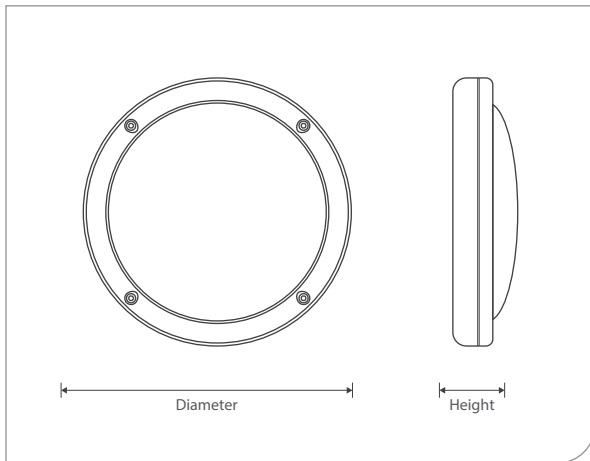

DUBEBDSQ504

DUBEBD505

DUBEBD506

Technical Drawing and Dimensions

Model	Diameter	Height
DUBEBD101-15	Φ275mm	80mm
DUBEBD102-20	Φ275mm	80mm
DUBEBD103-30	Φ360mm	110mm
DUBEBDG104-20	Φ275mm	80mm
DUBEBDG105-20	Φ275mm	80mm
DUBEBD301-20	Φ300mm	85mm
DUBEBD302-30	Φ300mm	85mm
DUBEBD303-40	Φ300mm	85mm
DUBEBD401-15	Φ275mm	80mm
DUBEBD402-20	Φ275mm	80mm
DUBEBD403-30	Φ360mm	110mm

Model	Length	Width	Height
DUBEBD201-10	220mm	135mm	65mm
DUBEBD202-20	280mm	180mm	83mm
DUBEBDG203-10	220mm	135mm	70mm
DUBEBD501-20	300mm	300mm	90mm
DUBEBD502-30	300mm	300mm	90mm
DUBEBD503-40	300mm	300mm	90mm
DUBEBDSQ504-18	215mm	215mm	85mm
DUBEBD505-20	250mm	125mm	110mm
DUBEBD506-20	280mm	180mm	75mm