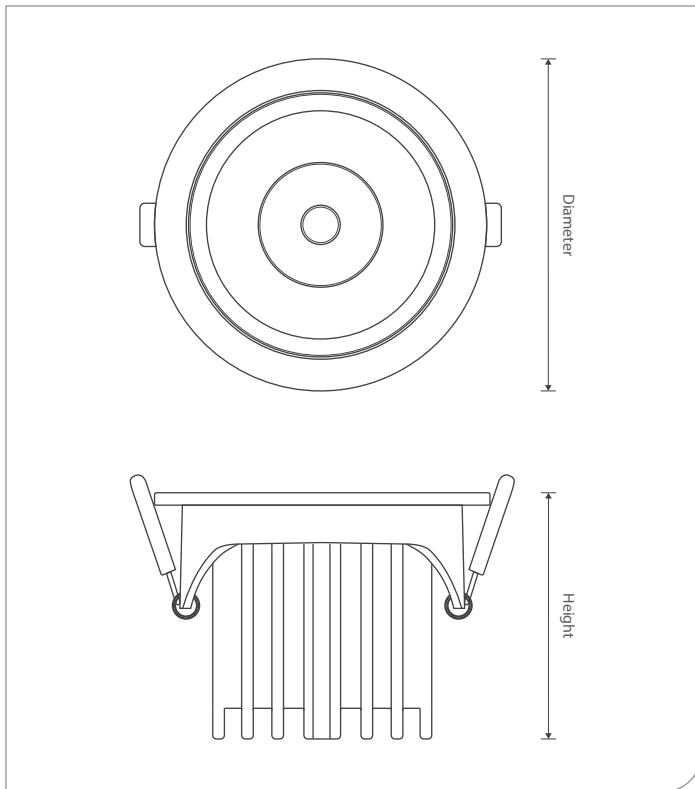

- Rated Supply Voltage: 220-240V
- Frequency: 50/60Hz

Applications

Showrooms

Restaurants

Shopping Malls

Offices

Technical Drawing

Dimensions

Model	Diameter	Height
DUBEEL-10	Ø 85mm	59mm
DUBEEL-15	Ø 105mm	71mm
DUBEEL-25	Ø 130mm	86mm
DUBEEL-30	Ø 150mm	93mm

Photometric Diagram

Technical Specifications

Model	Power [W]	LED type	Luminous flux [lm]	Luminous efficacy [lm/W]	CCT [K]	Beam angle	Cut-out [mm]	CRI [Ra]
DUBEEL-10	10W	COB LED	1000 lm	100 lm/W	3000K 4000K 6500K	15°	75mm	>80
DUBEEL-15	15W		1500 lm			30°	95mm	
DUBEEL-25	25W		2500 lm			45°	120mm	
DUBEEL-30	30W		3000 lm			45°	140mm	