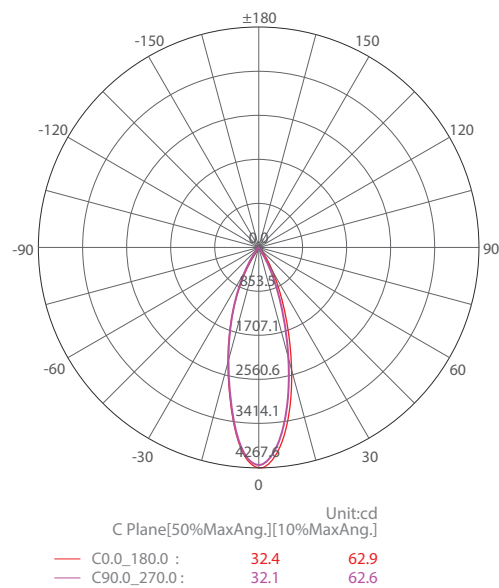

Model	Diameter	Height
DUBEEL-10	Ø 85mm	59mm
DUBEEL-15	Ø 105mm	71mm
DUBEEL-25	Ø 130mm	86mm
DUBEEL-30	Ø 150mm	93mm

Photometric Diagram

Technical Specifications

Model	Power [W]	LED type	Luminous flux [lm]	Luminous efficacy [lm/W]	CCT [K]	Beam angle	Cut-out [mm]	CRI [Ra]
DUBEEL-10	10W	COB LED	1000 lm	100 lm/W	3000K 4000K 6500K	15°	75mm	>80
DUBEEL-15	15W		1500 lm			30°	95mm	
DUBEEL-25	25W		2500 lm			45°	120mm	
DUBEEL-30	30W		3000 lm			45°	140mm	