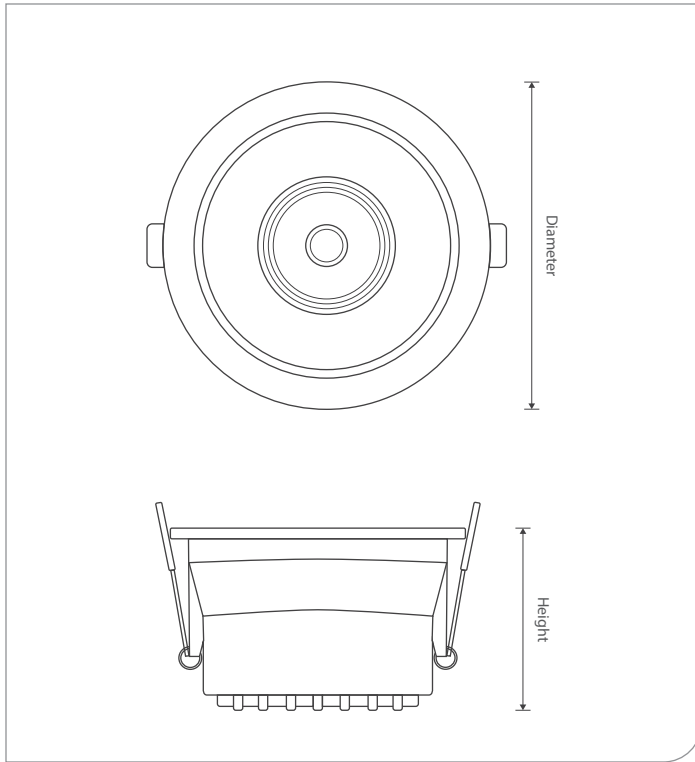

Bello R IP65

DOWNLIGHTS

Reflector Color: ● ○ ● ● ● ●

Description

Bello R IP65, LED Downlight, uses COB LED for outdoor applications. Housing is made of Die-Cast Aluminum. Luminaire uses PC lens.

Product Features

Applications

Showrooms

Offices & Restaurants

Saunas

Washrooms

Technical Drawing

Dimensions

| Model | Diameter | Height |
|--------------|----------|--------|
| DUBERIP65-10 | Φ 85mm | 55mm |
| DUBERIP65-20 | Φ 105mm | 63mm |
| DUBERIP65-30 | Φ 130mm | 77mm |

Photometric Diagram

Technical Specifications

| Model | Power [W] | LED type | Luminous flux [lm] | Luminous efficacy [lm/W] | CCT [K] | Beam angle | Cut-out [mm] | CRI [Ra] |
|--------------|-----------|----------|--------------------|--------------------------|---------|------------|--------------|----------|
| DUBERIP65-10 | 10W | COB LED | 1000 lm | 100 lm/W | 3000K | 20° 40° | 75mm | >80 |
| DUBERIP65-20 | 15W | | 2000 lm | | 4000K | | 95mm | |
| DUBERIP65-30 | 30W | | 3000 lm | | 6500K | | 120mm | |