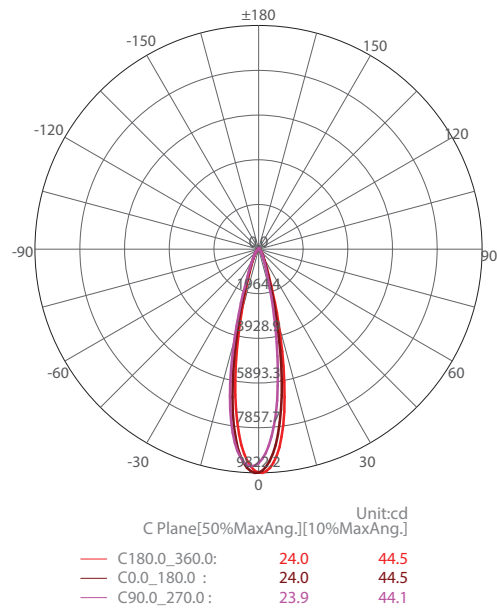

Applications

Showrooms

Offices & Restaurants

Saunas

Washrooms

Technical Drawing

Dimensions

| Model | Diameter | Height |
|--------------|----------|--------|
| DUBERIP65-10 | Φ 85mm | 55mm |
| DUBERIP65-20 | Φ 105mm | 63mm |
| DUBERIP65-30 | Φ 130mm | 77mm |

Photometric Diagram

Technical Specifications

| Model | Power [W] | LED type | Luminous flux [lm] | Luminous efficacy [lm/W] | CCT [K] | Beam angle | Cut-out [mm] | CRI [Ra] |
|--------------|-----------|----------|--------------------|--------------------------|---------|------------|--------------|----------|
| DUBERIP65-10 | 10W | COB LED | 1000 lm | 100 lm/W | 3000K | 20° 40° | 75mm | >80 |
| DUBERIP65-20 | 15W | | 2000 lm | | 4000K | | 95mm | |
| DUBERIP65-30 | 30W | | 3000 lm | | 6500K | | 120mm | |