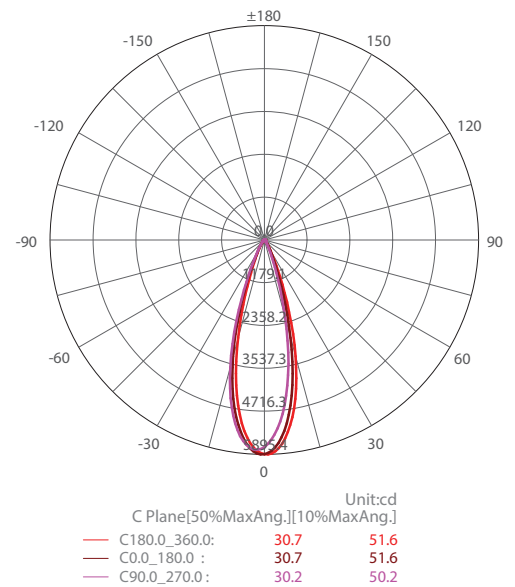

Applications

Showrooms

Restaurants

Shopping Malls

Offices

Technical Drawing

Dimensions

Model	Diameter	Height
DUBETU-10	Φ 90mm	56mm
DUBETU-15	Φ 105mm	64mm
DUBETU-20	Φ 130mm	72mm
DUBETU-30	Φ 160mm	82mm
DUBETU-40	Φ 180mm	90mm
DUBETU-50	Φ 230mm	100mm

Photometric Diagram

Technical Specifications

Model	Power [W]	LED type	Luminous flux [lm]	Luminous efficacy [lm/W]	CCT [K]	Beam angle	Cut-out [mm]	CRI [Ra]
DUBETU-10	10W	COB LED	1000 lm	100 lm/W	3000K 4000K 6500K	13° 24° 38° 60°	75mm	>80
DUBETU-15	15W		1500 lm				95mm	
DUBETU-20	20W		2000 lm				120mm	
DUBETU-30	30W		3000 lm				145mm	
DUBETU-40	40W		4000 lm				160mm	
DUBETU-50	50W		5000 lm				200mm	