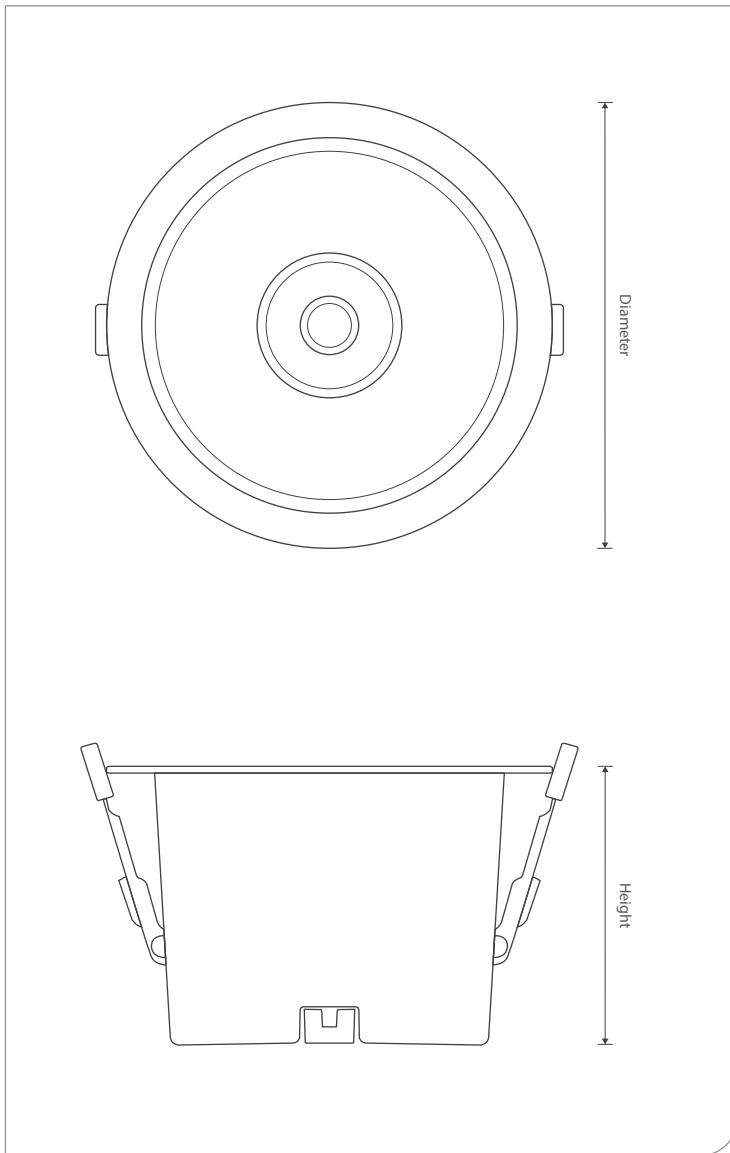

Applications

Showrooms

Restaurants

Shopping Malls

Offices

Technical Drawing

Dimensions

Model	Diameter	Height
DUBETU-10	Φ 90mm	56mm
DUBETU-15	Φ 105mm	64mm
DUBETU-20	Φ 130mm	72mm
DUBETU-30	Φ 160mm	82mm
DUBETU-40	Φ 180mm	90mm
DUBETU-50	Φ 230mm	100mm

Photometric Diagram

Technical Specifications

Model	Power [W]	LED type	Luminous flux [lm]	Luminous efficacy [lm/W]	CCT [K]	Beam angle	Cut-out [mm]	CRI [Ra]
DUBETU-10	10W	COB LED	1000 lm	100 lm/W	3000K 4000K 6500K	13° 24° 38° 60°	75mm	>80
DUBETU-15	15W		1500 lm				95mm	
DUBETU-20	20W		2000 lm				120mm	
DUBETU-30	30W		3000 lm				145mm	
DUBETU-40	40W		4000 lm				160mm	
DUBETU-50	50W		5000 lm				200mm	