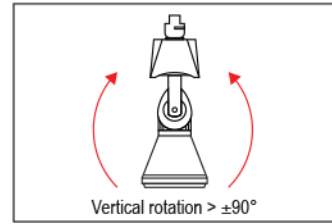

Housing Colors:

- White
- Black