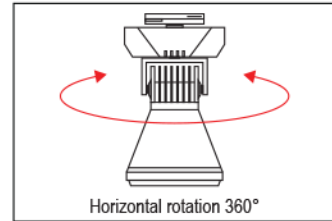

Housing Colors:

- White
- Black