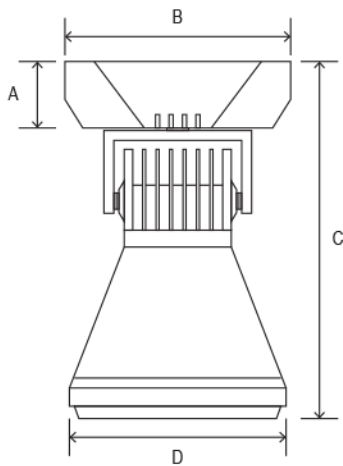

Product Features:

- LUMINUS COB LED with high lumen output
- DuLight LED Driver
- High quality PMMA Diffuser
- The lamp body can be rotated 360° horizontally and 90° vertically
- Different beam angle options are available
- IP rating: IP20
- Life-span: 30,000 - 50,000 hours

Beam angle options

Model	A	B	C	D
DUESET-35	50mm	145mm	255mm	115mm
DUESET-50	50mm	165mm	270mm	135mm

Technical Specifications

Model	Power [W]	LED type	Luminous flux [lm]	Luminous efficacy [lm/W]	CCT [K]	Beam angle	CRI [Ra]	EAN
DUESET-35	35	COB	3255	93	3000	12°	> 80	6290612000107
DUESET-50	50		4750	95	6500	40°		6290613000106