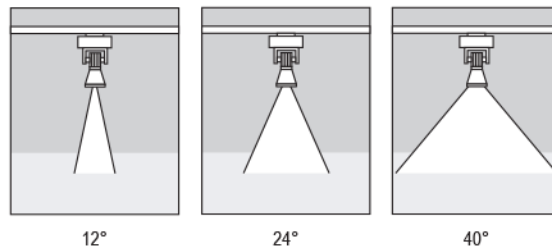

Applications:

Cafes and Restaurants

Retail Shops

Shopping Malls

Art Galleries

Housing Colors:

- White
- Black

Dimensions

Beam angle options

Model	A	B	C	D
DUESET-35	50mm	145mm	255mm	115mm
DUESET-50	50mm	165mm	270mm	135mm

Technical Specifications

Model	Power [W]	LED type	Luminous flux [lm]	Luminous efficacy [lm/W]	CCT [K]	Beam angle	CRI [Ra]	EAN
DUESET-35	35	COB	3255	93	3000	12°	> 80	6290612000107
DUESET-50	50		4750	95	6500	40°		6290613000106