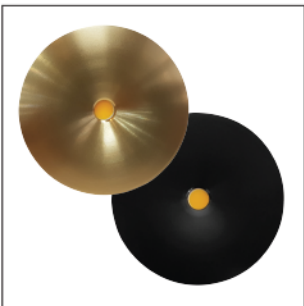

Model: DUES12-05

Surface Mounted

Power: 5W
Housing: Die-casted Aluminium
Housing Color: White / Gold / Black
Diameter: 74mm
Cut-out: N / A
CCT: 3000K / 4000K / 6500K
IP Rating: IP20