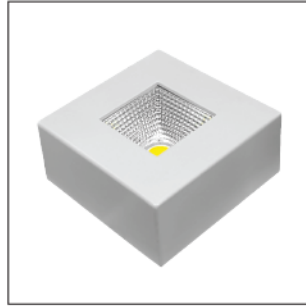

Model: DUES07-03

Recessed Mounted

Power: 3W
Housing: Die-casted Aluminium
Housing Color: White
Diameter: 50mm
Cut-out: 36mm
CCT: 3000K / 4000K / 6500K
IP Rating: IP20

Model: DUES08-03

Recessed Mounted

Power: 3W
Housing: Die-casted Aluminium
Housing Color: White / Gold / Black
Diameter: 35mm
Cut-out: 27mm
CCT: 3000K / 4000K / 6500K
IP Rating: IP20

Model: DUES09-01

Recessed Mounted

Power: 1W
Housing: Die-casted Aluminium
Housing Color: White
Diameter: 35mm
Cut-out: 27mm
CCT: 3000K / 4000K / 6500K
IP Rating: IP20

Model: DUES10-01

Recessed Mounted

Power: 1W
Housing: Die-casted Aluminium
Housing Color: White
Diameter: 42mm
Cut-out: 32mm
CCT: 3000K / 4000K / 6500K
IP Rating: IP20

Model: DUES11-01

Recessed Mounted

Power: 1 W
Housing: Die-casted Aluminium
Housing Color: White
Diameter: 38mm
Cut-out: 30mm
CCT: 3000K / 4000K / 6500K
IP Rating: IP20

Model: DUES12-05

Surface Mounted

Power: 5W
Housing: Die-casted Aluminium
Housing Color: White / Gold / Black
Diameter: 74mm
Cut-out: N / A
CCT: 3000K / 4000K / 6500K
IP Rating: IP20

Model:DUES35-03

Recessed Mounted

Power: 3W
Housing: Die-casted Aluminium
Housing Color: Gold
Diameter: 44mm
Cut-out: 31mm
CCT: 3000K / 4000K / 6500K
IP Rating: IP20

Model:DUES36-03

Recessed Mounted

Power: 3W
Housing: Die-casted Aluminium
Housing Color: Gold and Silver
Diameter: 50*50mm
Cut-out: 37mm
CCT: 3000K / 4000K / 6500K
IP Rating: IP20