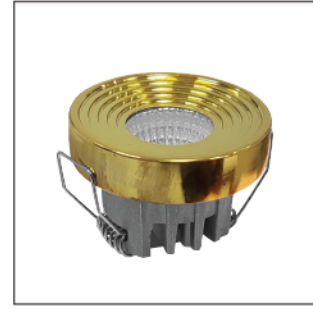

Model: DUES07-03

Recessed Mounted

Power: 3W
Housing: Die-casted Aluminium
Housing Color: White
Diameter: 50mm
Cut-out: 36mm
CCT: 3000K / 4000K / 6500K
IP Rating: IP20

Model: DUES08-03

Recessed Mounted

Power: 3W
Housing: Die-casted Aluminium
Housing Color: White / Gold / Black
Diameter: 35mm
Cut-out: 27mm
CCT: 3000K / 4000K / 6500K
IP Rating: IP20

Model: DUES09-01

Recessed Mounted

Power: 1W
Housing: Die-casted Aluminium
Housing Color: White
Diameter: 35mm
Cut-out: 27mm
CCT: 3000K / 4000K / 6500K
IP Rating: IP20

Model: DUES10-01

Recessed Mounted

Power: 1W
Housing: Die-casted Aluminium
Housing Color: White
Diameter: 42mm
Cut-out: 32mm
CCT: 3000K / 4000K / 6500K
IP Rating: IP20

Power: 3W
Housing: Die-casted Aluminium
Housing Color: White
Diameter: 72mm
Cut-out: 64mm
CCT: 3000K / 4000K / 6500K
IP Rating: IP20

Model: DUES15-03

Recessed Mounted

Power: 3W

Housing: Die-casted Aluminium

Model:DUES33-03

Recessed Mounted

Power: 3W
Housing: Die-casted Aluminium
Housing Color: Gold
Diameter: 44mm
Cut-out: 31mm
CCT: 3000K / 4000K / 6500K
IP Rating: IP20

Model:DUES34-01

Recessed Mounted

Power: 1W
Housing: Die-casted Aluminium
Housing Color: White
Diameter: 35mm
Cut-out: 27mm
CCT: 3000K / 4000K / 6500K
IP Rating: IP20