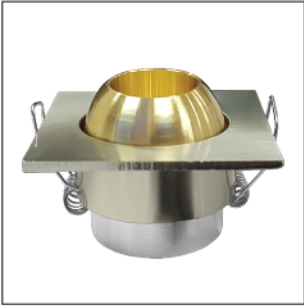

Model:DUES36-03

Recessed Mounted

Power: 3W
Housing: Die-casted Aluminium
Housing Color: Gold and Silver
Diameter: 50*50mm
Cut-out: 37mm
CCT: 3000K / 4000K / 6500K
IP Rating: IP20