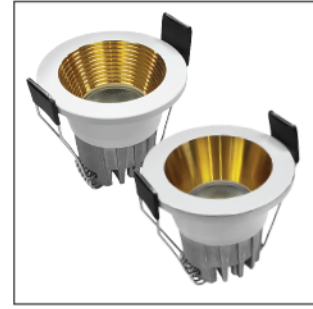

Housing: Die-casted Aluminium

Housing Color: Gold / Wooden

Diameter: 51mm

Cut-out: 49mm

CCT: 3000K / 4000K / 6500K

IP Rating: IP20

Model: DUES17-03

Recessed Mounted