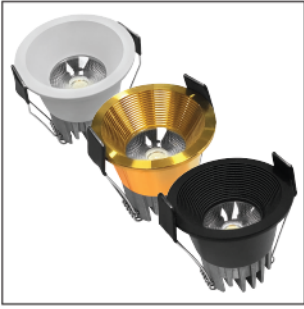

Model: DUES11-01

Recessed Mounted

Power: 1 W
Housing: Die-casted Aluminium
Housing Color: White
Diameter: 38mm
Cut-out: 30mm
CCT: 3000K / 4000K / 6500K
IP Rating: IP20

Model: DUES12-05

Surface Mounted

Power: 5W
Housing: Die-casted Aluminium
Housing Color: White / Gold / Black
Diameter: 74mm
Cut-out: N / A
CCT: 3000K / 4000K / 6500K
IP Rating: IP20

Model: DUES13-01

Recessed Mounted

Power: 1W
Housing: Die-casted Aluminium
Housing Color: White / Gold / Black
Diameter: 50mm
Cut-out: 32mm
CCT: 3000K / 4000K / 6500K
IP Rating: IP20

Model: DUES14-03

Recessed Mounted

Power: 3W
Housing: Die-casted Aluminium
Housing Color: White
Diameter: 72mm
Cut-out: 64mm
CCT: 3000K / 4000K / 6500K
IP Rating: IP20

Model: DUES15-03

Recessed Mounted

Power: 3W

Housing: Die-casted Aluminium

Housing Color: White / Gold / Black

Diameter: 49mm

Cut-out: 38mm

CCT: 3000K / 4000K / 6500K

IP Rating: IP20

Model: DUES16-03

Recessed Mounted

Power: 3W