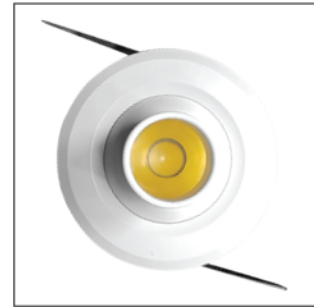

Model: DUES09-01

Recessed Mounted

Power: 1W
Housing: Die-casted Aluminium
Housing Color: White
Diameter: 35mm
Cut-out: 27mm
CCT: 3000K / 4000K / 6500K
IP Rating: IP20

Model: DUES10-01

Recessed Mounted

Power: 1W
Housing: Die-casted Aluminium
Housing Color: White
Diameter: 42mm
Cut-out: 32mm
CCT: 3000K / 4000K / 6500K
IP Rating: IP20