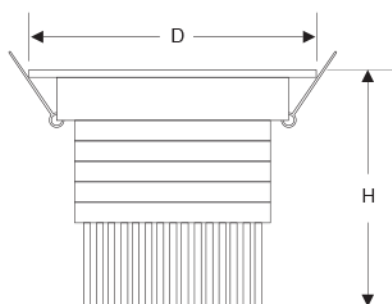

### Dimensions

Model	D	H
DUSS-05	89mm	47mm
DUSS-10	109mm	67mm

### Technical Specifications

Model	Power [W]	LED type	Luminous flux [lm]	Luminous efficacy [lm/W]	CCT [k]	Beam angle	CRI [Ra]	Cut-out [mm]	EAN
DUSS-05	5	COB	415	83	2700	24°	> 80	65	6290511000048
			440	88	6500			6290517000042	
DUSS-10	10	COB	830	83	2700	24°	> 80	87	6290512000055
			880	88	6500			6290517000059	