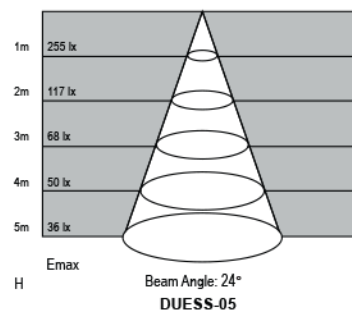

### Dimensions

Model	D	H
DUSS-05	89mm	47mm
DUSS-10	109mm	67mm

### Technical Specifications

Model	Power [W]	LED type	Luminous flux [lm]	Luminous efficacy [lm/W]	CCT [k]	Beam angle	CRI [Ra]	Cut-out [mm]	EAN
DUSS-05	5	COB	415	83	2700	24°	> 80	65	6290511000048
			440	88	6500			6290517000042	
DUSS-10	10	COB	830	83	2700	24°	> 80	87	6290512000055
			880	88	6500			6290517000059	