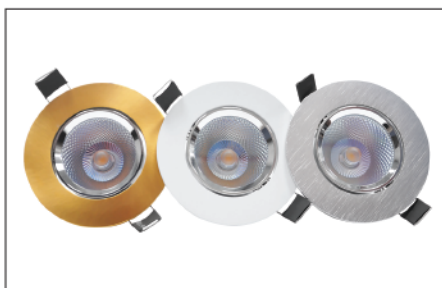

TRIDONIC

BRIDGELUX
The Magic of Light™