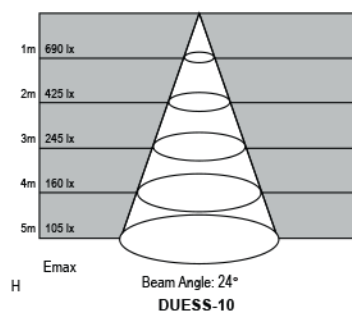

### Dimensions

Model	D	H
DUSS-05	89mm	47mm
DUSS-10	109mm	67mm

### Technical Specifications

Model	Power [W]	LED type	Luminous flux [lm]	Luminous efficacy [lm/W]	CCT [k]	Beam angle	CRI [Ra]	Cut-out [mm]	EAN
DUSS-05	5	COB	415	83	2700	24°	> 80	65	6290511000048
			440	88	6500			6290517000042	
DUSS-10	10	COB	830	83	2700	24°	> 80	87	6290512000055
			880	88	6500			6290517000059	