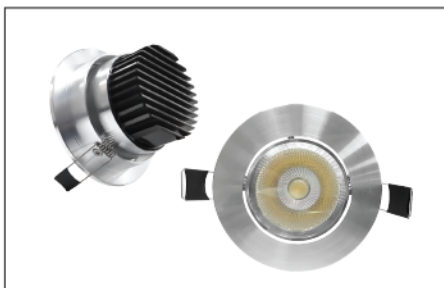

TRIDONIC

BRIDGELUX
The Magic of Light™