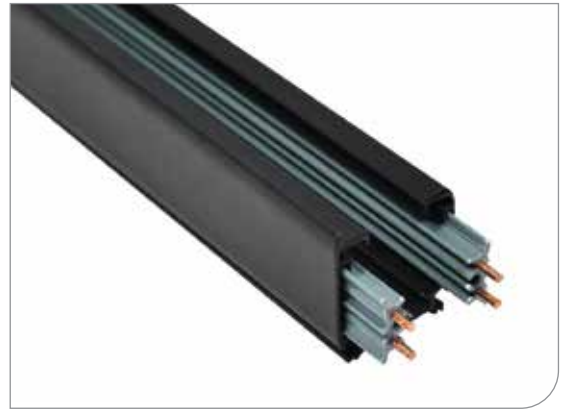

Estilo Zoom

TRACKLIGHTS

Description

Estilo Zoom, LED Tracklight, uses COB LED for indoor applications. Housing is made of Die-Cast Aluminum. Luminaire uses PC type lens.

Product Features

- COB LED
- Built-in LED Driver
- High quality PC lens
- 0-1/10V dimming, DALI dimming (optional)
- IP Rating: IP20
- Life Span: 50,000 hours

Dimensions

Model	Diameter	Height
DUESZO-15	Φ50mm	130mm
DUESZO-20	Φ64mm	150mm
DUESZO-30	Φ78mm	185mm

Photometric Diagram

Technical Specifications

Model	Power [W]	LED type	Luminous flux [lm]	Luminous efficacy [lm/W]	CCT [K]	Beam angle	CRI [Ra]
DUESZO-15	15W	COB LED	1500 lm	100 lm/W	3000K	24°	>80
DUESZO-20	20W		2000 lm		4000K	15°	
DUESZO-30	30W		3000 lm		6500K	24° 46°	

DUTW/B-03 (3 Line Track)

DUTW/B-04 (4 Line Track)

DUTW/B-06 (6 Line DALI Track)