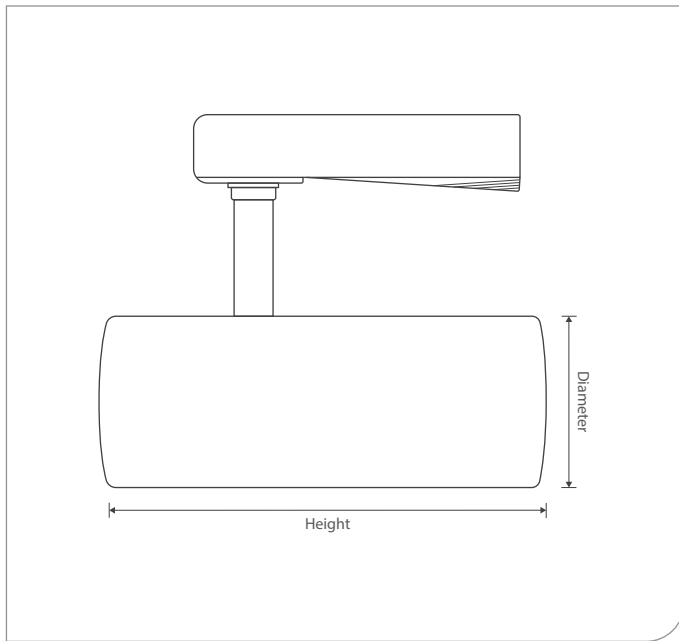

Estilo Zoom

TRACKLIGHTS

Description

Estilo Zoom, LED Tracklight, uses COB LED for indoor applications. Housing is made of Die-Cast Aluminum. Luminaire uses PC type lens.

Product Features

- COB LED
- Built-in LED Driver
- High quality PC lens
- 0-1/10V dimming, DALI dimming (optional)
- IP Rating: IP20
- Life Span: 50,000 hours

Dimensions

Model	Diameter	Height
DUESZO-15	Φ50mm	130mm
DUESZO-20	Φ64mm	150mm
DUESZO-30	Φ78mm	185mm

Photometric Diagram

Technical Specifications

Model	Power [W]	LED type	Luminous flux [lm]	Luminous efficacy [lm/W]	CCT [K]	Beam angle	CRI [Ra]
DUESZO-15	15W	COB LED	1500 lm	100 lm/W	3000K	24°	>80
DUESZO-20	20W		2000 lm		4000K	15°	
DUESZO-30	30W		3000 lm		6500K	24° 46°	