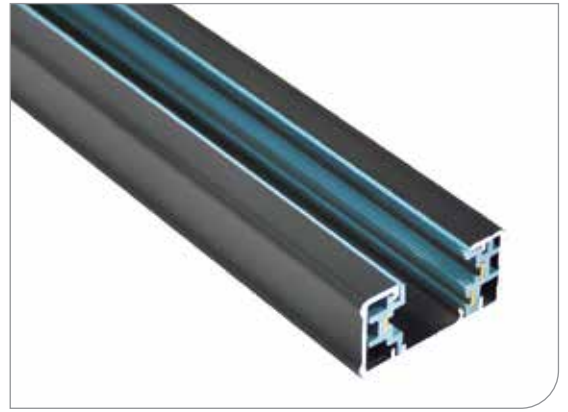

Estilo Zoom

TRACKLIGHTS

Description

Estilo Zoom, LED Tracklight, uses COB LED for indoor applications. Housing is made of Die-Cast Aluminum. Luminaire uses PC type lens.

Product Features

- COB LED
- Built-in LED Driver
- High quality PC lens
- 0-1/10V dimming, DALI dimming (optional)
- IP Rating: IP20
- Life Span: 50,000 hours

Dimensions

Model	Diameter	Height
DUESZO-15	Φ50mm	130mm
DUESZO-20	Φ64mm	150mm
DUESZO-30	Φ78mm	185mm

Photometric Diagram

Technical Specifications

Model	Power [W]	LED type	Luminous flux [lm]	Luminous efficacy [lm/W]	CCT [K]	Beam angle	CRI [Ra]
DUESZO-15	15W	COB LED	1500 lm	100 lm/W	3000K	24°	>80
DUESZO-20	20W		2000 lm		4000K	15°	
DUESZO-30	30W		3000 lm		6500K	24° 46°	

DUTW/B-03 (3 Line Track)

DUTW/B-04 (4 Line Track)

DUTW/B-06 (6 Line DALI Track)