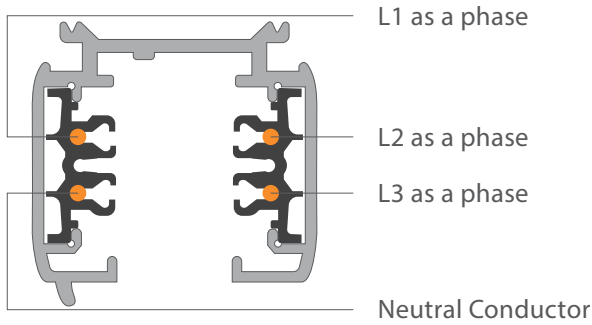

Dimensions

Model	Diameter	Height
DUESZO-15	Φ50mm	130mm
DUESZO-20	Φ64mm	150mm
DUESZO-30	Φ78mm	185mm

Photometric Diagram

Technical Specifications

Model	Power [W]	LED type	Luminous flux [lm]	Luminous efficacy [lm/W]	CCT [K]	Beam angle	CRI [Ra]
DUESZO-15	15W	COB LED	1500 lm	100 lm/W	3000K	24°	>80
DUESZO-20	20W		2000 lm		4000K	15°	
DUESZO-30	30W		3000 lm		6500K	24° 46°	

DUTW/B-03 (3 Line Track)

DUTW/B-04 (4 Line Track)

DUTW/B-06 (6 Line DALI Track)