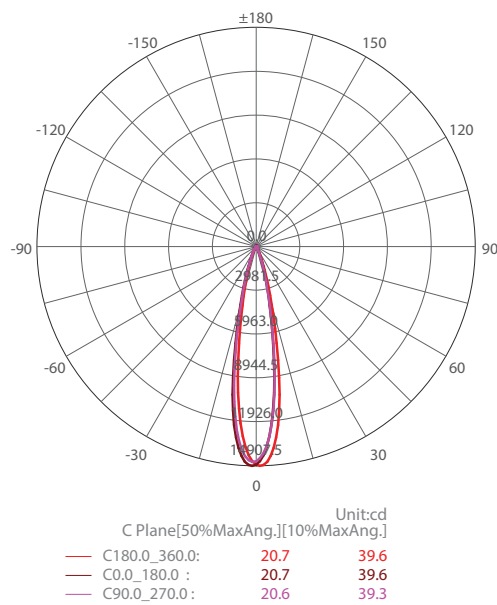

Dimensions

Model	Diameter	Height
DUESZO-15	Φ50mm	130mm
DUESZO-20	Φ64mm	150mm
DUESZO-30	Φ78mm	185mm

Photometric Diagram

Technical Specifications

Model	Power [W]	LED type	Luminous flux [lm]	Luminous efficacy [lm/W]	CCT [K]	Beam angle	CRI [Ra]
DUESZO-15	15W	COB LED	1500 lm	100 lm/W	3000K	24°	>80
DUESZO-20	20W		2000 lm		4000K	15°	
DUESZO-30	30W		3000 lm		6500K	24° 46°	