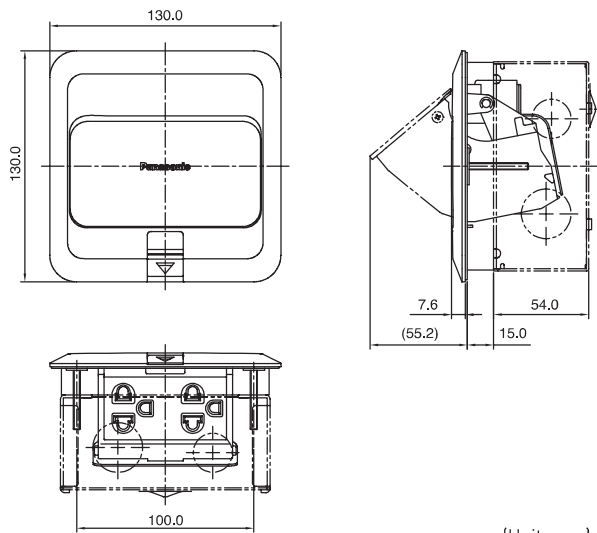

Floor outlet (Aluminum Diecast) dimension

Floor outlet single dimension

Floor outlet duplex dimension