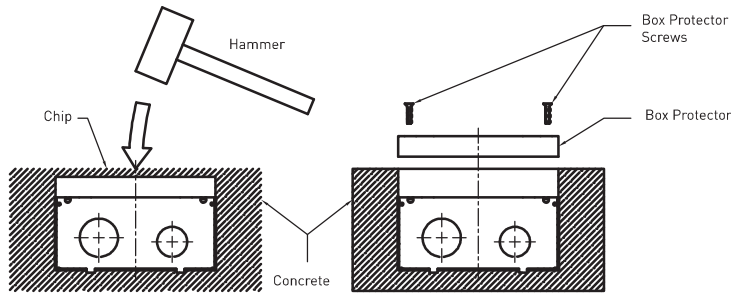

How to mount

After putting the concrete on, make the hole to install the product.

- (1) Hammer the center part of where the box is installed and make the hole for installation.
- (2) After chipping the concrete away, loosen cover unit screws and take the box protector off.