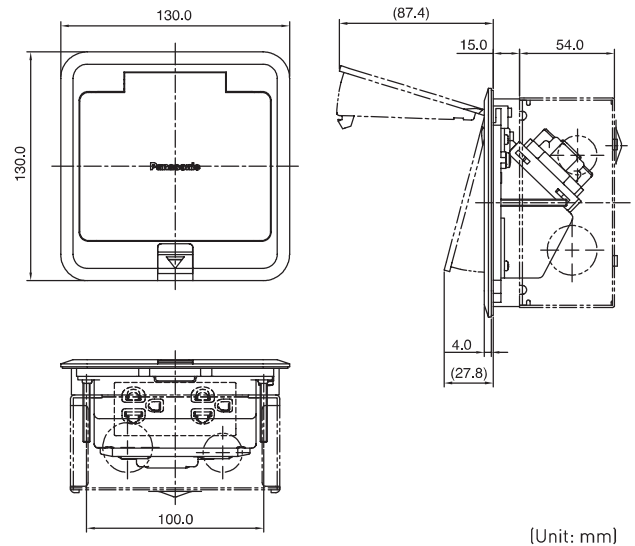

Floor outlet (Aluminum Diecast) dimension

Floor outlet single dimension

Floor outlet duplex dimension