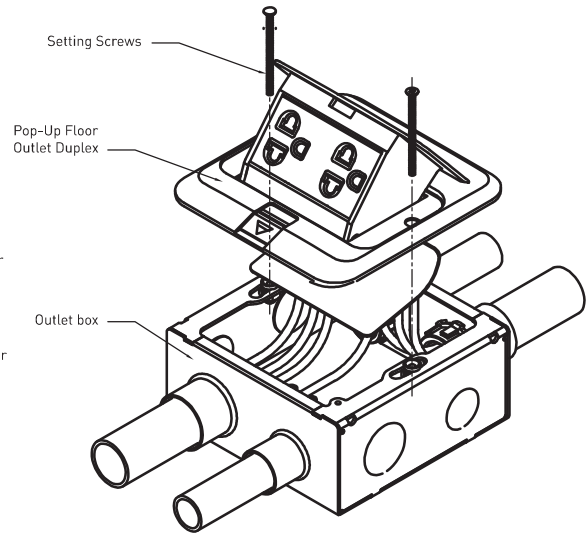

DU61466HTK-1

Duplex CAT6 Modular Jack with Outlex Box and Box Protector

DU8199HTK-1*

Floor Outlet, Blank for Triple Device with Cover Unit

How to mount

After putting the concrete on, make the hole to install the product.

- (1) Hammer the center part of where the box is installed and make the hole for installation.
- (2) After chipping the concrete away, loosen cover unit screws and take the box protector off.

Pop-up floor outlet duplex dimension