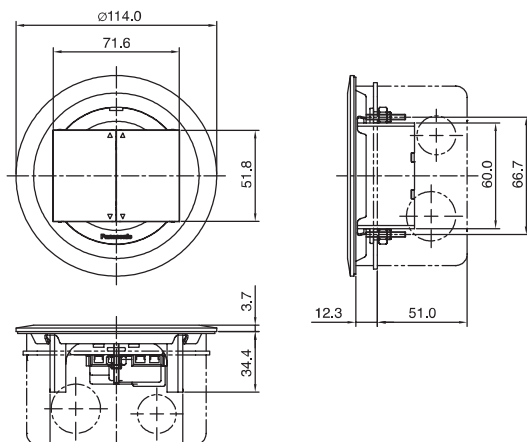

- (1) Hammer the center part of where the box is installed and make the hole for installation.
- (2) After chipping the concrete away, loosen cover unit screws and take the box protector off.

Pop-up floor outlet duplex dimension

Floor outlet (Aluminum Diecast) dimension

Floor outlet single dimension

Floor outlet duplex dimension