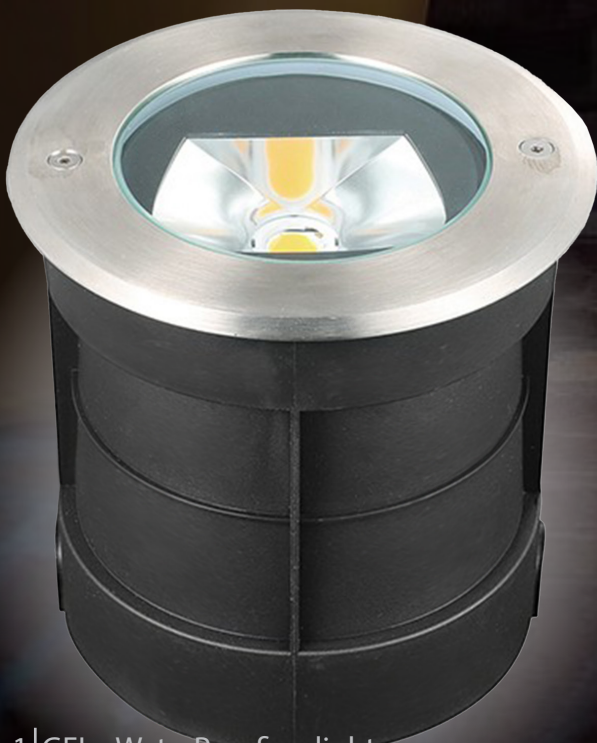

LEVANT
Light

LV-GFL

Waterproof Recessed Ground
Lights Outdoor

304 Stainless steel surface
die cast aluminum
PC

1 | GFL - WaterProofing light

Inside the waterproof cover

	LV-GFL1-10w	LV-GFL-15w
POWER:	10W	15W
Efficiency:	110-120lm/w	110-120lm/w
LUMINOUS: flux [lm]	1100 lm	1700 lm
CRI:	>80	>80
Material:	304Stainless steel surface+die cast aluminum+PC	
Dimension:	Φ130x95mm	Φ150x95mm
IP:	IP67	IP67
Input Voltage:	AC 85-265 V	AC 85-265 V
EAN:	6925222081108	6925222081115