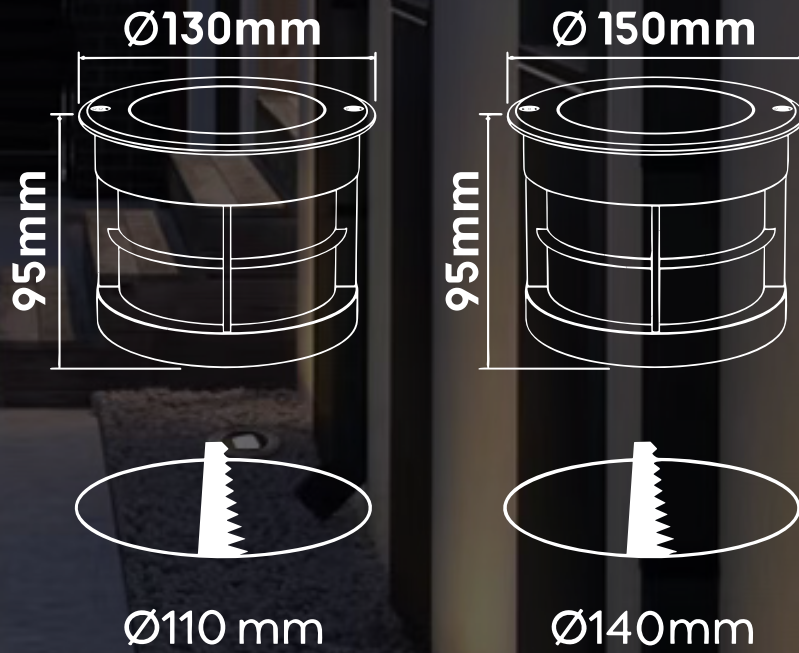

LEVANT
Light

LV-GFL

Waterproof Recessed Ground
Lights Outdoor

304 Stainless steel surface
die cast aluminum
PC

1 | GFL - WaterProofing light

Inside the waterproof cover

	LV-GFL1-10w	LV-GFL-15w
POWER:	10W	15W
Efficiency:	110-120lm/w	110-120lm/w
LUMINOUS: flux [lm]	1100 lm	1700 lm
CRI:	>80	>80
Material:	304Stainless steel surface+die cast aluminum+PC	
Dimension:	Φ130x95mm	Φ150x95mm
IP:	IP67	IP67
Input Voltage:	AC 85-265 V	AC 85-265 V
EAN:	6925222081108	6925222081115

Life Span
30000h

Applications:

Home Garden

School

Dormitory

DIMENSION

FUTURES

Life Span
30000h