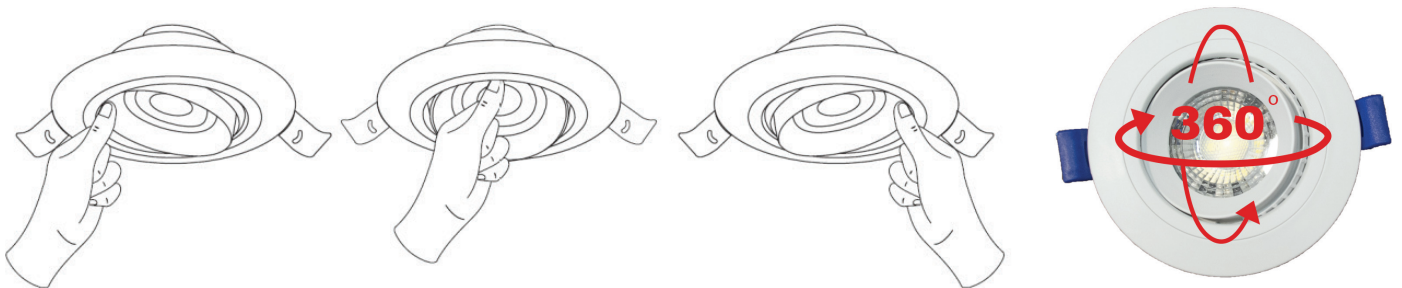

Application General Lighting Show Room Office Healthcare Education