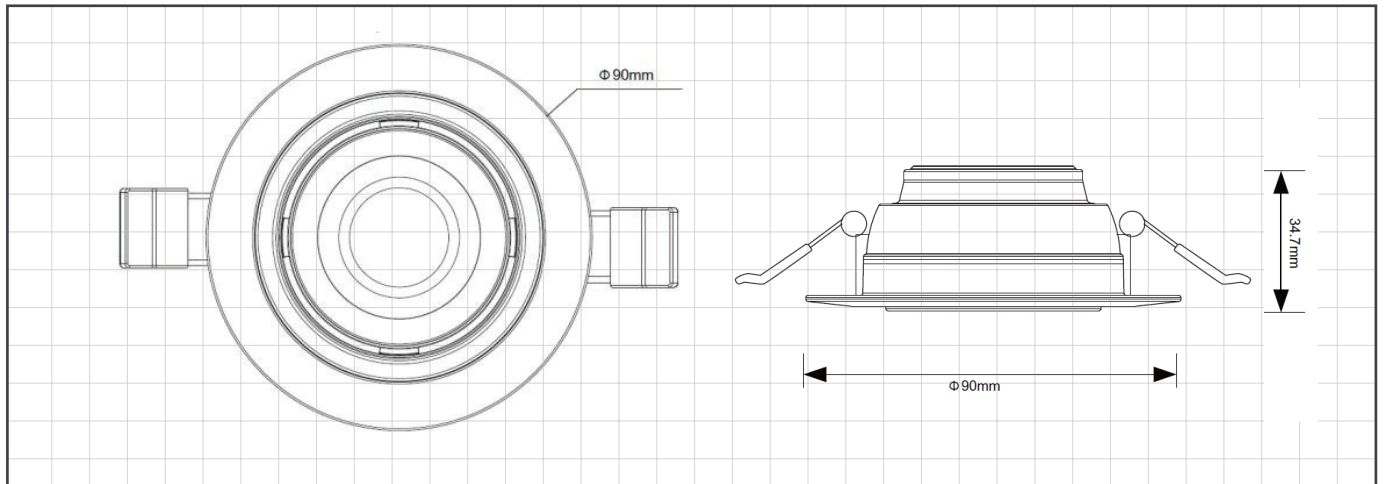

### HAWK EYE

Power	7W
Efficiency	80 lm/w
LUMINOUS: flux (lm)	560
CRI	>80
Inbut Voltage	AC 85-265V
Beam Angel	25°
Chip	Samsung SMD
Driver	isolated
Body Color	White
Dimension	D90*H34.7mm
Cut-out	75mm
EAN	6925222034807

## ■ Technical Drawing