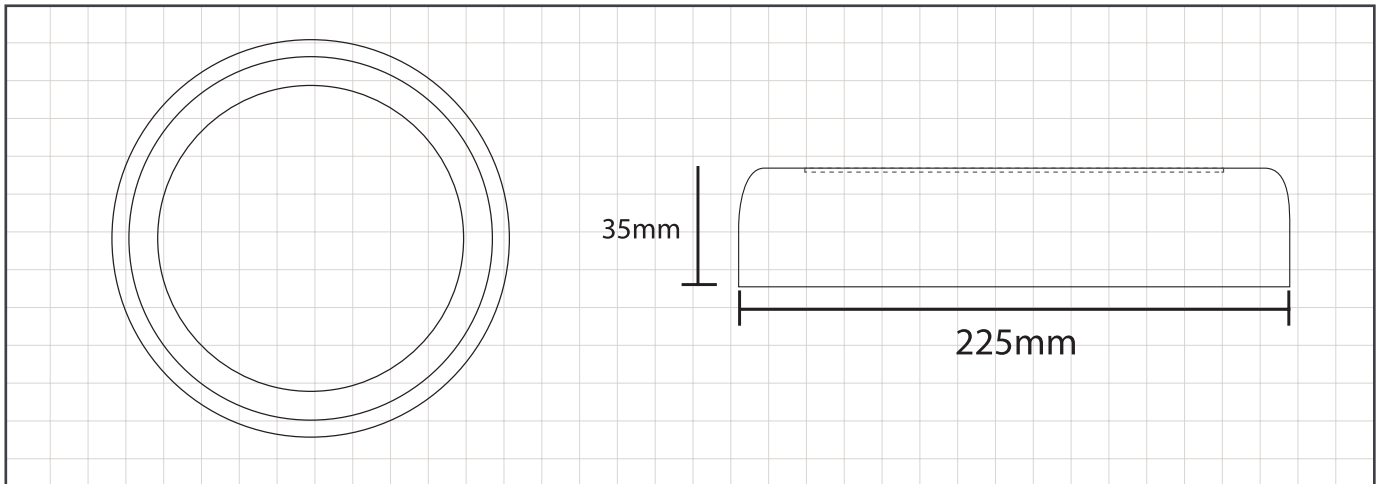

TYPE

DownLight - Surfaced

■ Technical Specification

LV-LUNAR-24W-SF

Power	24W
Efficiency	120 lm/w
LUMINOUS: flux (lm)	2880
CRI	>80
Inbut Voltage	AC 85-265V
Beam Angel	120°
Chip	SMD Bridgelux
Driver	isolated
Body Color	White
Dimension	D225*H35mm
EAN	6925222041904

Driver Brand Options 

Chip Brand Options 

■ Technical Drawing

■ Features

120° Beam Angel

IP20

NO FLICKER

CCT