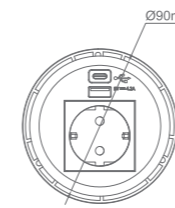

Features

FBT-259 -2
1xType 45 series power module +
1xDual port type A+C USB charger

FBT-259 -2-US
2xUS power module +
1xDual port type A+C USB charger

USB output:
10.5W for single; 21W for total

Available power connection type:
IEC power inlet,
GST power inlet,
Pre-wired power cable with preferred
plug

Approval: CE, RoHS, REACH