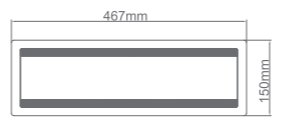

FBT-290D/3

Features

With soft close mechanism

Flush-mount flip-up box