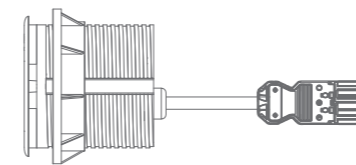

IEC Power Inlet

GST Power Inlet