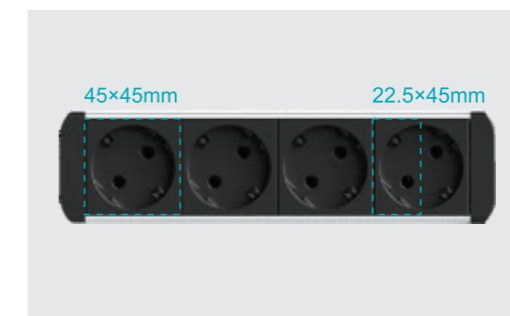

◀ **Customizable with various configuration:**
Provides expanded and customizable modules configuration according to different needs.