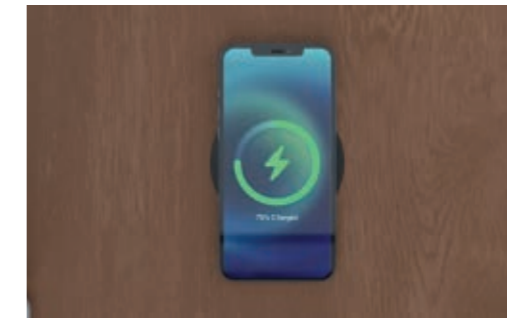

Black

White

◀ Small in size, big on power:

Power up your smart gadgets with this retractable ultra-compact design multi charging station. Featuring a single USB-A port and USB-C port, this unit supports the mainstream fast charging PD & QC 3.0 protocols with total power output of 38W (max), providing safe and efficient charging for smartphones, tablets, and other devices.

◀ 15W wireless charging:

The surface top delivers up to 15W of wireless power to charge your Qi-enabled phones by simply placing it directly on the pad.

◀ Ultra-slim profile:

The cover panel in fully retracted position, lies nearly flush with the worktop, making it blending with the surrounding environment.

◀ Easy to install:

Fits easily and can be mounted on Ø60mm circular grommet hole, making installation quick and simple.

◀ Aesthetic appeal:

With this unit, you can be sure of creating your desired contemporary and sophisticated look in your home or office. In addition, customized color trends are available on request, to meet your design requirements.