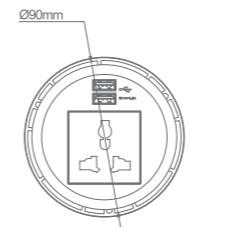

FBT-259 USA(4.2A)/(2.1A)

Module capacity: 2 US socket modules +1 dual port USB charger

*IEC Power Inlet available on request.

STS-R90 F