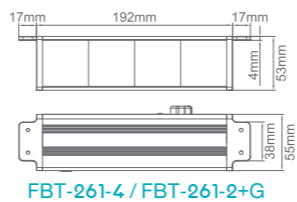

*These dimensions are not applicable to units with 13A UK type modules and 16A South African SANS 164-1 type modules. For more details, please contact our sales representative.