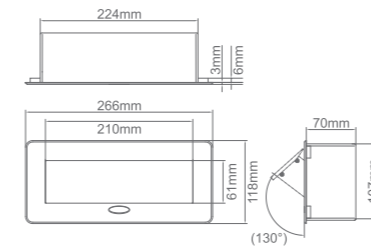

Features

With soft pop up mechanism

ABS base box

Features

With soft pop up mechanism

ABS base box