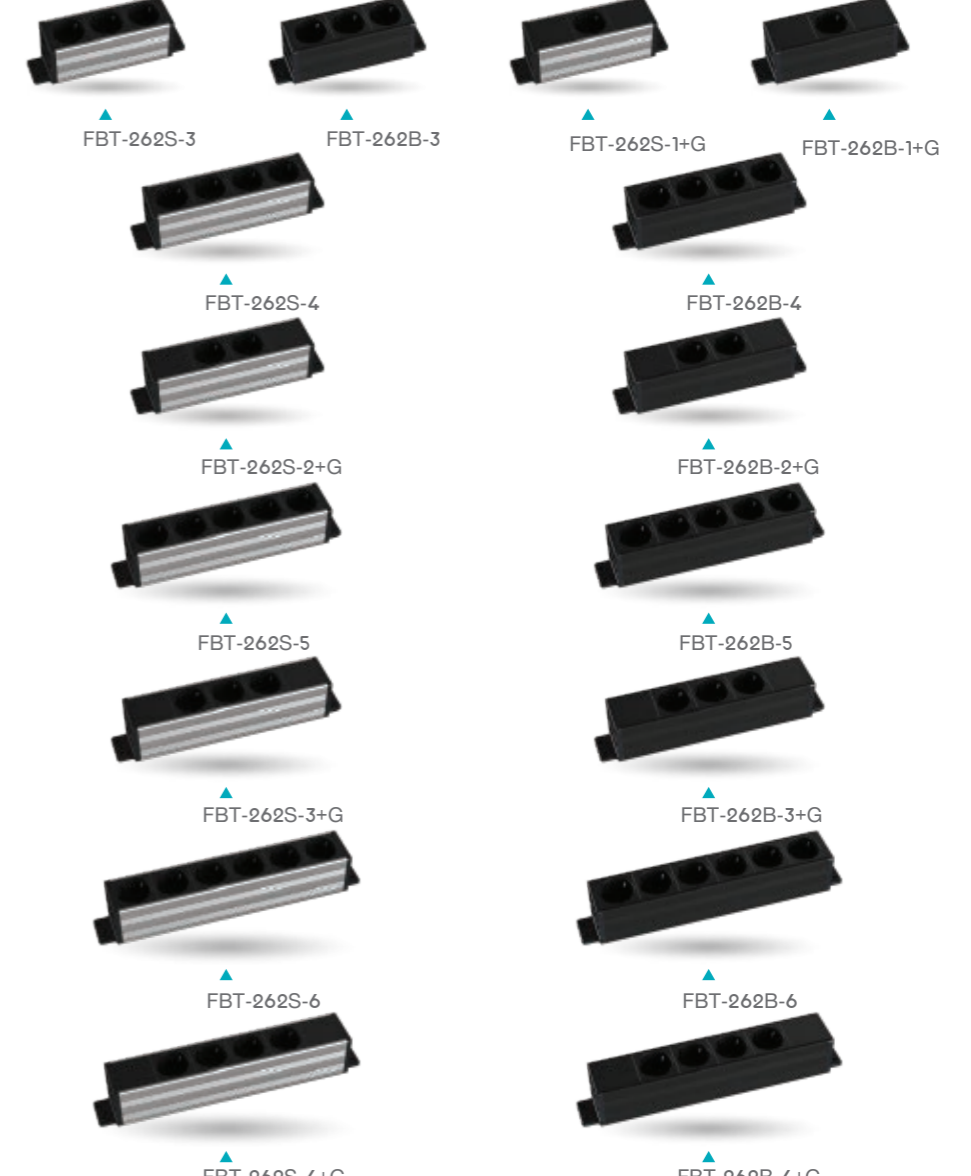

DESKTOP BOXES

LV-FBT-262:

Model	Color	Material	*Module Capacity	Application
FBT-262S-2	Silver	Aluminum+PC	4	Surface, Under-desk
FBT-262B-2	Black	Aluminum+PC	4	Surface, Under-desk
FBT-262S-3	Silver	Aluminum+PC	6	Surface, Under-desk
FBT-262B-3	Black	Aluminum+PC	6	Surface, Under-desk
FBT-262S-4	Silver	Aluminum+PC	8	Surface, Under-desk
FBT-262B-4	Black	Aluminum+PC	8	Surface, Under-desk
FBT-262S-5	Silver	Aluminum+PC	10	Surface, Under-desk
FBT-262B-5	Black	Aluminum+PC	10	Surface, Under-desk
FBT-262S-6	Silver	Aluminum+PC	12	Surface, Under-desk
FBT-262B-6	Black	Aluminum+PC	12	Surface, Under-desk
FBT-262S-1+G	Silver	Aluminum+PC	2	Surface, Under-desk
FBT-262B-1+G	Black	Aluminum+PC	2	Surface, Under-desk
FBT-262S-2+G	Silver	Aluminum+PC	4	Surface, Under-desk
FBT-262B-2+G	Black	Aluminum+PC	4	Surface, Under-desk
FBT-262S-3+G	Silver	Aluminum+PC	6	Surface, Under-desk
FBT-262B-3+G	Black	Aluminum+PC	6	Surface, Under-desk
FBT-262S-4+G	Silver	Aluminum+PC	8	Surface, Under-desk
FBT-262B-4+G	Black	Aluminum+PC	8	Surface, Under-desk

*Can be customized as per desired modules requirement

Features

Quick and easy installation.

The unit can be supplied with GST connectors or pre-wired power cord, as per user's requirement.

Constructed with sleek and durable anodized aluminum alloy enclosure, ensuring a longer product lifespan.

Module capacity: can be customized

*These dimensions are not applicable to units with 13A UK type modules and 16A South African SANS 164-1 type modules. For more details, please contact our sales representative.