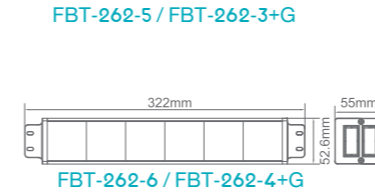

Module capacity: can be customized

*These dimensions are not applicable to units with 13A UK type modules and 16A South African SANS 164-1 type modules. For more details, please contact our sales representative.