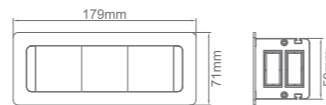

Module capacity: can be customized

Power cable with preferred plug

GST power inlet

179mm
71mm
59mm
147mm
2mm
55mm
FBT-266-3 / FBT-266-1+G

224mm
71mm
192mm
2mm
55mm
FBT-266-4 / FBT-266-2+G

269mm
71mm
237mm
2mm
55mm
FBT-266-5 / FBT-266-3+G