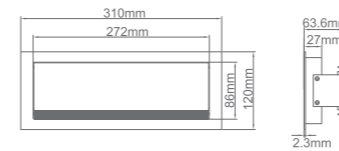

STS-120/2

Features

With soft close mechanism

Flush-mount flip-up box

Approval: RoHS