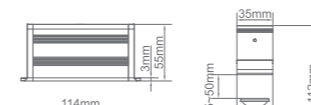

Easily clamp mounts on the edge of desk with thickness range: 5-50mm. No tools required.

Module capacity: can be customized

Patent NO: CN307384056S

Power cable with preferred plug

GST power inlet

114mm
53mm
35mm
3mm
5-50mm
112mm
STS-C60-2