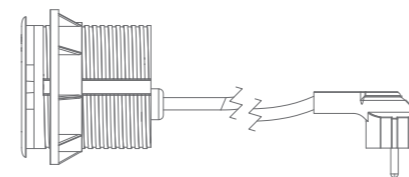

Pre-wired Power Cable