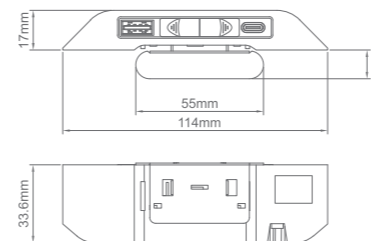

STC-2W/C105, STC-2B/C105

- Single output:
  1. C1 port(QC3.0/FCP/AFC): 5V/3A, 9V/3A, 12V/3A
  2. C1 port(PD3.0/PPS/QC4+):
  5V/2.4A, 9V/3A, 12V/3A, 15V/5A, 20V/5A
  3. C2 port(PD3.0): 5V/2.4A, 9V/2A
  4. A port(QC3.0/FCP/AFC): 5V/3A, 9V/2A
- Both output:
  1. C1 port(QC3.0/FCP/AFC): 5V/3A, 9V/3A, 12V/3A
  2. C1 port(PD3.0/PPS/QC4+):
  5V/2.4A, 9V/3A, 12V/3A, 15V/5A, 20V/4.35A
  3. C2 & A port: 5V/3.5A Max