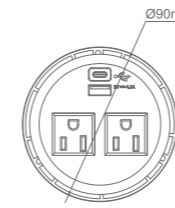

Features

FBT-259 -2
1xType 45 series power module +
1xDual port type A+C USB charger

FBT-259 -2-US
2xUS power module +
1xDual port type A+C USB charger

USB output:
10.5W for single; 21W for total

Available power connection type:
IEC power inlet,
GST power inlet,
Pre-wired power cable with preferred
plug

Approval: CE, RoHS, REACH