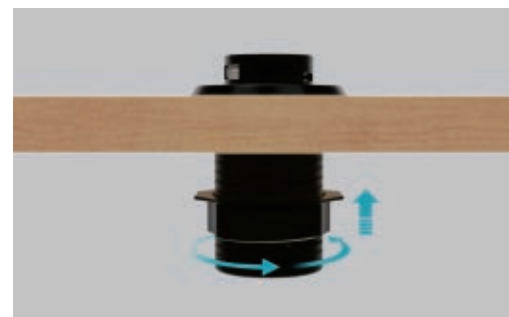

Intelligent charging:

USB ports adapt to the charging capabilities of your connected devices and provides the optimal charging current.

Easy to install:

Fits easily and can be mounted on Ø50mm-Ø60mm circular grommet hole, making installation quick and simple.