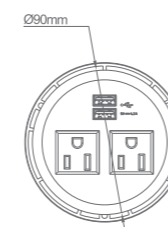

DESKTOP BOXES

LV-FBT-254 :

Model	Color	Material	Module Capacity	Cutout(mm)
FBT-254D/W	White	PC	6	Ø60/80
FBT-254D/B	Black	PC	6	Ø60/80
FBT-254D/BL	Blue	PC	6	Ø60/80
FBT-254D/Y	Yellow	PC	6	Ø60/80
FBT-254D/G	Green	PC	6	Ø60/80

Features

- Wireless Charging: Output 15W max
- Capacitive touch control switch
- Smart device control
- Except for the Black and White, the MOQ is 200 pcs.

Approval: CE, RoHS

15W Wireless Charging top allows you to power Qi-enabled devices by simply placing it directly on the pad.

Integrated with Tuya module to remotely control the plugged-in devices from anywhere via mobile APP.

Most of the office desks are equipped with a Ø60mm or Ø80mm grommet hole. Therefore, this product eliminates the hassle of an extra opening for mounting.

Features

FBT-259 F(4.2A)/(2.1A)

Module capacity: 1 type 45 module +1 dual port USB charger

FBT-259 USA(4.2A)/(2.1A)

Module capacity: 2 US socket modules +1 dual port USB charger

*IEC Power Inlet available on request.

STS-R90 US

DESKTOP BOXES

LV-FBT-259 :

Model	Color	Material	USB Output	Cutout(mm)
FBT-259 W F(4.2A)	White	PC	5V/4.2A	Ø80
FBT-259 B F(4.2A)	Black	PC	5V/4.2A	Ø80
FBT-259 W US(4.2A)	White	PC	5V/4.2A	Ø80
FBT-259 B US(4.2A)	Black	PC	5V/4.2A	Ø80
FBT-259 W F(2.1A)	White	PC	5V/2.1A	Ø80
FBT-259 B F(2.1A)	Black	PC	5V/2.1A	Ø80
FBT-259 W US(2.1A)	White	PC	5V/2.1A	Ø80
FBT-259 B US(2.1A)	Black	PC	5V/2.1A	Ø80