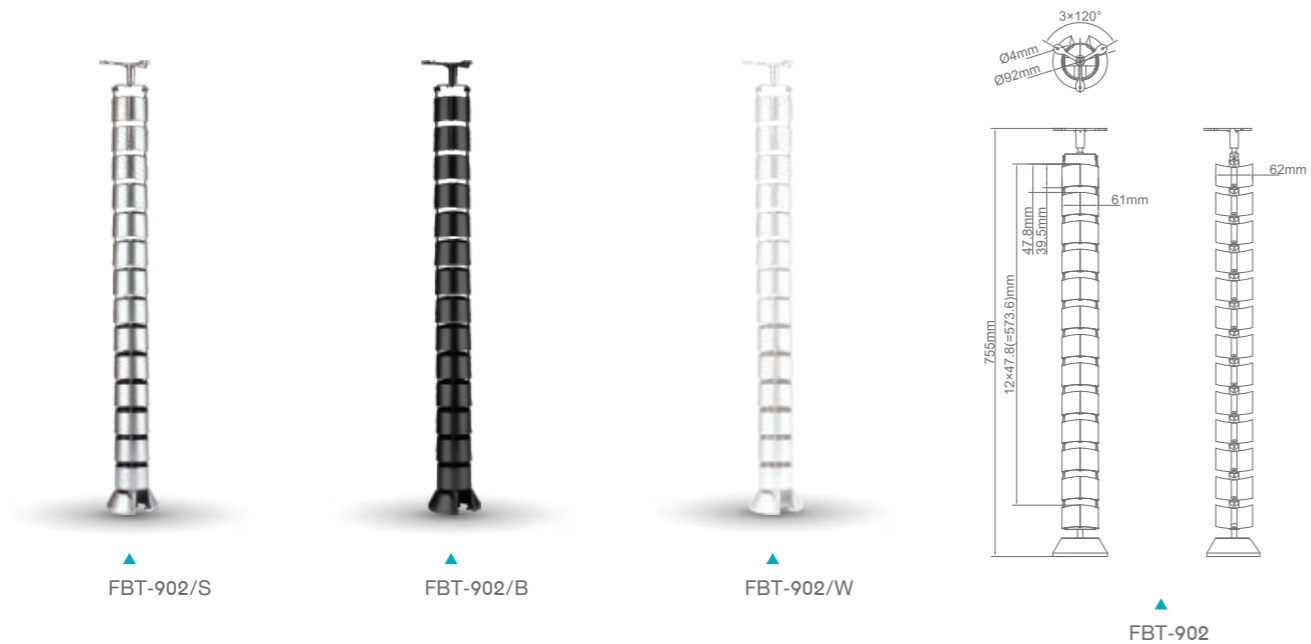

LV-FBT-902: