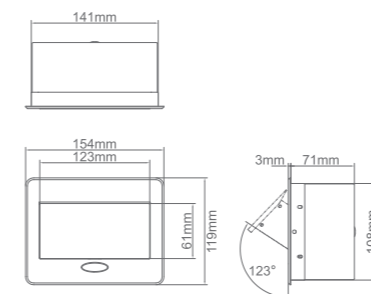

DESKTOP BOXES

LV-FBT-270 :

Model	Color	Material	Module Capacity	Cutout(mm)
FBT-270 W	White	Aluminum Alloy	8	250x150
FBT-270 B	Black	Aluminum Alloy	8	250x150

LV-FBT-272 :

Model	Color	Material	Module Capacity	Cutout(mm)
FBT-272 S	Silver	Aluminum	2 power+3 Type 120 modules	225x112
FBT-272 B	Black	Aluminum	2 power+3 Type 120 modules	225x112

Features

With super slim aluminum alloy profile which sits nearly flush with worktop for a discreet and tidy appearance.

Quick and easy installation.

Equipped with black brush strip which prevents dust infiltration and allows plugged-in cables to exit the lid whilst in the closed position.

Features

With soft pop up mechanism

Steel material base box

Approval: CE, RoHS

Features

With soft pop up mechanism

ABS base box

Features

With soft pop up mechanism

ABS base box

DESKTOP BOXES

LV-FBT-282 :

Model	Color	Material	*Module Capacity	Cutout(mm)
FBT-282/S	Silver	Aluminum alloy+ABS	6	230x110
FBT-282/B	Black	Aluminum alloy+ABS	6	230x110
FBT-282/W	White	Aluminum alloy+ABS	6	230x110

*Can be customized as per desired modules requirement

LV-FBT-287 :

Model	Color	Material	*Module Capacity	Cutout(mm)
FBT-287/S	Silver	Aluminum alloy+ABS	4	145x110
FBT-287/B	Black	Aluminum alloy+ABS	4	145x110
FBT-287/W	White	Aluminum alloy+ABS	4	145x110

*Can be customized as per desired modules requirement