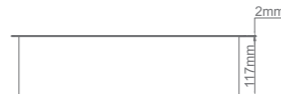

FBT-290D/3

Features

With soft close mechanism

Flush-mount flip-up box