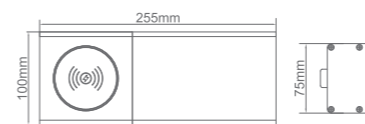

▲ FBT-260W-Qi

▲ FBT-260S-Qi

Accessing power outlets

Slide open the lid to access the power outlets.

Slide back the lid to conceal the power outlets when not in use.

Wireless Charging

Place the device gently on the top of cover and charge, compatible with all Qi enabled devices. Make sure the center of the device is aligned over the center of the charging base.