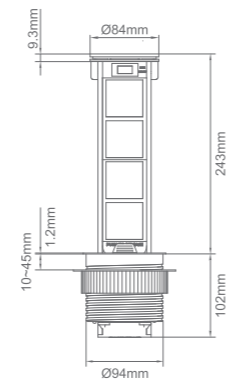

FBT-2 / 8 modules unit