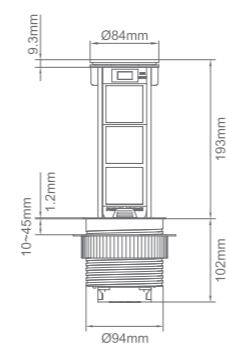

FBT-2 / 6 modules unit