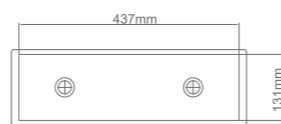

FBT-290D/3

Features

With soft close mechanism

Flush-mount flip-up box