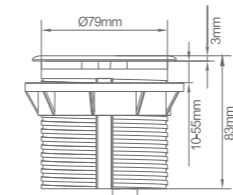

FBT-259 USA(4.2A)/(2.1A)

Module capacity: 2 US socket modules +1 dual port USB charger

*IEC Power Inlet available on request.

STS-R90 F