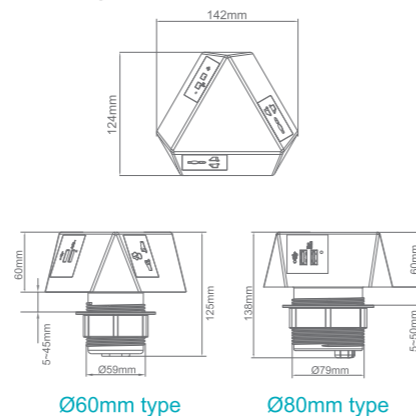

Integrated with Tuya module to remotely control the plugged-in devices from anywhere via mobile APP.

Most of the office desks are equipped with a Ø60mm or Ø80mm grommet hole. Therefore, this product eliminates the hassle of an extra opening for mounting.