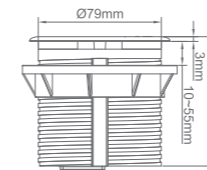

Features

FBT-259 -2
1xType 45 series power module +
1xDual port type A+C USB charger

FBT-259 -2-US
2xUS power module +
1xDual port type A+C USB charger

USB output:
10.5W for single; 21W for total

Available power connection type:
IEC power inlet,
GST power inlet,
Pre-wired power cable with preferred
plug

Approval: CE, RoHS, REACH