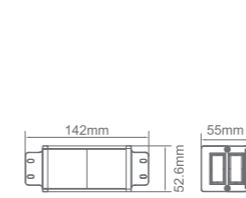

Module capacity: can be customized

*These dimensions are not applicable to units with 13A UK type modules and 16A South African SANS 164-1 type modules. For more details, please contact our sales representative.