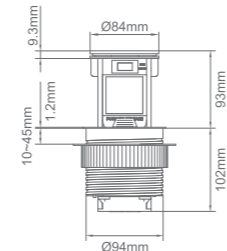

Black tempered glass top cover / silver enclosure / silver 304 stainless steel collar ring / black finish modules

Features

- Wireless charging: Output 15W max
- Equipped with overload protection switch
- Power cable length: 1.8 meters (Customizable)
- Approval: CE, UKCA, RoHS