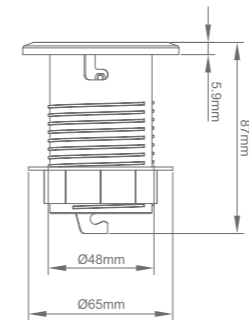

FBT-501-1W/C105,FBT-1B/C105

- Single output:
  1. C1 port(QC3.0/FCP/AFC): 5V/3A, 9V/3A, 12V/3A
  2. C1 port(PD3.0/PPS/QC4+):
  5V/2.4A, 9V/3A, 12V/3A, 15V/5A, 20V/5A
  3. C2 port(PD3.0): 5V/2.4A, 9V/2A
  4. A port(QC3.0/FCP/AFC): 5V/3A, 9V/2A
- Both output:
  1. C1 port(QC3.0/FCP/AFC): 5V/3A, 9V/3A, 12V/3A
  2. C1 port(PD3.0/PPS/QC4+):
  5V/2.4A, 9V/3A, 12V/3A, 15V/5A, 20V/4.35A
  3. C2 & A port: 5V/3.5A Max