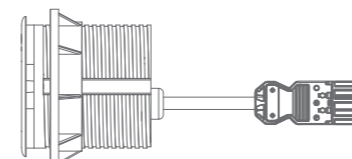

GST Power Inlet