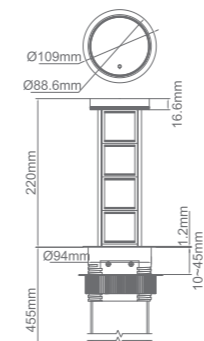

MOTORIZED POP UP UNIT

LV-FBT-154 : Waterproof Type

Features

IP54(in closed status)

Wireless charging: output 15W max

Approval: CE, UKCA, RoHS

Patent NO: CN213212473U
(not applicable for SMT-4B-WP)

International modules customization options:

POWER MODULES

USB POWER MODULES

MULTIMEDIA MODULES

*For more details on modules configuration, please contact our sales representatives.

MOTORIZED POP UP UNIT

LV-FBT-154 : Ultra-slim Type

Model	Surface Panel Material	Module Capacity	Cutout(mm)
FBT-154B/2+WP	Tempered glass	4	Ø95
FBT-154B/3+WP	Tempered glass	6	Ø95
FBT-154B/4+WP	Tempered glass	8	Ø95

Black tempered glass top cover / black enclosure / black 304 stainless steel collar ring / black finish modules

Model	Surface Panel Material	Module Capacity	Cutout(mm)
FBT-154B/2	Tempered glass	4	Ø95
FBT-154B/3	Tempered glass	6	Ø95
FBT-154B/4	Tempered glass	8	Ø95

Black tempered glass top cover / black enclosure / black 304 stainless steel collar ring / black finish modules

Model	Surface Panel Material	Module Capacity	Cutout(mm)
FBT-154S/2+WP	Tempered glass	4	Ø95
FBT-154S/3+WP	Tempered glass	6	Ø95
FBT-154S/4+WP	Tempered glass	8	Ø95

Silver tempered glass top cover / silver enclosure / silver 304 stainless steel collar ring / black finish modules