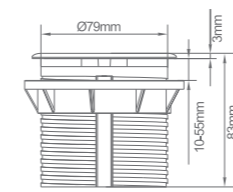

DESKTOP BOXES

LV-FBT-254 :

Model	Color	Material	Module Capacity	Cutout(mm)
FBT-254D/W	White	PC	6	Ø60/80
FBT-254D/B	Black	PC	6	Ø60/80
FBT-254D/BL	Blue	PC	6	Ø60/80
FBT-254D/Y	Yellow	PC	6	Ø60/80
FBT-254D/G	Green	PC	6	Ø60/80

Features

- Wireless Charging: Output 15W max
- Capacitive touch control switch
- Smart device control
- Except for the Black and White, the MOQ is 200 pcs.

Approval: CE, RoHS

15W Wireless Charging top allows you to power Qi-enabled devices by simply placing it directly on the pad.

Integrated with Tuya module to remotely control the plugged-in devices from anywhere via mobile APP.

Most of the office desks are equipped with a Ø60mm or Ø80mm grommet hole. Therefore, this product eliminates the hassle of an extra opening for mounting.

Features

FBT-259 F(4.2A)/(2.1A)

Module capacity: 1 type 45 module +1 dual port USB charger

FBT-259 USA(4.2A)/(2.1A)

Module capacity: 2 US socket modules +1 dual port USB charger

*IEC Power Inlet available on request.

STS-R90 US

DESKTOP BOXES

LV-FBT-259 :

Model	Color	Material	USB Output	Cutout(mm)
FBT-259 W F(4.2A)	White	PC	5V/4.2A	Ø80
FBT-259 B F(4.2A)	Black	PC	5V/4.2A	Ø80
FBT-259 W US(4.2A)	White	PC	5V/4.2A	Ø80
FBT-259 B US(4.2A)	Black	PC	5V/4.2A	Ø80
FBT-259 W F(2.1A)	White	PC	5V/2.1A	Ø80
FBT-259 B F(2.1A)	Black	PC	5V/2.1A	Ø80
FBT-259 W US(2.1A)	White	PC	5V/2.1A	Ø80
FBT-259 B US(2.1A)	Black	PC	5V/2.1A	Ø80