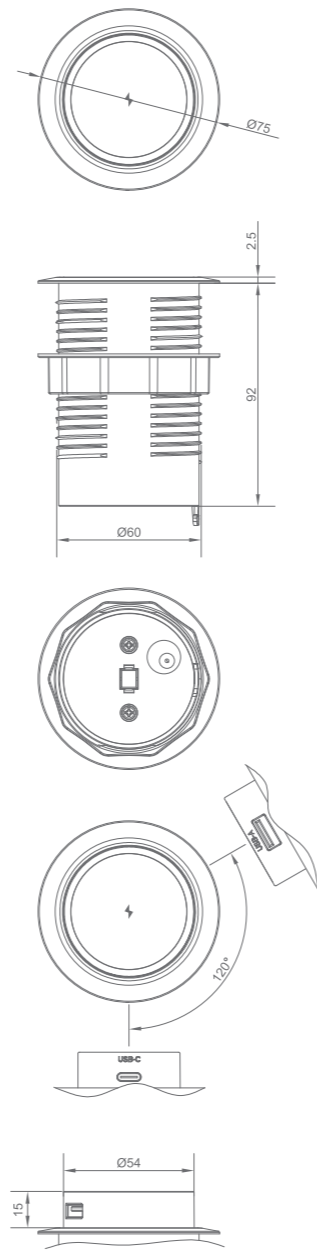

USB TABLE CHARGER

LV-FBT-506:

Features

Supplied with 24V3A adapter

- USB-A: 5V/3A, 9V/2A, 12V/1.5A (QC3.0, 18W Max)
- USB-C: 5V/3A, 9V/2.22A, 12V/1.67A (PD QC3.0, 20W Max)
- USB-A+USB-C: 18W+20W (38W Max)
- USB-A+Wireless: 18W+15W (33W Max)
- USB-C+Wireless: 20W+15W (35W Max)
- USB-A+USB-C+Wireless: 18W+20W+15W (53W Max)

Model	Color	Material	Surface	Cutout(mm)
FBT-506MW	White	PC	Dermatoglyph finish	Ø60
FBT-506MB	Black	PC	Dermatoglyph finish	Ø60