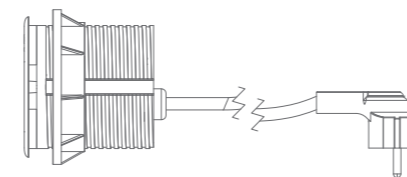

Pre-wired Power Cable