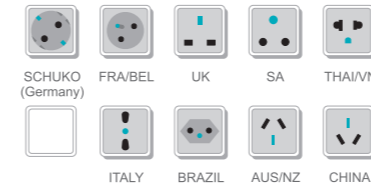

International modules customization options:

POWER MODULES