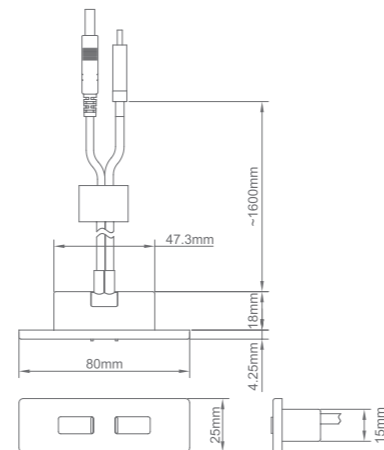

Charging adapter options

LV-FBT-1001:
Supplied with 20W fast charging adapter
Plug type: Collapsible
Available AC plug adapter options: US and EU

LV-FBT-1002:
Supplied with 65W GaN fast charging adapter
Plug type: Collapsible
Available AC plug adapter options: US pin

Suitable for installation within:

Lounge

Office

Drawing Room

Coffee Shop

Library

Bedroom

... ..