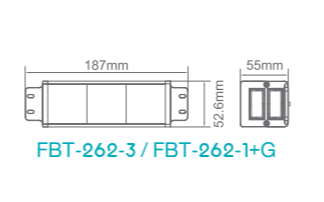

Module capacity: can be customized

*These dimensions are not applicable to units with 13A UK type modules and 16A South African SANS 164-1 type modules. For more details, please contact our sales representative.