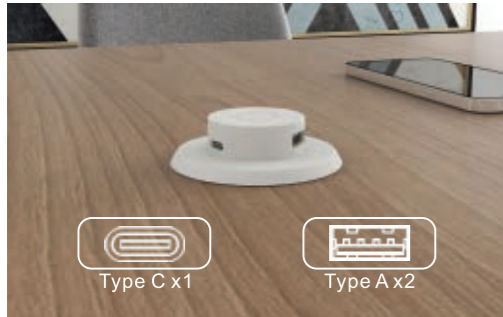

USB TABLE CHARGER

Features

Small in size, big on power:

Power up your smart gadgets with this retractable ultra-compact design charging station. Featuring dual USB-A ports and a single USB-C port, this unit supports the mainstream fast charging PD & QC 3.0 protocols with total power output of 42W (max), providing safe and efficient charging for smartphones, tablets, and other devices.