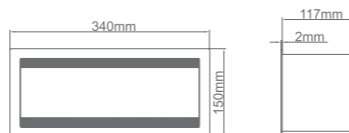

FBT-290D/2