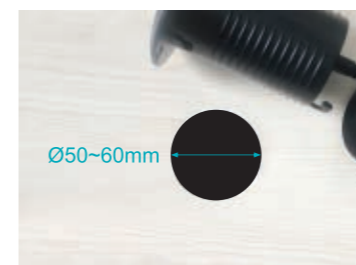

FBT-501-1W/C105,FBT-1B/C105

- Single output:
  1. C1 port(QC3.0/FCP/AFC): 5V/3A, 9V/3A, 12V/3A
  2. C1 port(PD3.0/PPS/QC4+):
  5V/2.4A, 9V/3A, 12V/3A, 15V/5A, 20V/5A
  3. C2 port(PD3.0): 5V/2.4A, 9V/2A
  4. A port(QC3.0/FCP/AFC): 5V/3A, 9V/2A
- Both output:
  1. C1 port(QC3.0/FCP/AFC): 5V/3A, 9V/3A, 12V/3A
  2. C1 port(PD3.0/PPS/QC4+):
  5V/2.4A, 9V/3A, 12V/3A, 15V/5A, 20V/4.35A
  3. C2 & A port: 5V/3.5A Max

The office desk has its own opening, most of which are 50~60mm, saving the steps of opening.

USB TABLE CHARGER

LV-FBT-501:

FBT-501-1W/C20
FBT-501-1W/C65
FBT-501-1W/C105

FBT-501-1B/C20
FBT-501-1B/C65
FBT-501-1B/C105

Model	Color	Material	Input	Cutout(mm)
FBT-501-1W/C20	White	PC	100-240V AC 0.5A	Ø50~60
FBT-501-1B/C20	Black	PC	100-240V AC 0.5A	Ø50~60
FBT-501-1W/C65	White	PC	100-240V AC 1.6A	Ø50~60
FBT-501-1B/C65	Black	PC	100-240V AC 1.6A	Ø50~60
FBT-501-1W/C105	White	PC	100-240V AC 2.6A	Ø50~60
FBT-501-1B/C105	Black	PC	100-240V AC 2.6A	Ø50~60