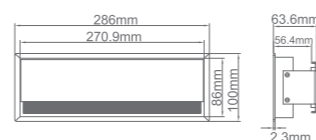

DESKTOP BOXES

LV-FBT-290D:

Features

Quick and easy installation

Double-sided cover opening with damped hinge mechanism

Model	Color	Material	Module Capacity	Cutout(mm)
FBT-290D/2 S	Silver	Aluminum	8	315x135
FBT-290D/2 B	Black	Aluminum	8	315x135
FBT-290D/3 S	Silver	Aluminum	12	442x135
FBT-290D/3 B	Black	Aluminum	12	442x135

FBT-290D/2

FBT-290D/3

Features

With soft close mechanism

Flush-mount flip-up box

STS-120/1

STS-120/2

Features

With soft close mechanism

Flush-mount flip-up box

Approval: RoHS

STS-220/1

STS-220/2

DESKTOP BOXES

LV-FBT-320:

Model	Color	Material	Module Capacity	Cutout(mm)
FBT-320/1 S	Silver	Aluminum	4	160x104
FBT-320/1 B	Black	Aluminum	4	160x104
FBT-320/2 S	Silver	Aluminum	8	284x104
FBT-320/2 B	Black	Aluminum	8	284x104

LV-FBT-322:

Model	Color	Material	Module Capacity	Cutout(mm)
FBT-322/1 S	Silver	Aluminum	4	153x92
FBT-322/1 B	Black	Aluminum	4	153x92
FBT-322/2 S	Silver	Aluminum	8	281x92
FBT-322/2 B	Black	Aluminum	8	281x92