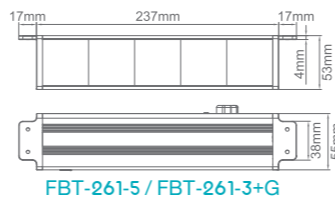

*These dimensions are not applicable to units with 13A UK type modules and 16A South African SANS 164-1 type modules. For more details, please contact our sales representative.