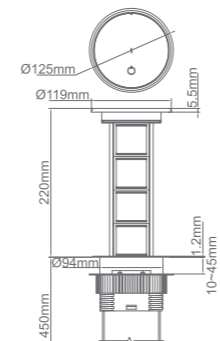

MOTORIZED POP UP UNIT

LV-FBT-154 : Waterproof Type

Features

IP54(in closed status)

Wireless charging: output 15W max

Approval: CE, UKCA, RoHS

Patent NO: CN213212473U
(not applicable for SMT-4B-WP)

International modules customization options:

POWER MODULES

USB POWER MODULES

MULTIMEDIA MODULES

*For more details on modules configuration, please contact our sales representatives.

MOTORIZED POP UP UNIT

LV-FBT-154 : Ultra-slim Type

Model	Surface Panel Material	Module Capacity	Cutout(mm)
FBT-154B/2+WP	Tempered glass	4	Ø95
FBT-154B/3+WP	Tempered glass	6	Ø95
FBT-154B/4+WP	Tempered glass	8	Ø95

Black tempered glass top cover / black enclosure / black 304 stainless steel collar ring / black finish modules

Model	Surface Panel Material	Module Capacity	Cutout(mm)
FBT-154B/2	Tempered glass	4	Ø95
FBT-154B/3	Tempered glass	6	Ø95
FBT-154B/4	Tempered glass	8	Ø95

Black tempered glass top cover / black enclosure / black 304 stainless steel collar ring / black finish modules

Model	Surface Panel Material	Module Capacity	Cutout(mm)
FBT-154S/2+WP	Tempered glass	4	Ø95
FBT-154S/3+WP	Tempered glass	6	Ø95
FBT-154S/4+WP	Tempered glass	8	Ø95

Silver tempered glass top cover / silver enclosure / silver 304 stainless steel collar ring / black finish modules