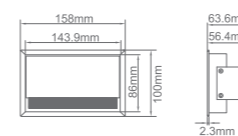

DESKTOP BOXES

LV-FBT-290D:

Features

Quick and easy installation

Double-sided cover opening with damped hinge mechanism

Model	Color	Material	Module Capacity	Cutout(mm)
FBT-290D/2 S	Silver	Aluminum	8	315x135
FBT-290D/2 B	Black	Aluminum	8	315x135
FBT-290D/3 S	Silver	Aluminum	12	442x135
FBT-290D/3 B	Black	Aluminum	12	442x135

FBT-290D/2

FBT-290D/3

Features

With soft close mechanism

Flush-mount flip-up box

STS-120/1

STS-120/2

Features

With soft close mechanism

Flush-mount flip-up box

Approval: RoHS

STS-220/1

STS-220/2

DESKTOP BOXES

LV-FBT-320:

Model	Color	Material	Module Capacity	Cutout(mm)
FBT-320/1 S	Silver	Aluminum	4	160x104
FBT-320/1 B	Black	Aluminum	4	160x104
FBT-320/2 S	Silver	Aluminum	8	284x104
FBT-320/2 B	Black	Aluminum	8	284x104

LV-FBT-322:

Model	Color	Material	Module Capacity	Cutout(mm)
FBT-322/1 S	Silver	Aluminum	4	153x92
FBT-322/1 B	Black	Aluminum	4	153x92
FBT-322/2 S	Silver	Aluminum	8	281x92
FBT-322/2 B	Black	Aluminum	8	281x92