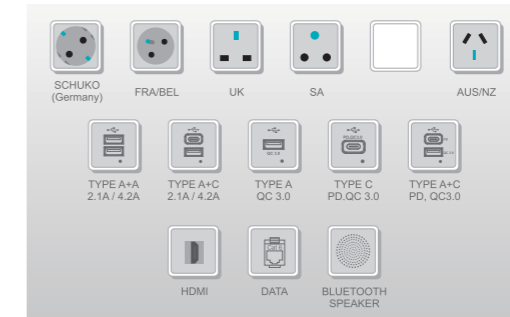

DESKTOP BOXES

Features

◀ **Wide compatibility**
Extensive range of modules option.
*The modules shown do not represent all, please consult our sales representative for more modules, information.