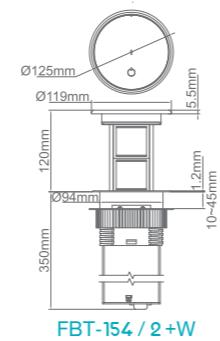

MOTORIZED POP UP UNIT

LV-FBT-154 : Waterproof Type

Features

IP54(in closed status)

Wireless charging: output 15W max

Approval: CE, UKCA, RoHS

Patent NO: CN213212473U
(not applicable for SMT-4B-WP)

International modules customization options:

POWER MODULES

USB POWER MODULES

MULTIMEDIA MODULES

*For more details on modules configuration, please contact our sales representatives.

MOTORIZED POP UP UNIT

LV-FBT-154 : Ultra-slim Type

Model	Surface Panel Material	Module Capacity	Cutout(mm)
FBT-154B/2+WP	Tempered glass	4	Ø95
FBT-154B/3+WP	Tempered glass	6	Ø95
FBT-154B/4+WP	Tempered glass	8	Ø95

Black tempered glass top cover / black enclosure / black 304 stainless steel collar ring / black finish modules

Model	Surface Panel Material	Module Capacity	Cutout(mm)
FBT-154B/2	Tempered glass	4	Ø95
FBT-154B/3	Tempered glass	6	Ø95
FBT-154B/4	Tempered glass	8	Ø95

Black tempered glass top cover / black enclosure / black 304 stainless steel collar ring / black finish modules

Model	Surface Panel Material	Module Capacity	Cutout(mm)
FBT-154S/2+WP	Tempered glass	4	Ø95
FBT-154S/3+WP	Tempered glass	6	Ø95
FBT-154S/4+WP	Tempered glass	8	Ø95

Silver tempered glass top cover / silver enclosure / silver 304 stainless steel collar ring / black finish modules