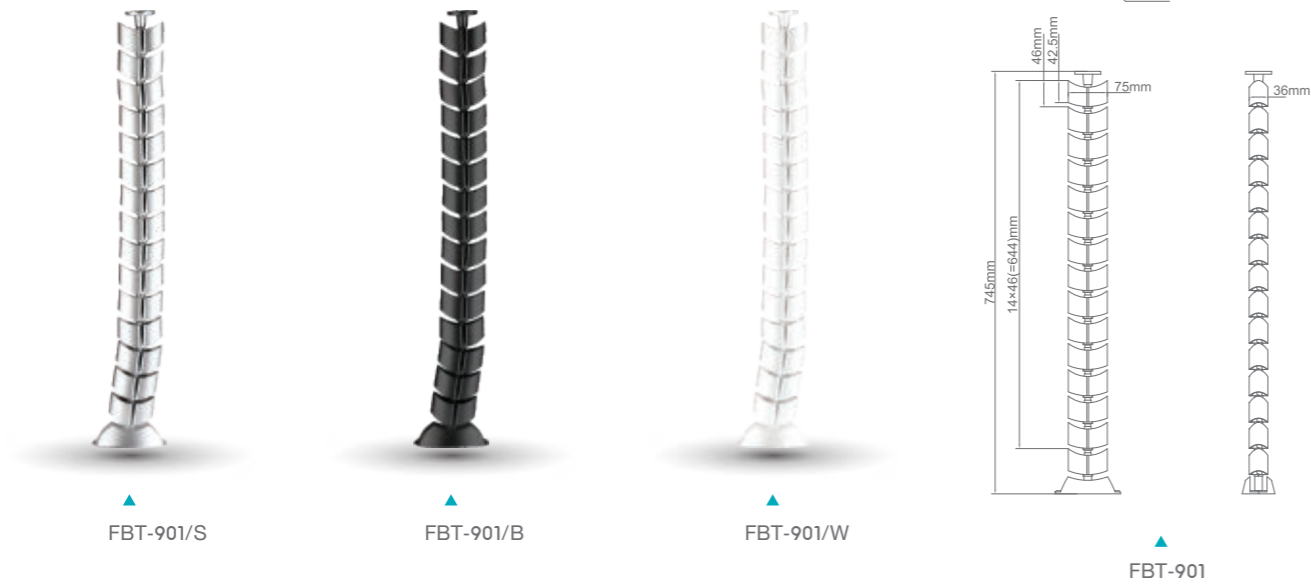

UNDER DESK SPINAL CABLE DUCT

LV-FBT-901: