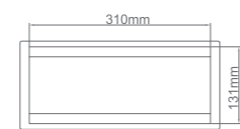

FBT-290D/2