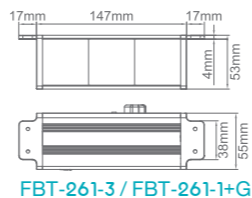

*These dimensions are not applicable to units with 13A UK type modules and 16A South African SANS 164-1 type modules. For more details, please contact our sales representative.