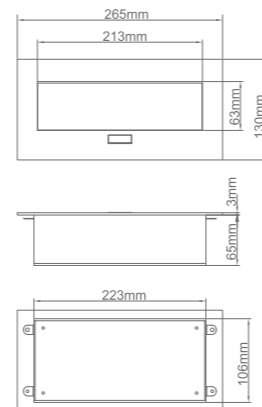

DESKTOP BOXES

LV-FBT-270 :

Model	Color	Material	Module Capacity	Cutout(mm)
FBT-270 W	White	Aluminum Alloy	8	250x150
FBT-270 B	Black	Aluminum Alloy	8	250x150

LV-FBT-272 :

Model	Color	Material	Module Capacity	Cutout(mm)
FBT-272 S	Silver	Aluminum	2 power+3 Type 120 modules	225x112
FBT-272 B	Black	Aluminum	2 power+3 Type 120 modules	225x112

Features

With super slim aluminum alloy profile which sits nearly flush with worktop for a discreet and tidy appearance.

Quick and easy installation.

Equipped with black brush strip which prevents dust infiltration and allows plugged-in cables to exit the lid whilst in the closed position.

Features

With soft pop up mechanism

Steel material base box

Approval: CE, RoHS

Features

With soft pop up mechanism

ABS base box

Features

With soft pop up mechanism

ABS base box

DESKTOP BOXES

LV-FBT-282 :

Model	Color	Material	*Module Capacity	Cutout(mm)
FBT-282/S	Silver	Aluminum alloy+ABS	6	230x110
FBT-282/B	Black	Aluminum alloy+ABS	6	230x110
FBT-282/W	White	Aluminum alloy+ABS	6	230x110

*Can be customized as per desired modules requirement

LV-FBT-287 :

Model	Color	Material	*Module Capacity	Cutout(mm)
FBT-287/S	Silver	Aluminum alloy+ABS	4	145x110
FBT-287/B	Black	Aluminum alloy+ABS	4	145x110
FBT-287/W	White	Aluminum alloy+ABS	4	145x110

*Can be customized as per desired modules requirement