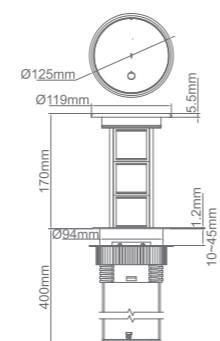

MOTORIZED POP UP UNIT

LV-FBT-154 : Waterproof Type

Features

IP54(in closed status)

Wireless charging: output 15W max

Approval: CE, UKCA, RoHS

Patent NO: CN213212473U
(not applicable for SMT-4B-WP)

International modules customization options:

POWER MODULES

USB POWER MODULES

MULTIMEDIA MODULES

*For more details on modules configuration, please contact our sales representatives.

MOTORIZED POP UP UNIT

LV-FBT-154 : Ultra-slim Type

Model	Surface Panel Material	Module Capacity	Cutout(mm)
FBT-154B/2+WP	Tempered glass	4	Ø95
FBT-154B/3+WP	Tempered glass	6	Ø95
FBT-154B/4+WP	Tempered glass	8	Ø95

Black tempered glass top cover / black enclosure / black 304 stainless steel collar ring / black finish modules

Model	Surface Panel Material	Module Capacity	Cutout(mm)
FBT-154B/2	Tempered glass	4	Ø95
FBT-154B/3	Tempered glass	6	Ø95
FBT-154B/4	Tempered glass	8	Ø95

Black tempered glass top cover / black enclosure / black 304 stainless steel collar ring / black finish modules

Model	Surface Panel Material	Module Capacity	Cutout(mm)
FBT-154S/2+WP	Tempered glass	4	Ø95
FBT-154S/3+WP	Tempered glass	6	Ø95
FBT-154S/4+WP	Tempered glass	8	Ø95

Silver tempered glass top cover / silver enclosure / silver 304 stainless steel collar ring / black finish modules