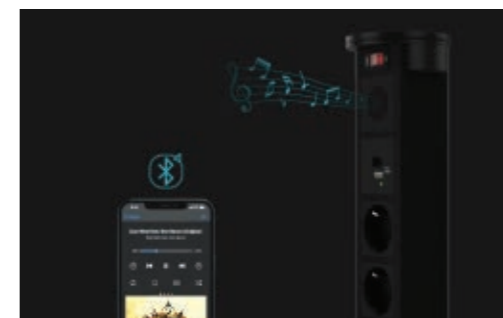

- ◀ Built-in Bluetooth speaker can be paired with compatible devices to stream music, podcasts, or even audiobooks, to give users the consistent experience they demand in their entertainment and work.*

*Available upon request