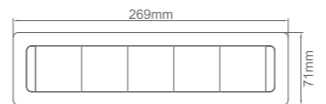

Module capacity: can be customized

Power cable with preferred plug

GST power inlet

179mm
71mm
59mm
147mm
2mm
55mm
FBT-266-3 / FBT-266-1+G

224mm
71mm
192mm
2mm
55mm
FBT-266-4 / FBT-266-2+G

269mm
71mm
237mm
2mm
55mm
FBT-266-5 / FBT-266-3+G