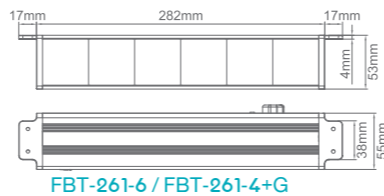

*These dimensions are not applicable to units with 13A UK type modules and 16A South African SANS 164-1 type modules. For more details, please contact our sales representative.