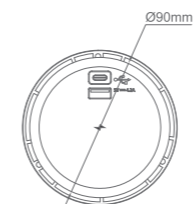

GST Power Inlet