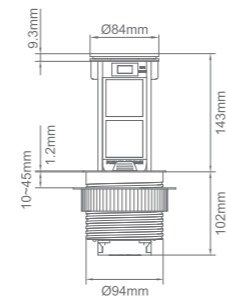

FBT-2 / 4 modules unit