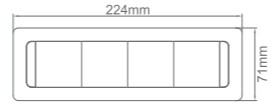

Module capacity: can be customized

Power cable with preferred plug

GST power inlet

179mm
71mm
59mm
147mm
2mm
55mm
FBT-266-3 / FBT-266-1+G

224mm
71mm
192mm
2mm
55mm
FBT-266-4 / FBT-266-2+G

269mm
71mm
237mm
2mm
55mm
FBT-266-5 / FBT-266-3+G