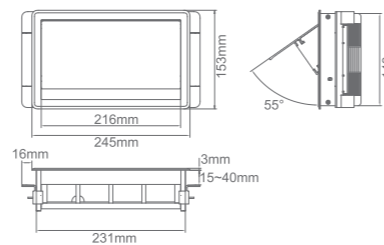

Features

With soft pop up mechanism

Steel material base box

Approval: CE, RoHS