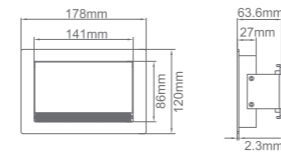

DESKTOP BOXES

LV-FBT-290D:

Features

Quick and easy installation

Double-sided cover opening with damped hinge mechanism

Model	Color	Material	Module Capacity	Cutout(mm)
FBT-290D/2 S	Silver	Aluminum	8	315x135
FBT-290D/2 B	Black	Aluminum	8	315x135
FBT-290D/3 S	Silver	Aluminum	12	442x135
FBT-290D/3 B	Black	Aluminum	12	442x135

FBT-290D/2

FBT-290D/3

Features

With soft close mechanism

Flush-mount flip-up box

STS-120/1

STS-120/2

Features

With soft close mechanism

Flush-mount flip-up box

Approval: RoHS

STS-220/1

STS-220/2

DESKTOP BOXES

LV-FBT-320:

Model	Color	Material	Module Capacity	Cutout(mm)
FBT-320/1 S	Silver	Aluminum	4	160x104
FBT-320/1 B	Black	Aluminum	4	160x104
FBT-320/2 S	Silver	Aluminum	8	284x104
FBT-320/2 B	Black	Aluminum	8	284x104

LV-FBT-322:

Model	Color	Material	Module Capacity	Cutout(mm)
FBT-322/1 S	Silver	Aluminum	4	153x92
FBT-322/1 B	Black	Aluminum	4	153x92
FBT-322/2 S	Silver	Aluminum	8	281x92
FBT-322/2 B	Black	Aluminum	8	281x92