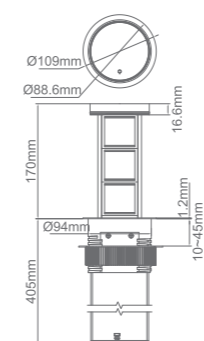

MOTORIZED POP UP UNIT

LV-FBT-154 : Waterproof Type

Features

IP54(in closed status)

Wireless charging: output 15W max

Approval: CE, UKCA, RoHS

Patent NO: CN213212473U
(not applicable for SMT-4B-WP)

International modules customization options:

POWER MODULES

USB POWER MODULES

MULTIMEDIA MODULES

*For more details on modules configuration, please contact our sales representatives.

MOTORIZED POP UP UNIT

LV-FBT-154 : Ultra-slim Type

Model	Surface Panel Material	Module Capacity	Cutout(mm)
FBT-154B/2+WP	Tempered glass	4	Ø95
FBT-154B/3+WP	Tempered glass	6	Ø95
FBT-154B/4+WP	Tempered glass	8	Ø95

Black tempered glass top cover / black enclosure / black 304 stainless steel collar ring / black finish modules

Model	Surface Panel Material	Module Capacity	Cutout(mm)
FBT-154B/2	Tempered glass	4	Ø95
FBT-154B/3	Tempered glass	6	Ø95
FBT-154B/4	Tempered glass	8	Ø95

Black tempered glass top cover / black enclosure / black 304 stainless steel collar ring / black finish modules

Model	Surface Panel Material	Module Capacity	Cutout(mm)
FBT-154S/2+WP	Tempered glass	4	Ø95
FBT-154S/3+WP	Tempered glass	6	Ø95
FBT-154S/4+WP	Tempered glass	8	Ø95

Silver tempered glass top cover / silver enclosure / silver 304 stainless steel collar ring / black finish modules