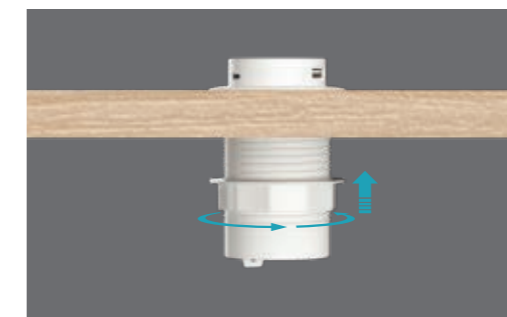

Black

White

◀ Small in size, big on power:

Power up your smart gadgets with this retractable ultra-compact design multi charging station. Featuring a single USB-A port and USB-C port, this unit supports the mainstream fast charging PD & QC 3.0 protocols with total power output of 38W (max), providing safe and efficient charging for smartphones, tablets, and other devices.

◀ 15W wireless charging:

The surface top delivers up to 15W of wireless power to charge your Qi-enabled phones by simply placing it directly on the pad.

◀ Ultra-slim profile:

The cover panel in fully retracted position, lies nearly flush with the worktop, making it blending with the surrounding environment.

◀ Easy to install:

Fits easily and can be mounted on Ø60mm circular grommet hole, making installation quick and simple.

◀ Aesthetic appeal:

With this unit, you can be sure of creating your desired contemporary and sophisticated look in your home or office. In addition, customized color trends are available on request, to meet your design requirements.