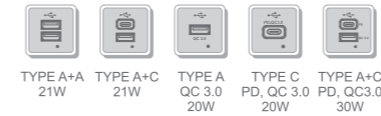

USB POWER MODULES

MULTIMEDIA MODULES

*For more details on modules configuration, please contact our sales representatives.

MOTORIZED POP UP UNIT

LV-FBT-154 : Ultra-slim Type