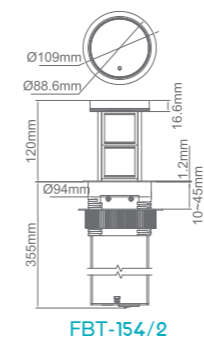

MOTORIZED POP UP UNIT

LV-FBT-154 : Waterproof Type

Features

IP54(in closed status)

Wireless charging: output 15W max

Approval: CE, UKCA, RoHS

Patent NO: CN213212473U
(not applicable for SMT-4B-WP)

International modules customization options:

POWER MODULES

USB POWER MODULES

MULTIMEDIA MODULES

*For more details on modules configuration, please contact our sales representatives.

MOTORIZED POP UP UNIT

LV-FBT-154 : Ultra-slim Type

Model	Surface Panel Material	Module Capacity	Cutout(mm)
FBT-154B/2+WP	Tempered glass	4	Ø95
FBT-154B/3+WP	Tempered glass	6	Ø95
FBT-154B/4+WP	Tempered glass	8	Ø95

Black tempered glass top cover / black enclosure / black 304 stainless steel collar ring / black finish modules

Model	Surface Panel Material	Module Capacity	Cutout(mm)
FBT-154B/2	Tempered glass	4	Ø95
FBT-154B/3	Tempered glass	6	Ø95
FBT-154B/4	Tempered glass	8	Ø95

Black tempered glass top cover / black enclosure / black 304 stainless steel collar ring / black finish modules

Model	Surface Panel Material	Module Capacity	Cutout(mm)
FBT-154S/2+WP	Tempered glass	4	Ø95
FBT-154S/3+WP	Tempered glass	6	Ø95
FBT-154S/4+WP	Tempered glass	8	Ø95

Silver tempered glass top cover / silver enclosure / silver 304 stainless steel collar ring / black finish modules