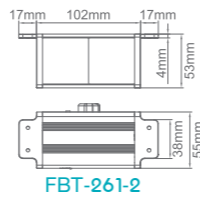

*These dimensions are not applicable to units with 13A UK type modules and 16A South African SANS 164-1 type modules. For more details, please contact our sales representative.