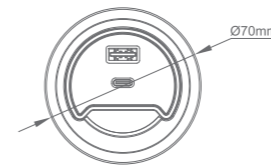

USB TABLE CHARGER

Features

Power of Dual:

Featuring a USB-C PD port and a Qualcomm Quick Charge 3.0 port, to quickly charge up to 2 of your devices at a time (max up to 105W).

Compact design:

Features a compact & minimalist round design that includes a sleek construction, and LED power indicator which will light up in quick charging mode for each port.

Safety Protection:

Equipped with built-in safety measures that prevent overcharging and overheating for a little extra piece of mind.

Cable pass through grommet:

The integrated cable pass through grommet eliminates cable clutters and maximizes desk space contributing to a neat appearance.

Universal Compatibility:

With optimized charging technology, both the featured USB ports can connect with most of the compatible devices including smartphones, tablets and laptops.

Suitable for installation within:

Lounge

Office

Drawing Room

Coffee Shop

Library

Bedroom

... ..

Charging adapter options

LV-FBT-1001:
Supplied with 20W fast charging adapter
Plug type: Collapsible
Available AC plug adapter options: US and EU

LV-FBT-1002:
Supplied with 65W GaN fast charging adapter
Plug type: Collapsible
Available AC plug adapter options: US pin

LV-FBT-1003:
Supplied with 105W GaN fast charging adapter
Plug type: Collapsible
Available AC plug adapter options: US, EU, UK and AU
(the adapter has 3 USB ports: 1*USB-A and 2*USB-C, termed as A, C1 and C2 respectively in the output parameters below.)

Features

20W, 65W, 105W options available

FBT-501-1W/C20,FBT-1B/C20

- Single output:
  C port(PD3.0): 5V/3A, 9V/2.22A, 12V/1.67A
  A port(QC3.0/2.0): 5V/3A, 9V/2A, 12V/1.5A
- Both output: 5V/3.5A Max

FBT-501-1W/C65,FBT-1B/C65