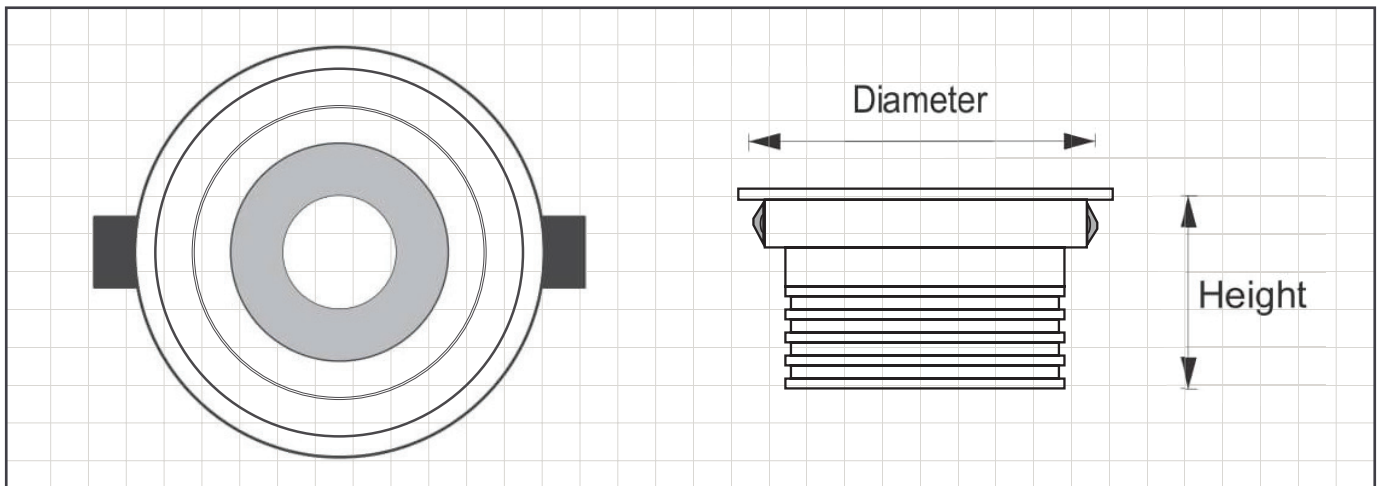

TYPE

DownLight - Recessed

■ Technical Specification

LV-MINI-COB-3W

Power	3W
Efficiency	120 lm/w
LUMINOUS: flux [lm]	360
CRI	>80
Inbut Voltage	AC 85-265V
Beam Angel	25°
Chip	COB
Driver	isolated
Body Color	White
Dimension	D49*H28mm
Cut-out	43mm
EAN	6925222032650

Driver Brand Options 

Chip Brand Options 

■ Technical Drawing

■ Features

25° Beam Angel

A moving body at an angle of 25°

IP20

NO FLICKER