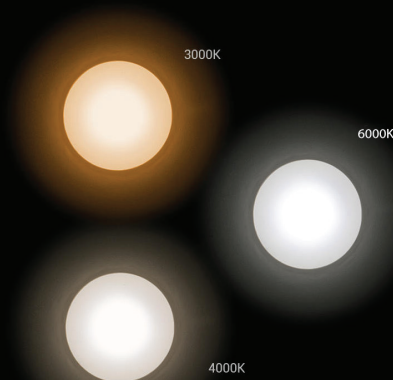

LV-Multi Color SERIES

One of the distinctive and unique products of its kind in the lighting market, as it has wonderful features in addition to its modern shape, elegant black color, and white color that is suitable for all your residential or commercial places, as it which allows for multiple lighting colors with just the power button. Their lighting solution offers a color temperature range from 3000 to 6000

It has a solid aluminum casting body that dissipates heat outside the body of the light

TYPE

Downlight - Recessed

■ Technical Specification

Power	7W/12W		
Lumen	90 lm/w		
RA	>80		
CRI	>80		
CCT	multi color (3000 + 4000 + 6000K)		
Inbut Voltage	AC 85-265V		
Beam Angel	15° / 24°		
Chip	COB		
Driver	isolated		
Color	Black/White		
Dimension	7W (D90*H42mm)	Cut-out	Φ 75mm
	12W (D105*H44mm)	Cut-out	Φ 100mm
EAN	7W 6925222029346	-	12W 6925222029377

■ Features

15° Beam Angel

24° Beam Angel

IP20

NO FLICKER

CCT (K)

6000K 4000K 3000K

Body color