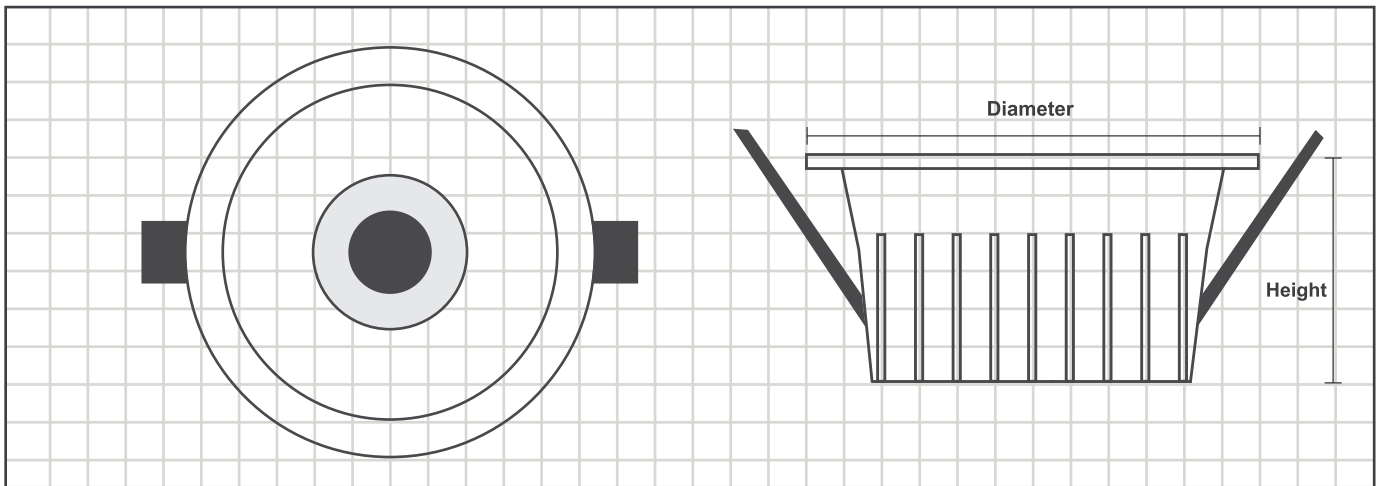

It has a solid aluminum casting body that dissipates heat outside the body of the light

TYPE

Downlight - Recessed

■ Technical Specification

Power	7W/12W		
Lumen	90 lm/w		
RA	>80		
CRI	>80		
CCT	multi color (3000 + 4000 + 6000K)		
Inbut Voltage	AC 85-265V		
Beam Angel	15° / 24°		
Chip	COB		
Driver	isolated		
Color	Black/White		
Dimension	7W (D90*H42mm)	Cut-out	Φ 75mm
	12W (D105*H44mm)	Cut-out	Φ 100mm
EAN	7W 6925222029346	-	12W 6925222029377

■ Features

15° Beam Angel

24° Beam Angel

IP20

NO FLICKER

CCT (K)

6000K 4000K 3000K

Body color