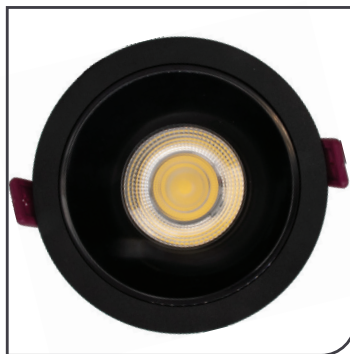

LV-Multi Color SERIES

One of the distinctive and unique products of its kind in the lighting market, as it has wonderful features in addition to its modern shape, elegant black color, and white color that is suitable for all your residential or commercial places, as it which allows for multiple lighting colors with just the power button. Their lighting solution offers a color temperature range from 3000 to 6000

It has a solid aluminum casting body that dissipates heat outside the body of the light

TYPE

Downlight - Recessed

■ Technical Specification

Power	7W/12W		
Lumen	90 lm/w		
RA	>80		
CRI	>80		
CCT	multi color (3000 + 4000 + 6000K)		
Inbut Voltage	AC 85-265V		
Beam Angel	15° / 24°		
Chip	COB		
Driver	isolated		
Color	Black/White		
Dimension	7W (D90*H42mm)	Cut-out	Φ 75mm
	12W (D105*H44mm)	Cut-out	Φ 100mm
EAN	7W 6925222029346	-	12W 6925222029377

Driver Brand Options  12-24V

LEVANT  DONE

MOSO® PHILIPS LIFUD

Chip Brand Options  

OSRAM 

CREE 

bridgelux. EPISTAR

■ Technical Drawing

■ Features

15° Beam Angel

24° Beam Angel

IP20

NO FLICKER

CCT (K)

6000K 4000K 3000K

Body color