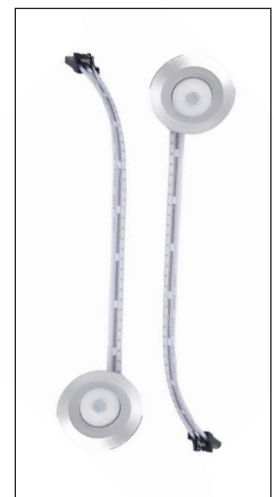

Stair Light Controller

Two-in-one function, added chasing effect, mobile app control

■ Technical Specification

Power Voltage:	DC12V/24V
Controllable Power :	800W
Stair's Step Port:	30 Step
Light Chasing Port:	2
Sensing Distance:	Human body Sensing 2-3m
Total Sensor:	2
Dimensions:	250x115x24 mm
EAN:	6925222082006

■ Technical Drawing and Features

2 Laser Sensor

Stair's Step Function:

It can sense that people are going up or down and light up step by step

Light Tracing Function:

The strip light gradually lights up in a flowing way when people are detected, and the light tracing effect from the head of strip light to the tail of strip light