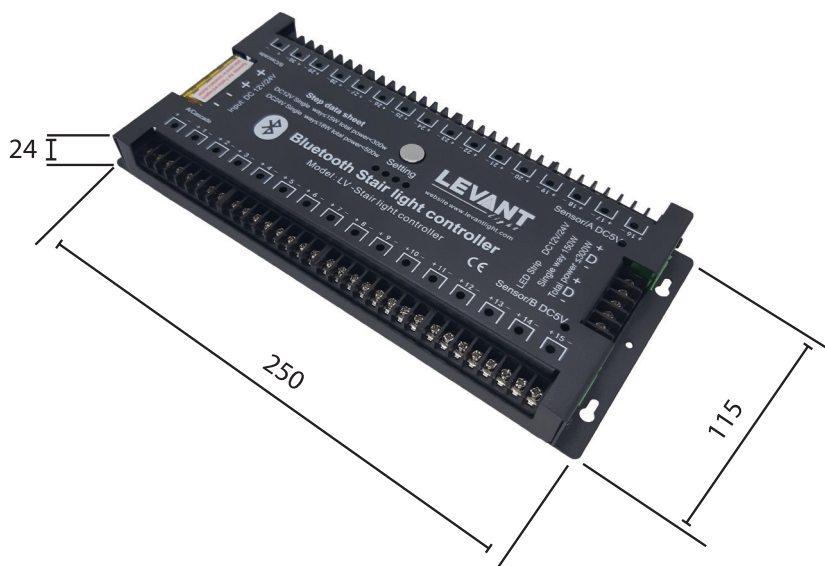

Stair Light Controller

Two-in-one function, added chasing effect, mobile app control

■ Technical Specification

Power Voltage:	DC12V/24V
Controllable Power :	800W
Stair's Step Port:	30 Step
Light Chasing Port:	2
Sensing Distance:	Human body Sensing 2-3m
Total Sensor:	2
Dimensions:	250x115x24 mm
EAN:	6925222082006

■ Technical Drawing and Features

2 Laser Sensor

Stair's Step Function:

It can sense that people are going up or down and light up step by step

Light Tracing Function:

The strip light gradually lights up in a flowing way when people are detected, and the light tracing effect from the head of strip light to the tail of strip light