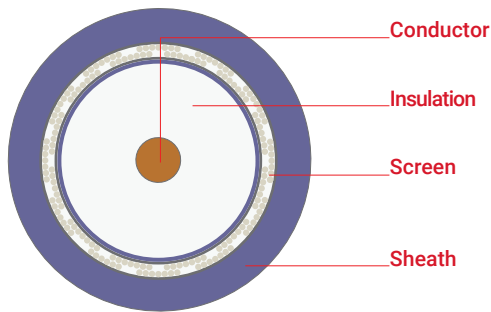

Cable structure

Electrolytic copper wire, Ø 1.13 mm

Physical foam PE, Ø 4.80 mm
70°C, EN 50290-2-23

Al-Pet-Sy foil min. 100% coverage
Tinned braided copper wire
Al-Pet foil min. 100% coverage

PVC - RAL 4005 Lilac, Ø 6.90 mm
TM51 70°C, EN 50290-2-22

Application

Utilising physical foam insulation technology, cables have a rated impedance of 75 ohms and comply with EN 50117. They are primarily used in Cable TV, individual/central satellite distribution and CCTV security camera systems.

²⁾ Maximum applicable length in 20 dBµV satellite distribution without line amplifier

³⁾ Maximum applicable length in 30 dBµV VHF/UHF and S-band Cable TV without line amplifier

Product code	Cable structure	Diameter [mm]	Copper weight [kg/km]	Cable weight [kg/km]	Sheath colour	Packaging [m]
307106	TRB 120 Plus	6.90	22	53	■ Lilac (RAL 4005)	100/500/1000
307131	TRB 120 Plus	6.90	22	53	□ White (RAL 9003)	100/500/1000