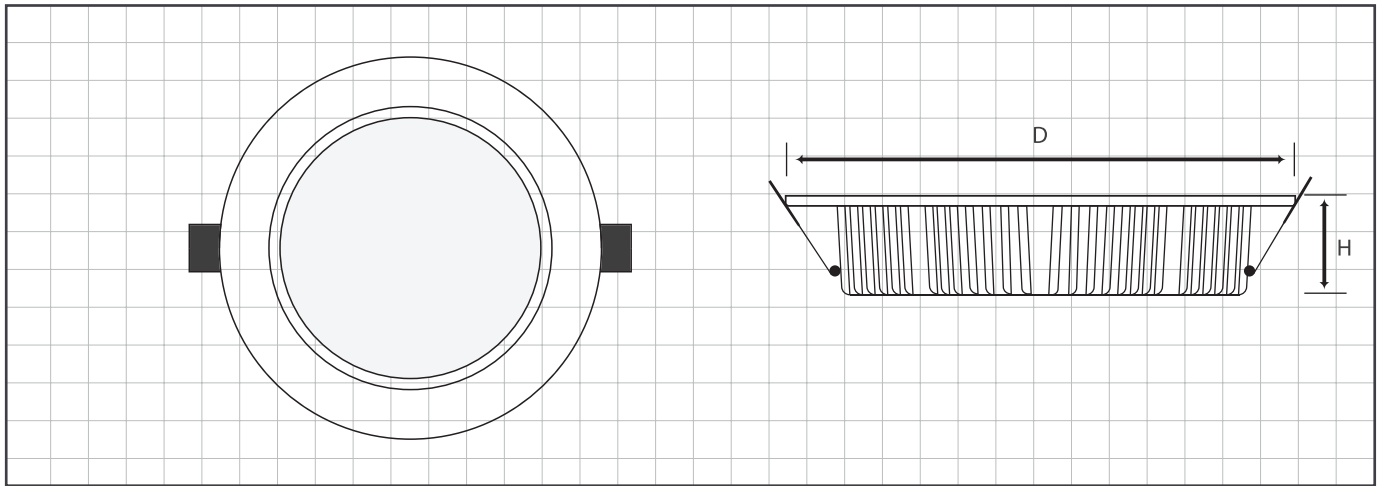

TYPE

DownLight - Recessed

■ Technical Specification

	LV-TRIA-10W	LV-TRIA-16W	LV-TRIA-18W	LV-TRIA-24W	LV-TRIA-36W
Power	10W	16W	18W	24W	36W
Efficiency	100 lm/w	100 lm/w	100 lm/w	100 lm/w	120 lm/w
LUMINOUS: flux (lm)	1000	1600	1800	2400	4320
CRI	>80	>80	>80	>80	>80
Inbut Voltage	AC 85-265V	AC 85-265V	AC 85-265V	AC 85-265V	AC 85-265V
Beam Angel	180°	180°	180°	180°	180°
Chip	SMD	SMD	SMD	SMD	SMD
Driver	isolated	isolated	isolated	isolated	isolated
Body Color	White	White	White	White	White
Dimension	D100*H30mm	D120*H30mm	D145*H30mm	D170*H30mm	D230*H30mm
Cut-out	70mm	90mm	110mm	140mm	190mm
EAN	6925222037921	6925222037945	6925222037969	6925222037976	6925222037990

■ Technical Drawing

■ Features

120° Beam Angle

slim body

IP20

NO FLICKER

CCT

6000K 4000K 3000K